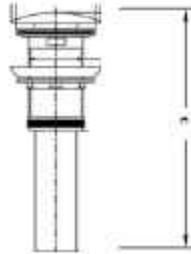

Deck Mount Bath Spout & Hand shower with diverter

Clicker Drain
Height H mm