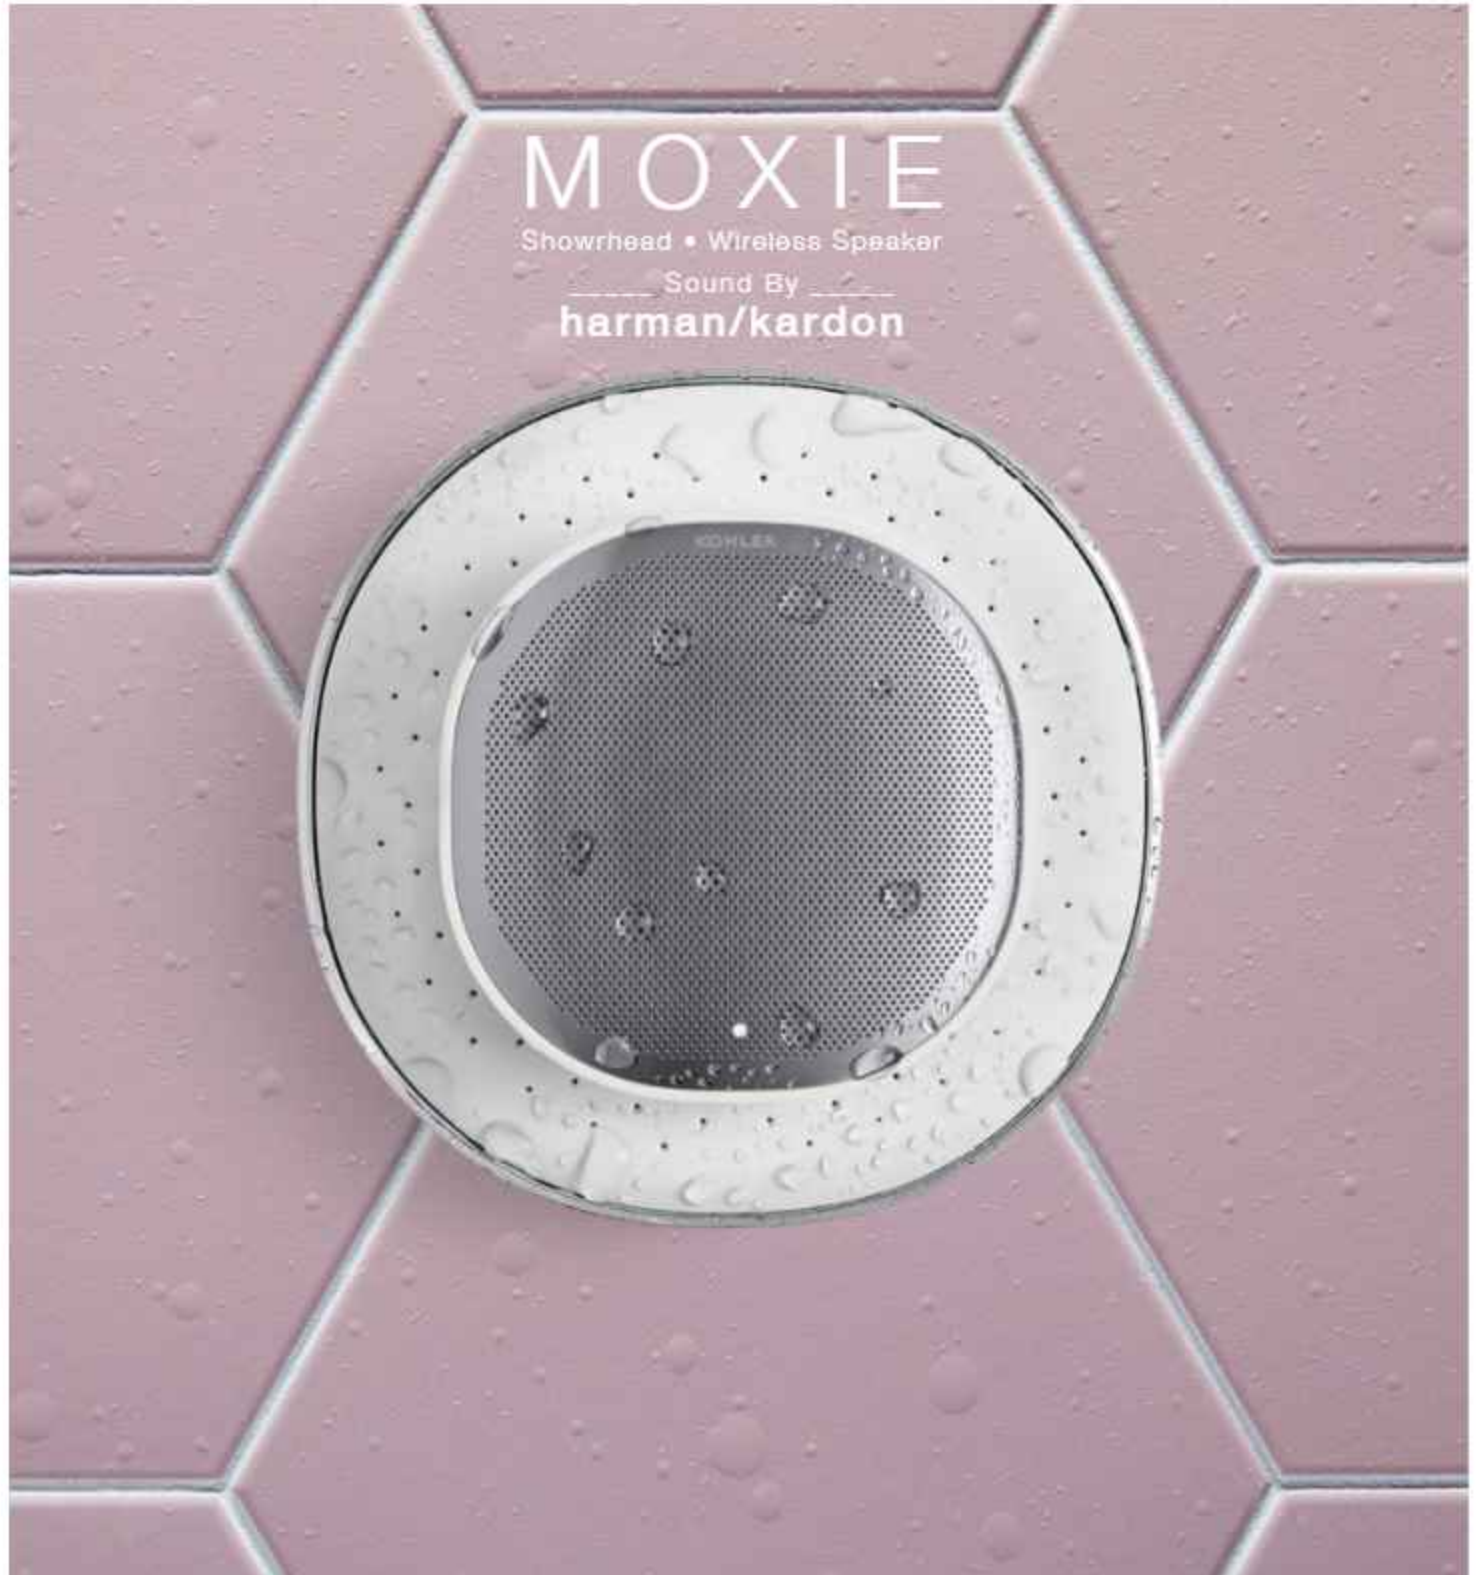

10" square slim showerhead with Catalyst[®] air-induction technology K-79040T-CL-CP
Autosense geometric thermostatic bath and shower trim K-20742IN-9FP-CP

SHOWERHEADS

If you like a shower that keeps pace with your day—an invigorating wake-up shower, a massaging after-workout shower or a relaxing evening shower—a multifunction showerhead is the way to go. We offer a range of multifunction spray experiences, including water-saving options, to suit a variety of intensity preferences.