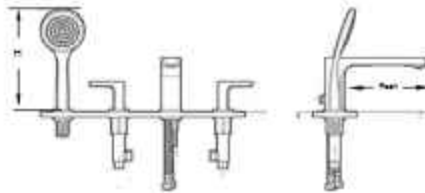

Width (center to center distance from div to hand shower), Reach, Height of hand shower)