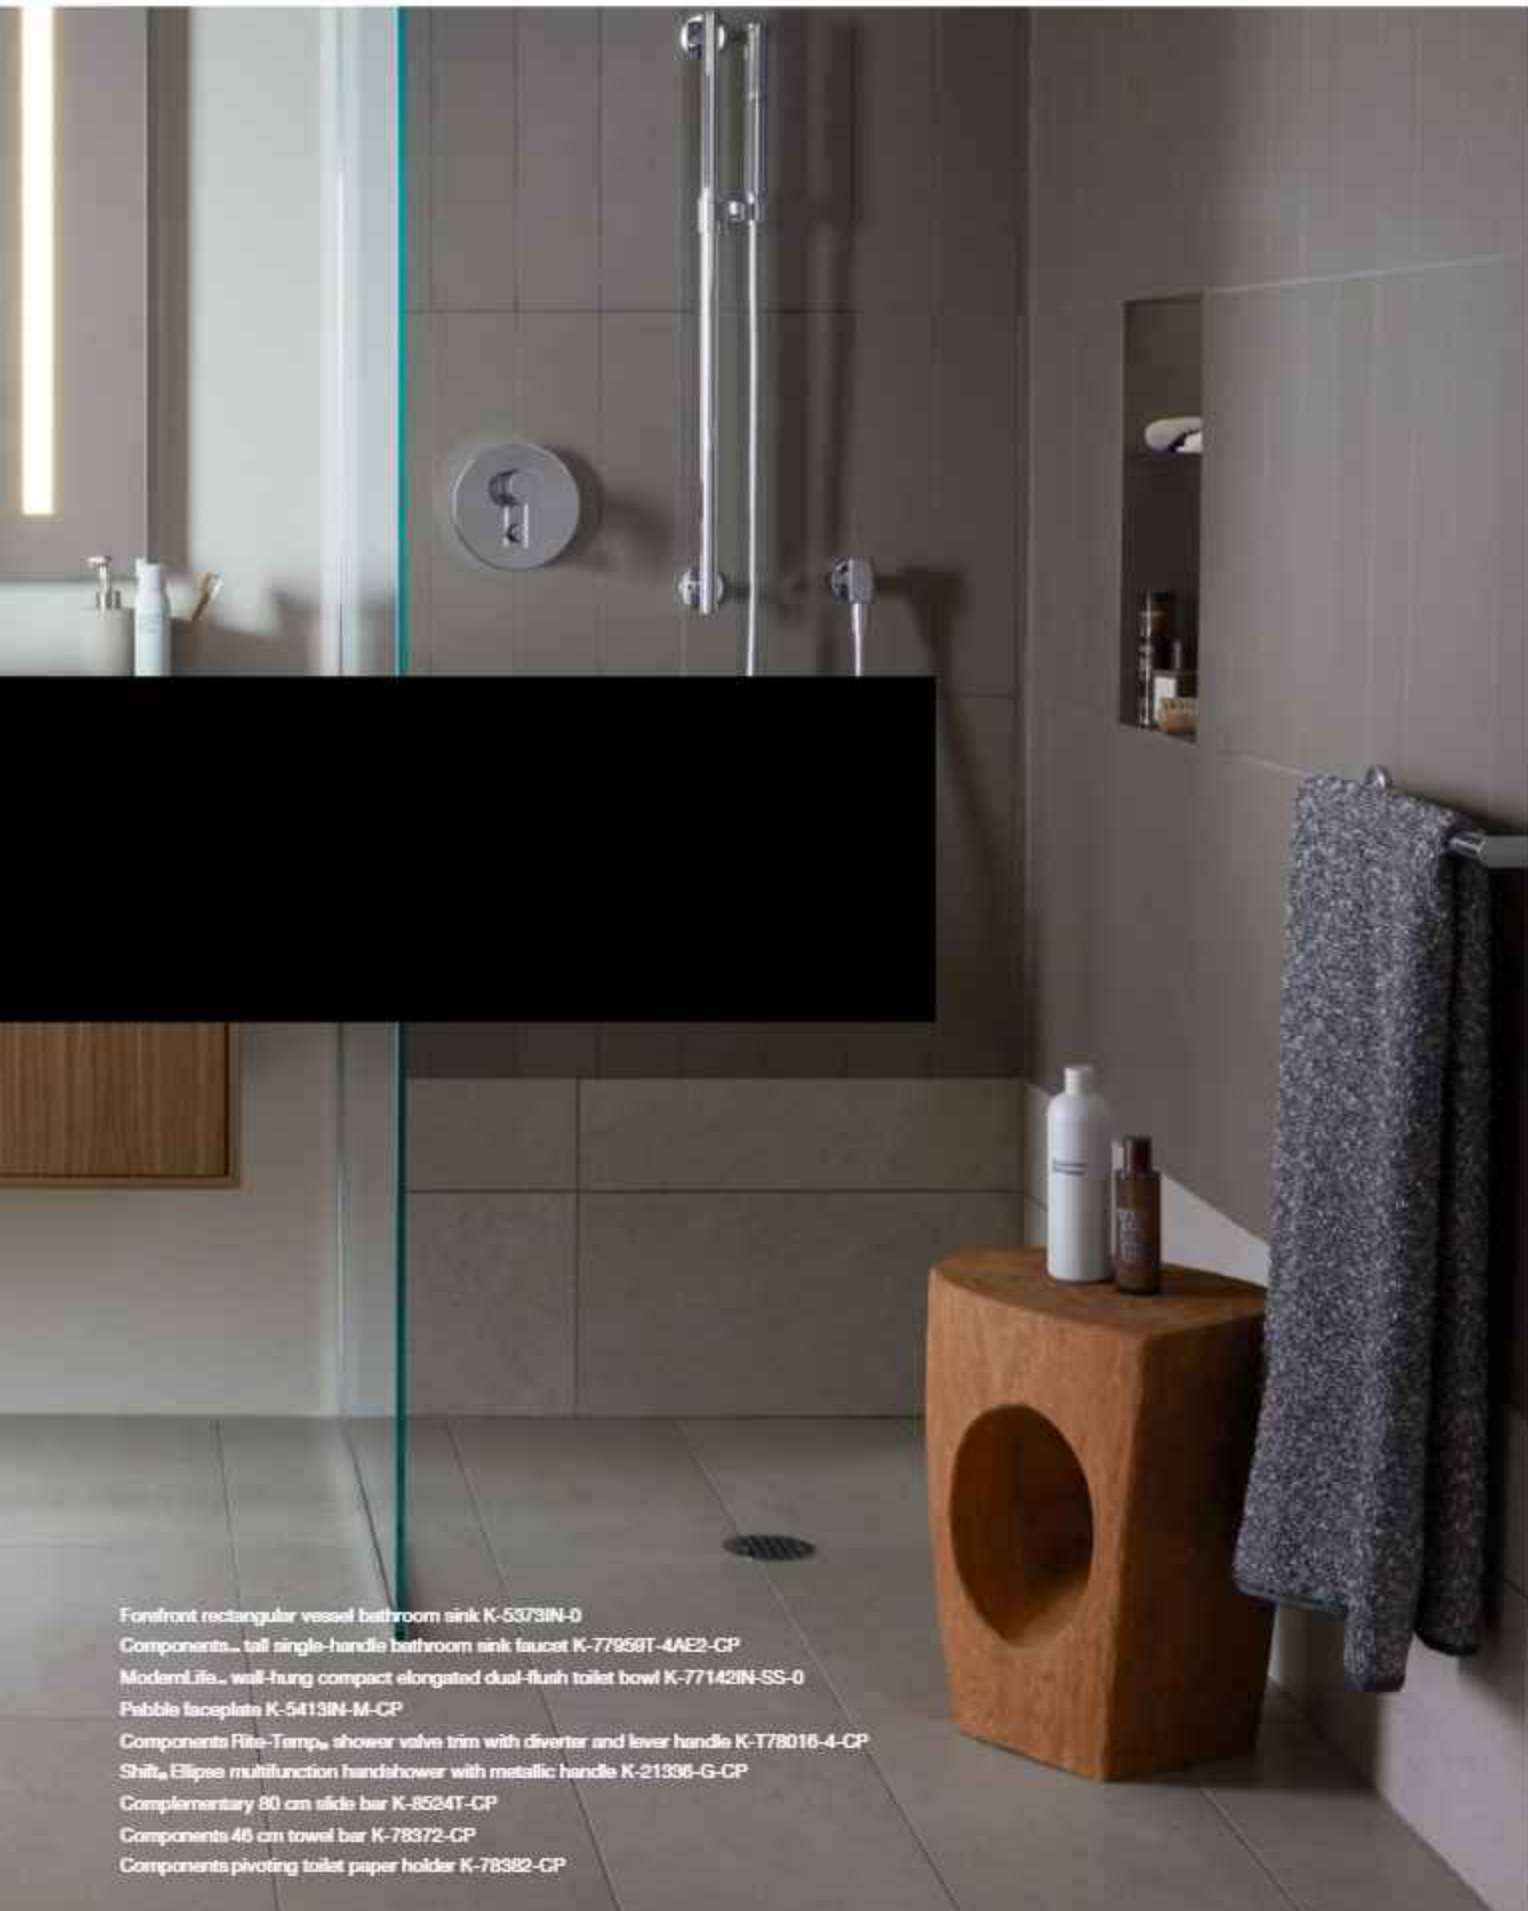

Forefront rectangular vessel bathroom sink K-5373IN-0
Components... tall single-handle bathroom sink faucet K-77959T-4AE2-CP
ModernLife... wall-hung compact elongated dual-flush toilet bowl K-77142IN-SS-0
Pebble faceplate K-54113IN-M-CP
Components Rite-Temp... shower valve trim with diverter and lever handle K-T78016-4-CP
Shift... Ellipse multifunction handshower with metallic handle K-21336-G-CP
Complementary 80 cm slide bar K-8524T-CP
Components 46 cm towel bar K-78372-CP
Components pivoting toilet paper holder K-78382-CP