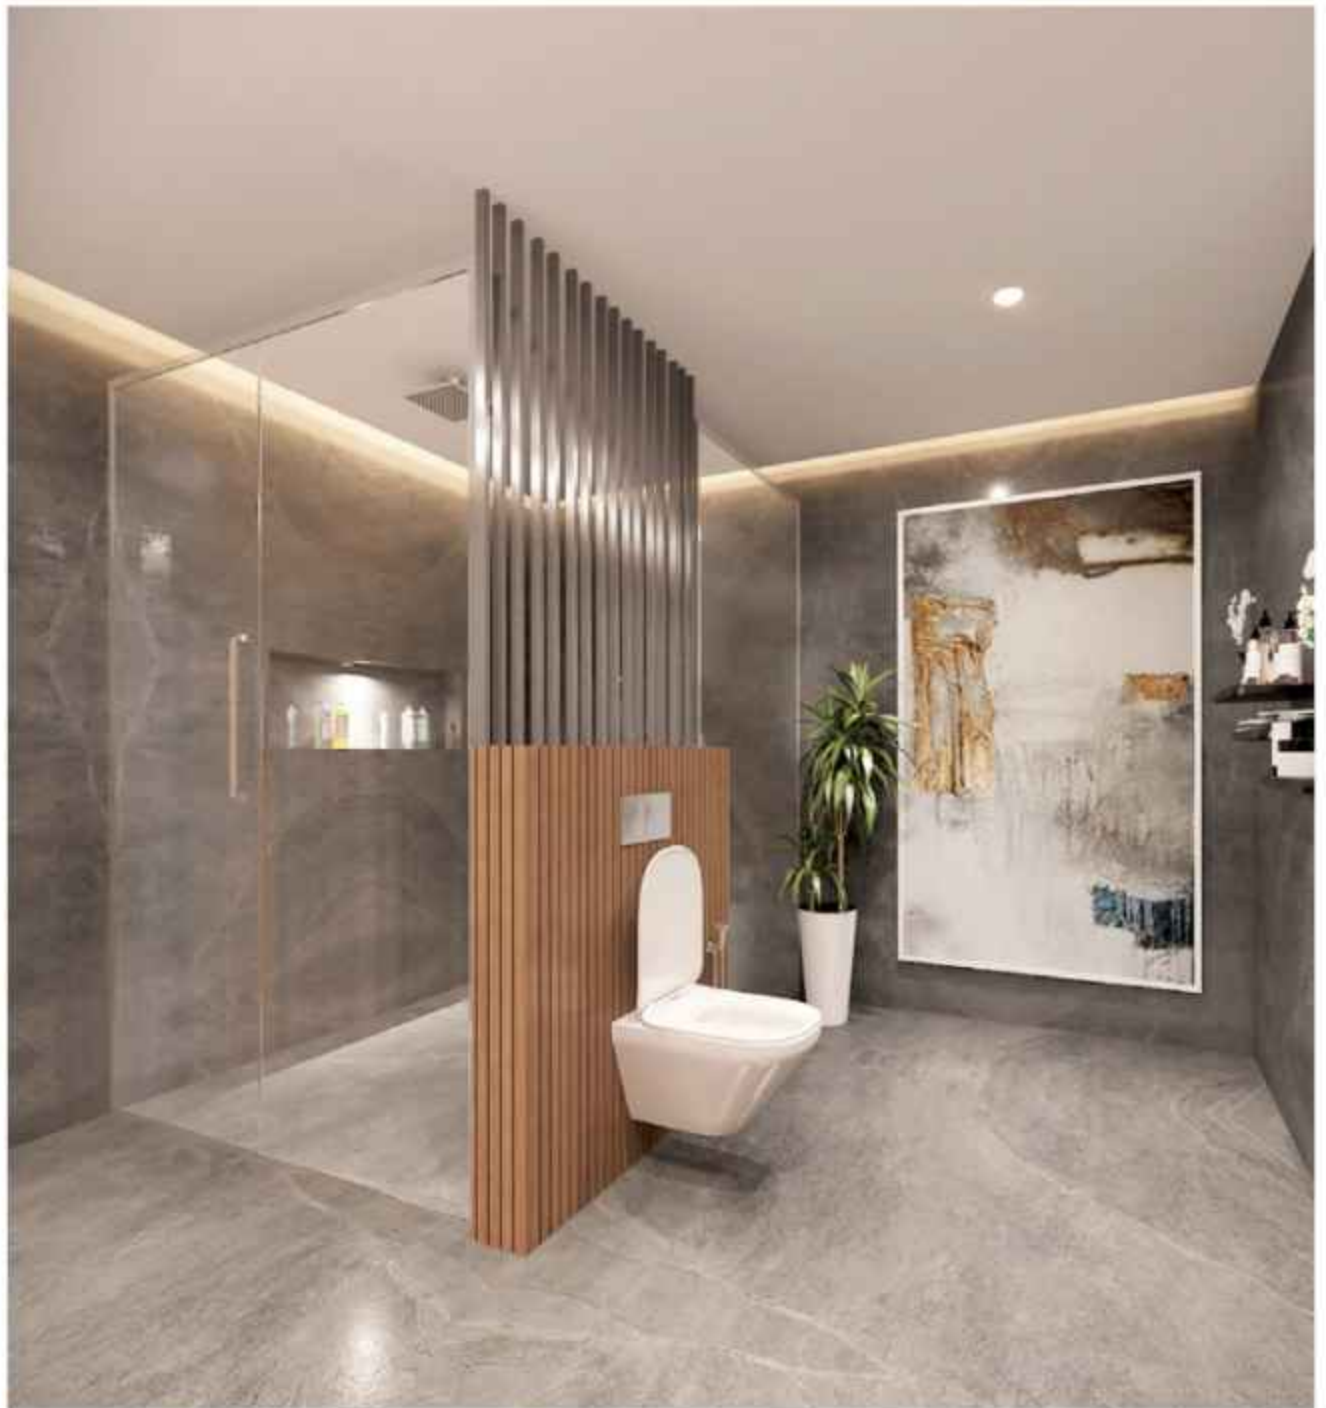

Design embodies Kohler's dedication to innovation through a blending of technology and art. We are on a never-ending odyssey to create inspiring designs that are engineered to the highest standards of quality and performance.

Kohler® toilets are designed keeping in mind how a person's bathroom is their sanctuary, a peaceful haven set apart from the frenzied pace of today's lifestyle.