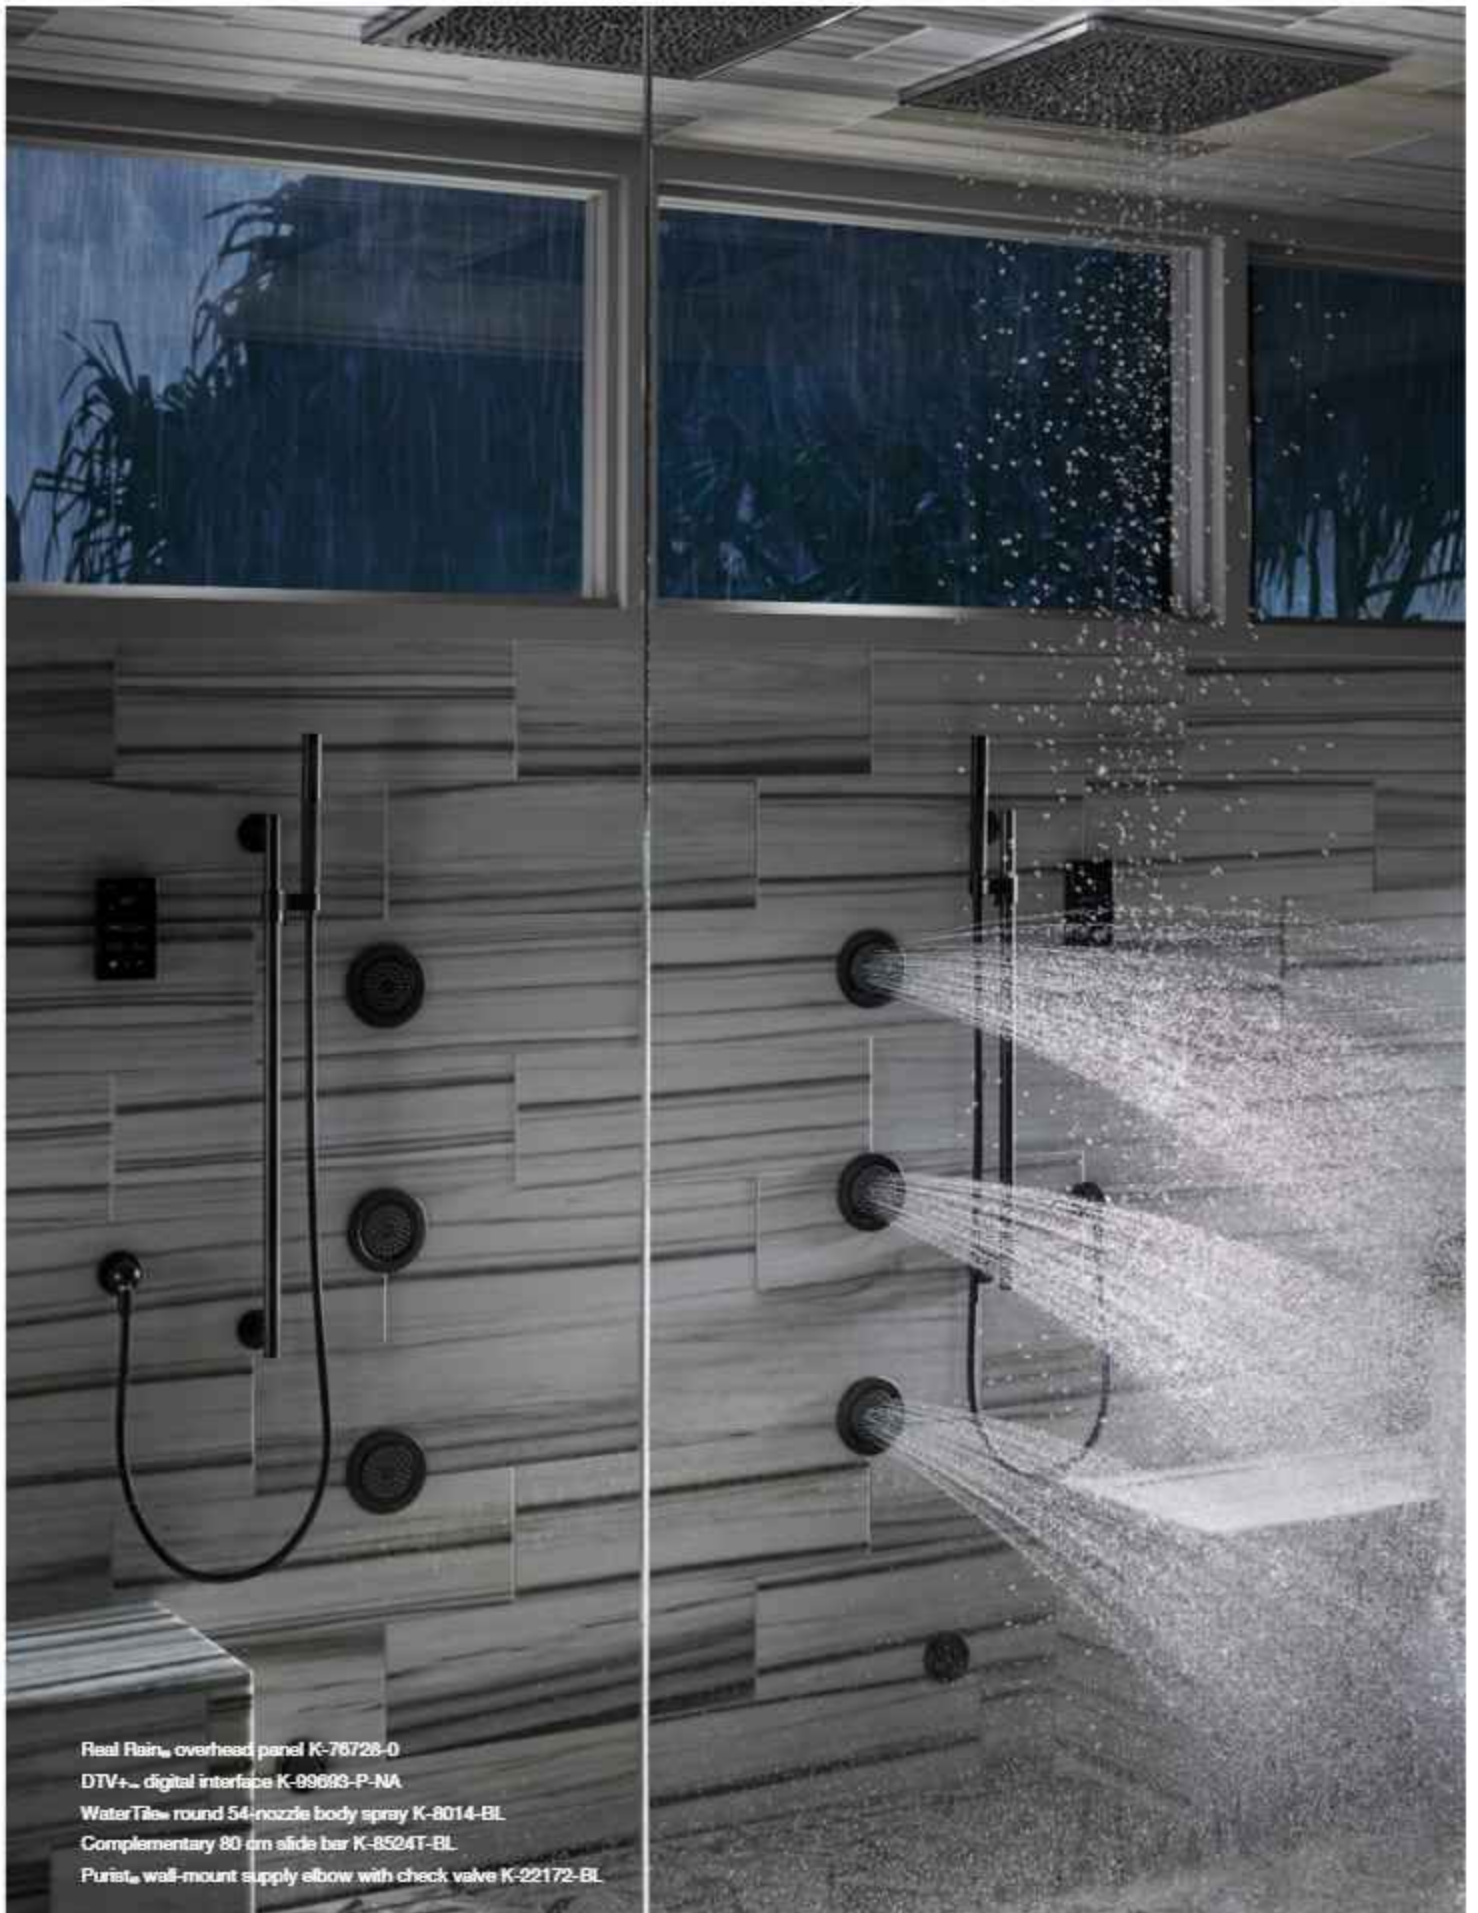

Real Rain® overhead panel K-76728-0
DTV+™ digital interface K-99693-P-NA
WaterTile™ round 54-nozzle body spray K-8014-BL
Complementary 80 dm slide bar K-9524T-BL
Purist™ wall-mount supply elbow with check valve K-22172-BL