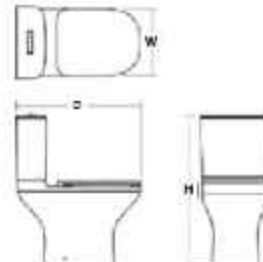

Education

Secure

Washrooms

PRODUCTS DIMENSIONS

Wall-Hung Toilet
(W,D,H mm)

Back-To-Wall Toilet
(W,D,H mm)

One-Piece and Two-Piece Toilet
(W,D,H mm)

Commercial Bowel Toilet
(W,D,H mm)