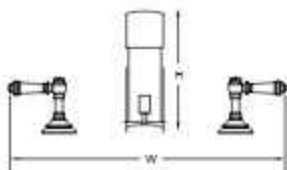

Vertical Bidet Faucet
(W,H mm)