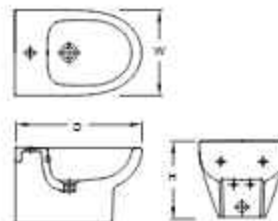

Wall-Hung Bidet
(W,D,H mm)