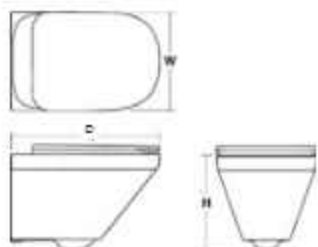

Education

Secure

Washrooms

PRODUCTS DIMENSIONS

Wall-Hung Toilet
(W,D,H mm)

Back-To-Wall Toilet
(W,D,H mm)

One-Piece and Two-Piece Toilet
(W,D,H mm)

Commercial Bowel Toilet
(W,D,H mm)