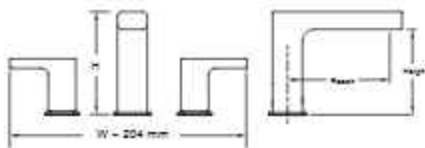

PRODUCTS DIMENSIONS

Sink (all types)
(W,D,H mm)

Bathtub (all types)
(W,D,H mm)

Faucet
(Reach, Total Height H_{mm}, Height till Aerator mm)

Widespread Faucet
(W, Reach, Total Height H, Height till aerator mm)