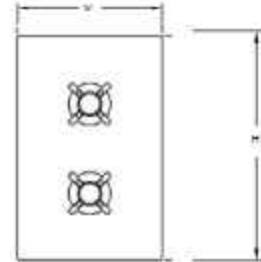

Recessed Shower Valve Trim