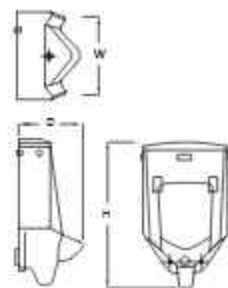

Urinal
(W,D,H mm)

Electronic Sensor
(W,H mm)