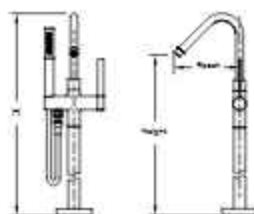

Floor-Standing Bath Filler
Reach x Min Total Height H mm,
Reach, Min Height till Aerator

Bottle Trap
Depth D, Height H mm

PRODUCTS DIMENSIONS

Health Spray
(H mm)

Valve and Trim
(W, H)

Body Spray
(W, D, H mm)