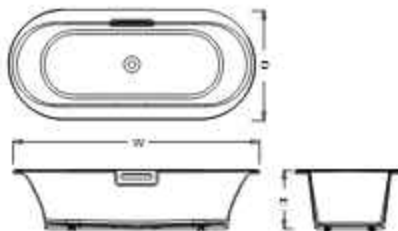

Bathtub (all types)
(W,D,H mm)