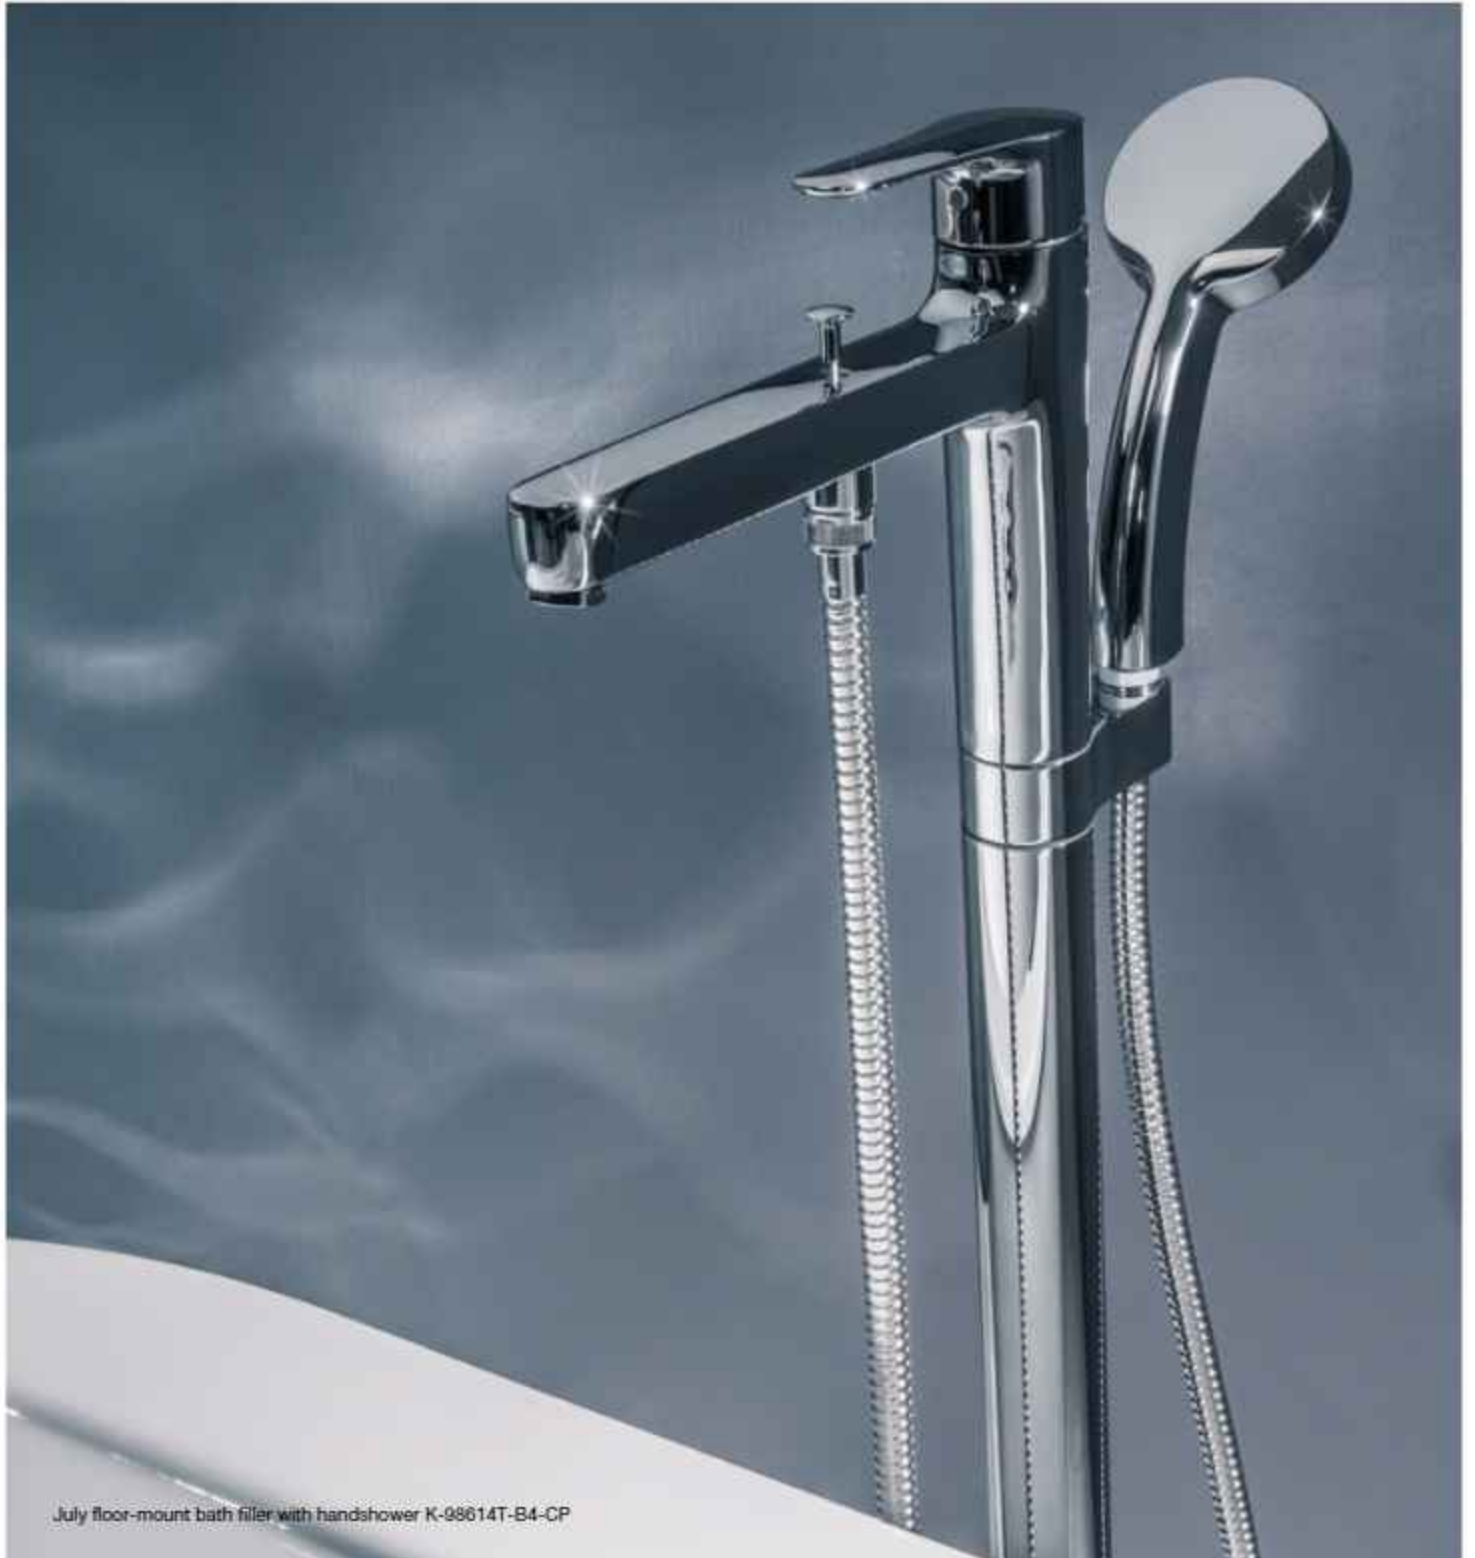

JULY

With curves and sleek, simple lines, this July faucet collection brings sophisticated European styling to your bathroom at an approachable price.

July floor-mount bath filler with handshower K-98614T-B4-CP