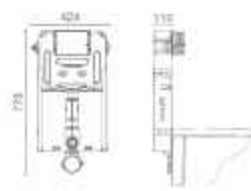

Must order: Drain Connector Assy
OW (K-135535F)