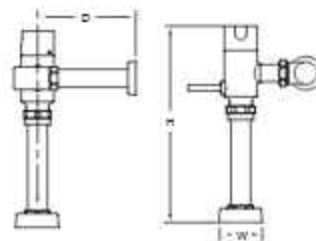

Flushometer
(W,D,H mm)