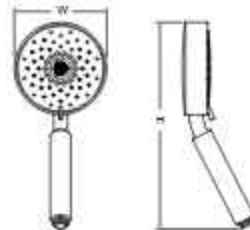

PRODUCTS DIMENSIONS

Health Spray
(H mm)

Rainhead and Showerhead
(W, H mm)

Handshower
(W, H mm)

Real Rain
Digital Thermostatic Showering
Bathroom Accessories

The product dimensions in this section are in the following order: W, D, H (mm)