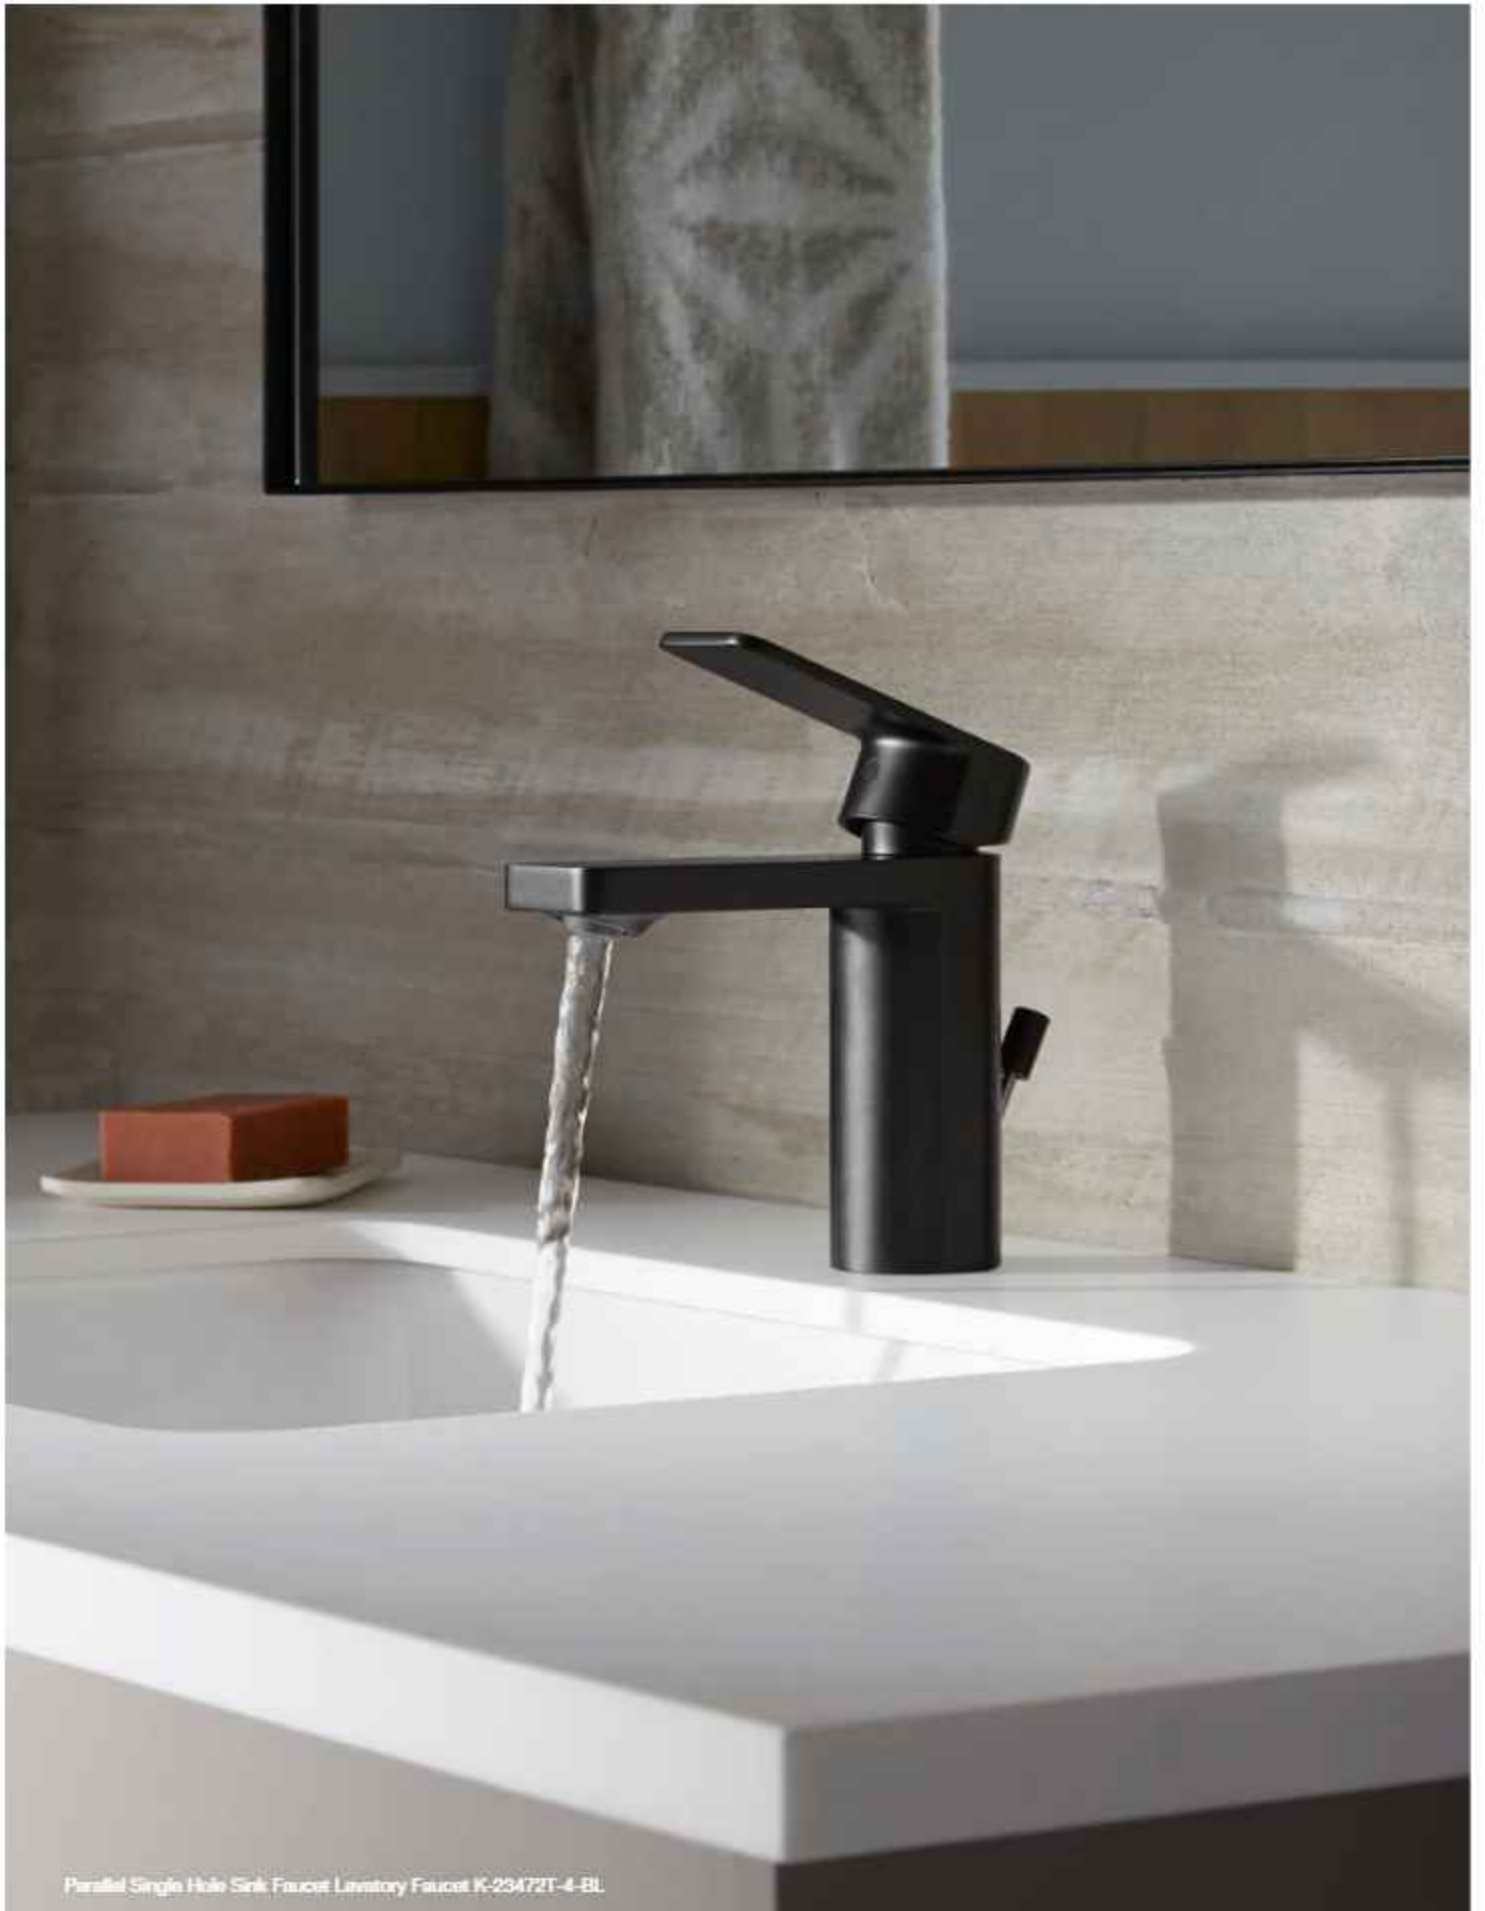

Parallel Single Hole Sink Faucet Lavatory Faucet K-23472T-4-BL