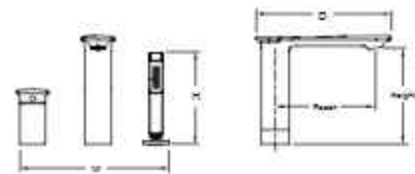

Deck-Mount Bath Faucet with Diverter/Handshower
(W,D,H mm)