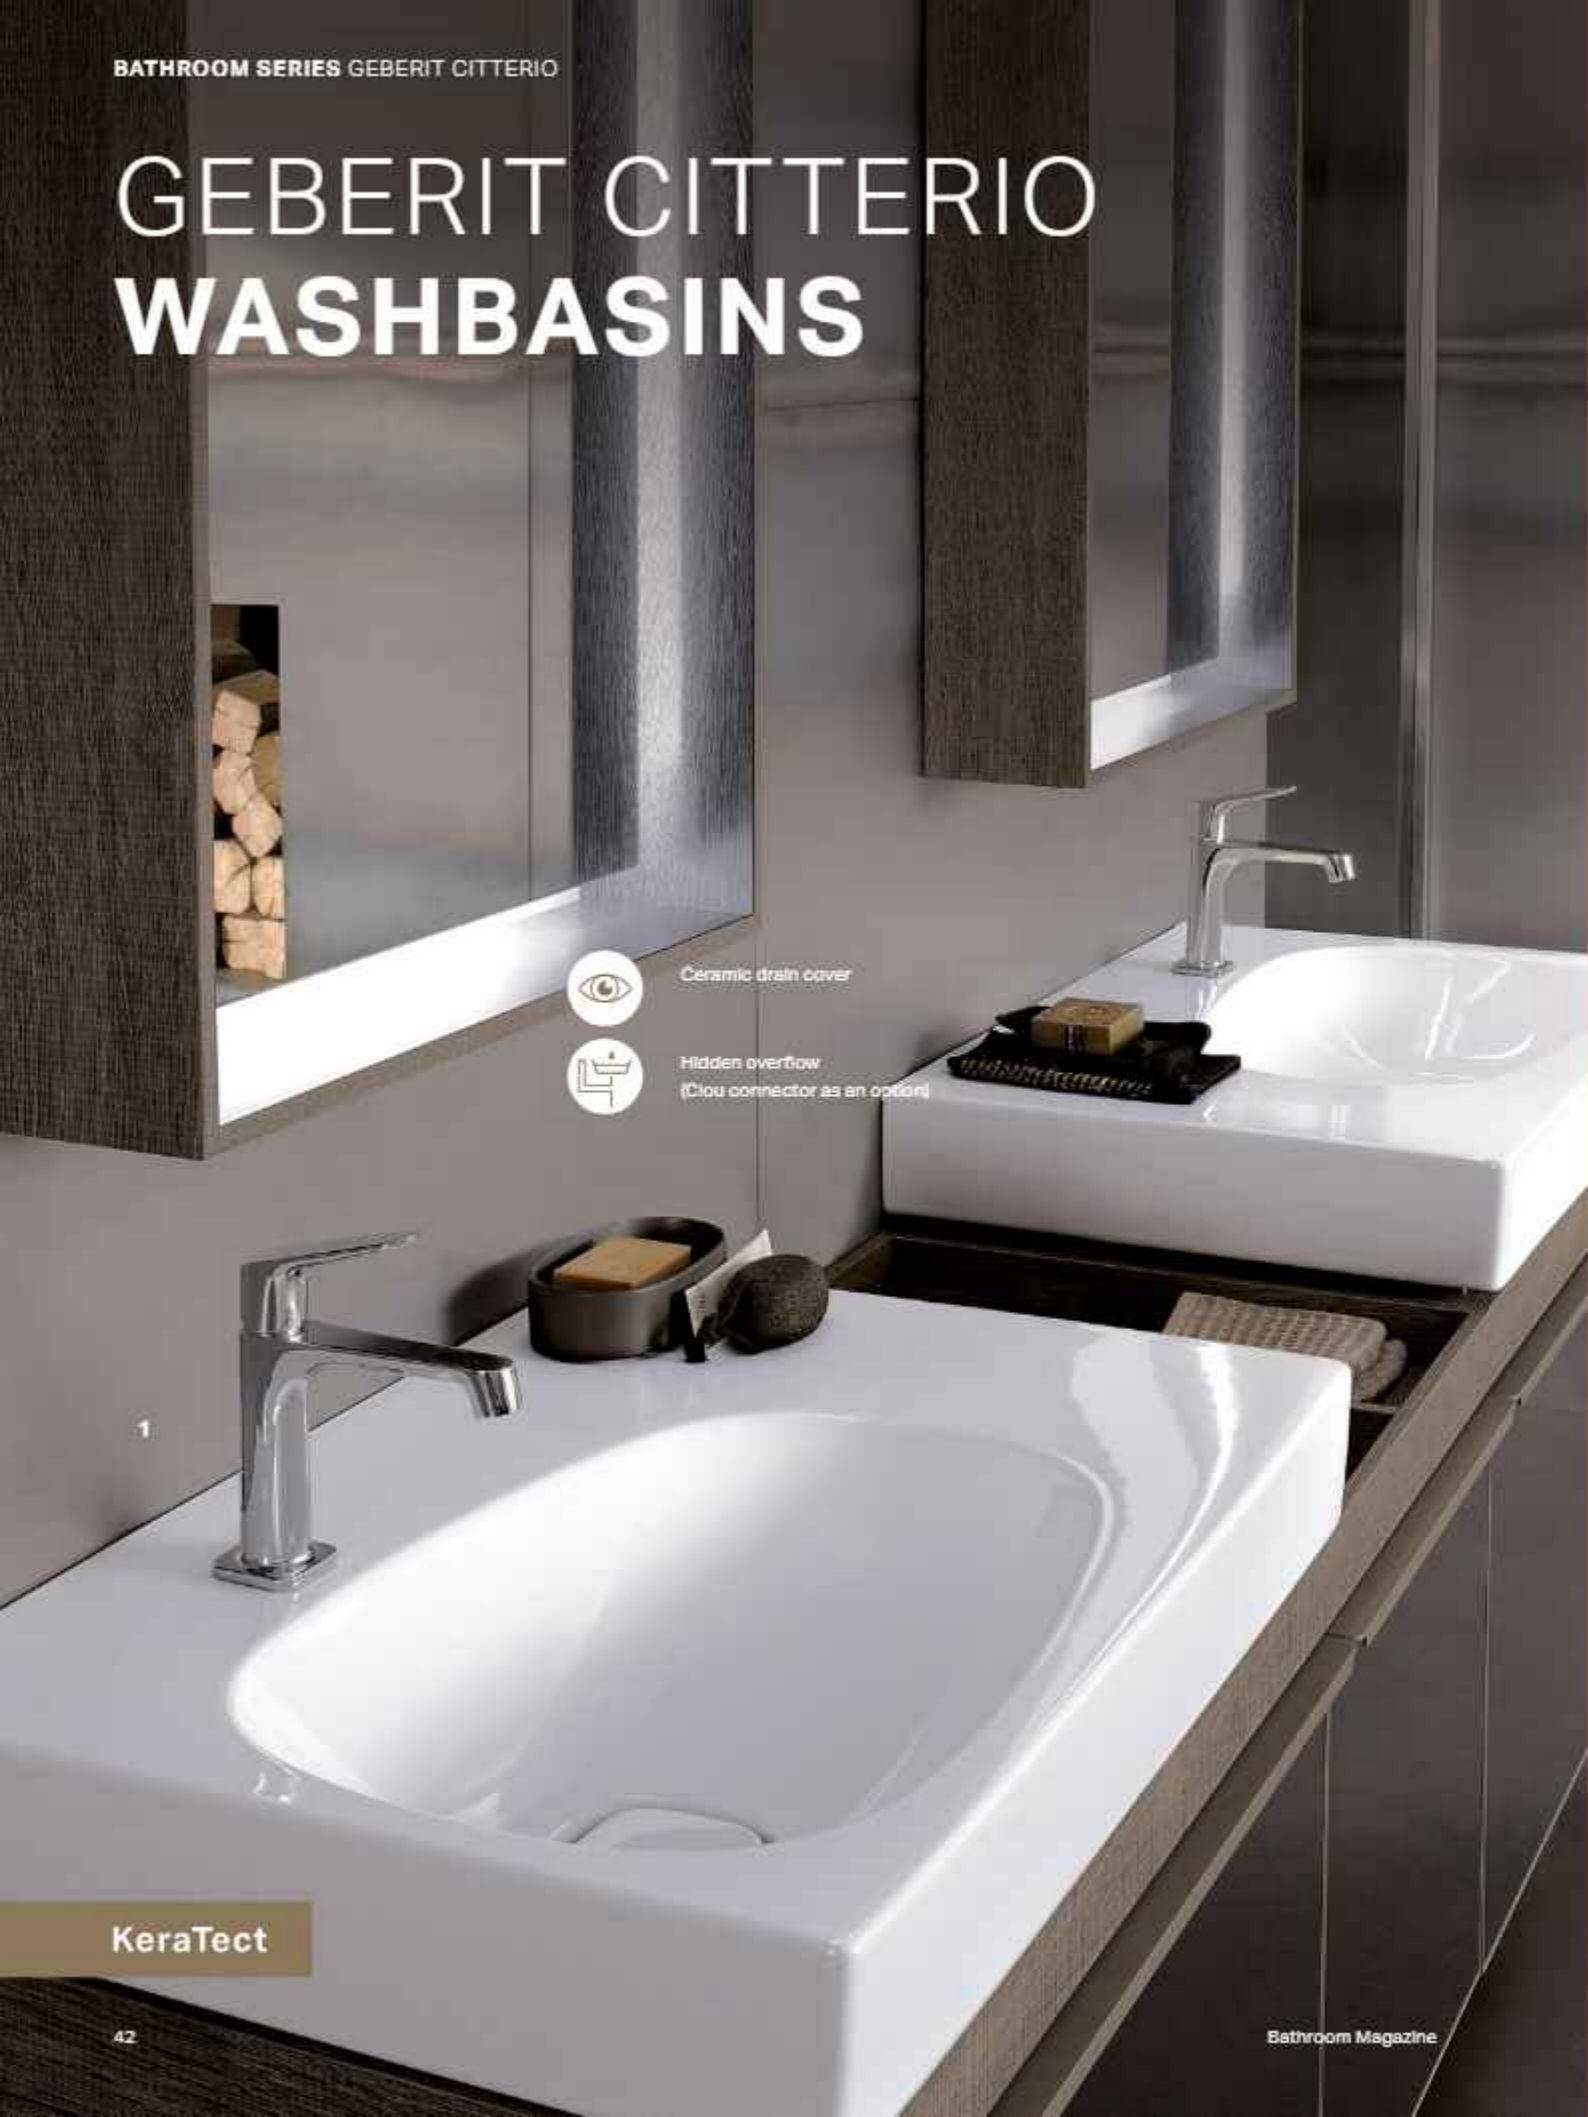

GEBERIT CITTERIO WASHBASINS

Ceramic drain cover

Hidden overflow
(Clou connector as an option)

1

KeraTect

With their Italian design, the washbasins from Geberit Citterio embody a simple and timeless elegance.

Symmetrical lines frame gently rounded inner basins and provide generous space for washbasins. A perfectly designed and specially developed, ceramic waste cover is seamlessly incorporated into the basin

design. Nothing can disrupt the aesthetics of the washbasins, as they are designed completely without an overflow hole, made possible by the patented Geberit washbasin connector Clou.