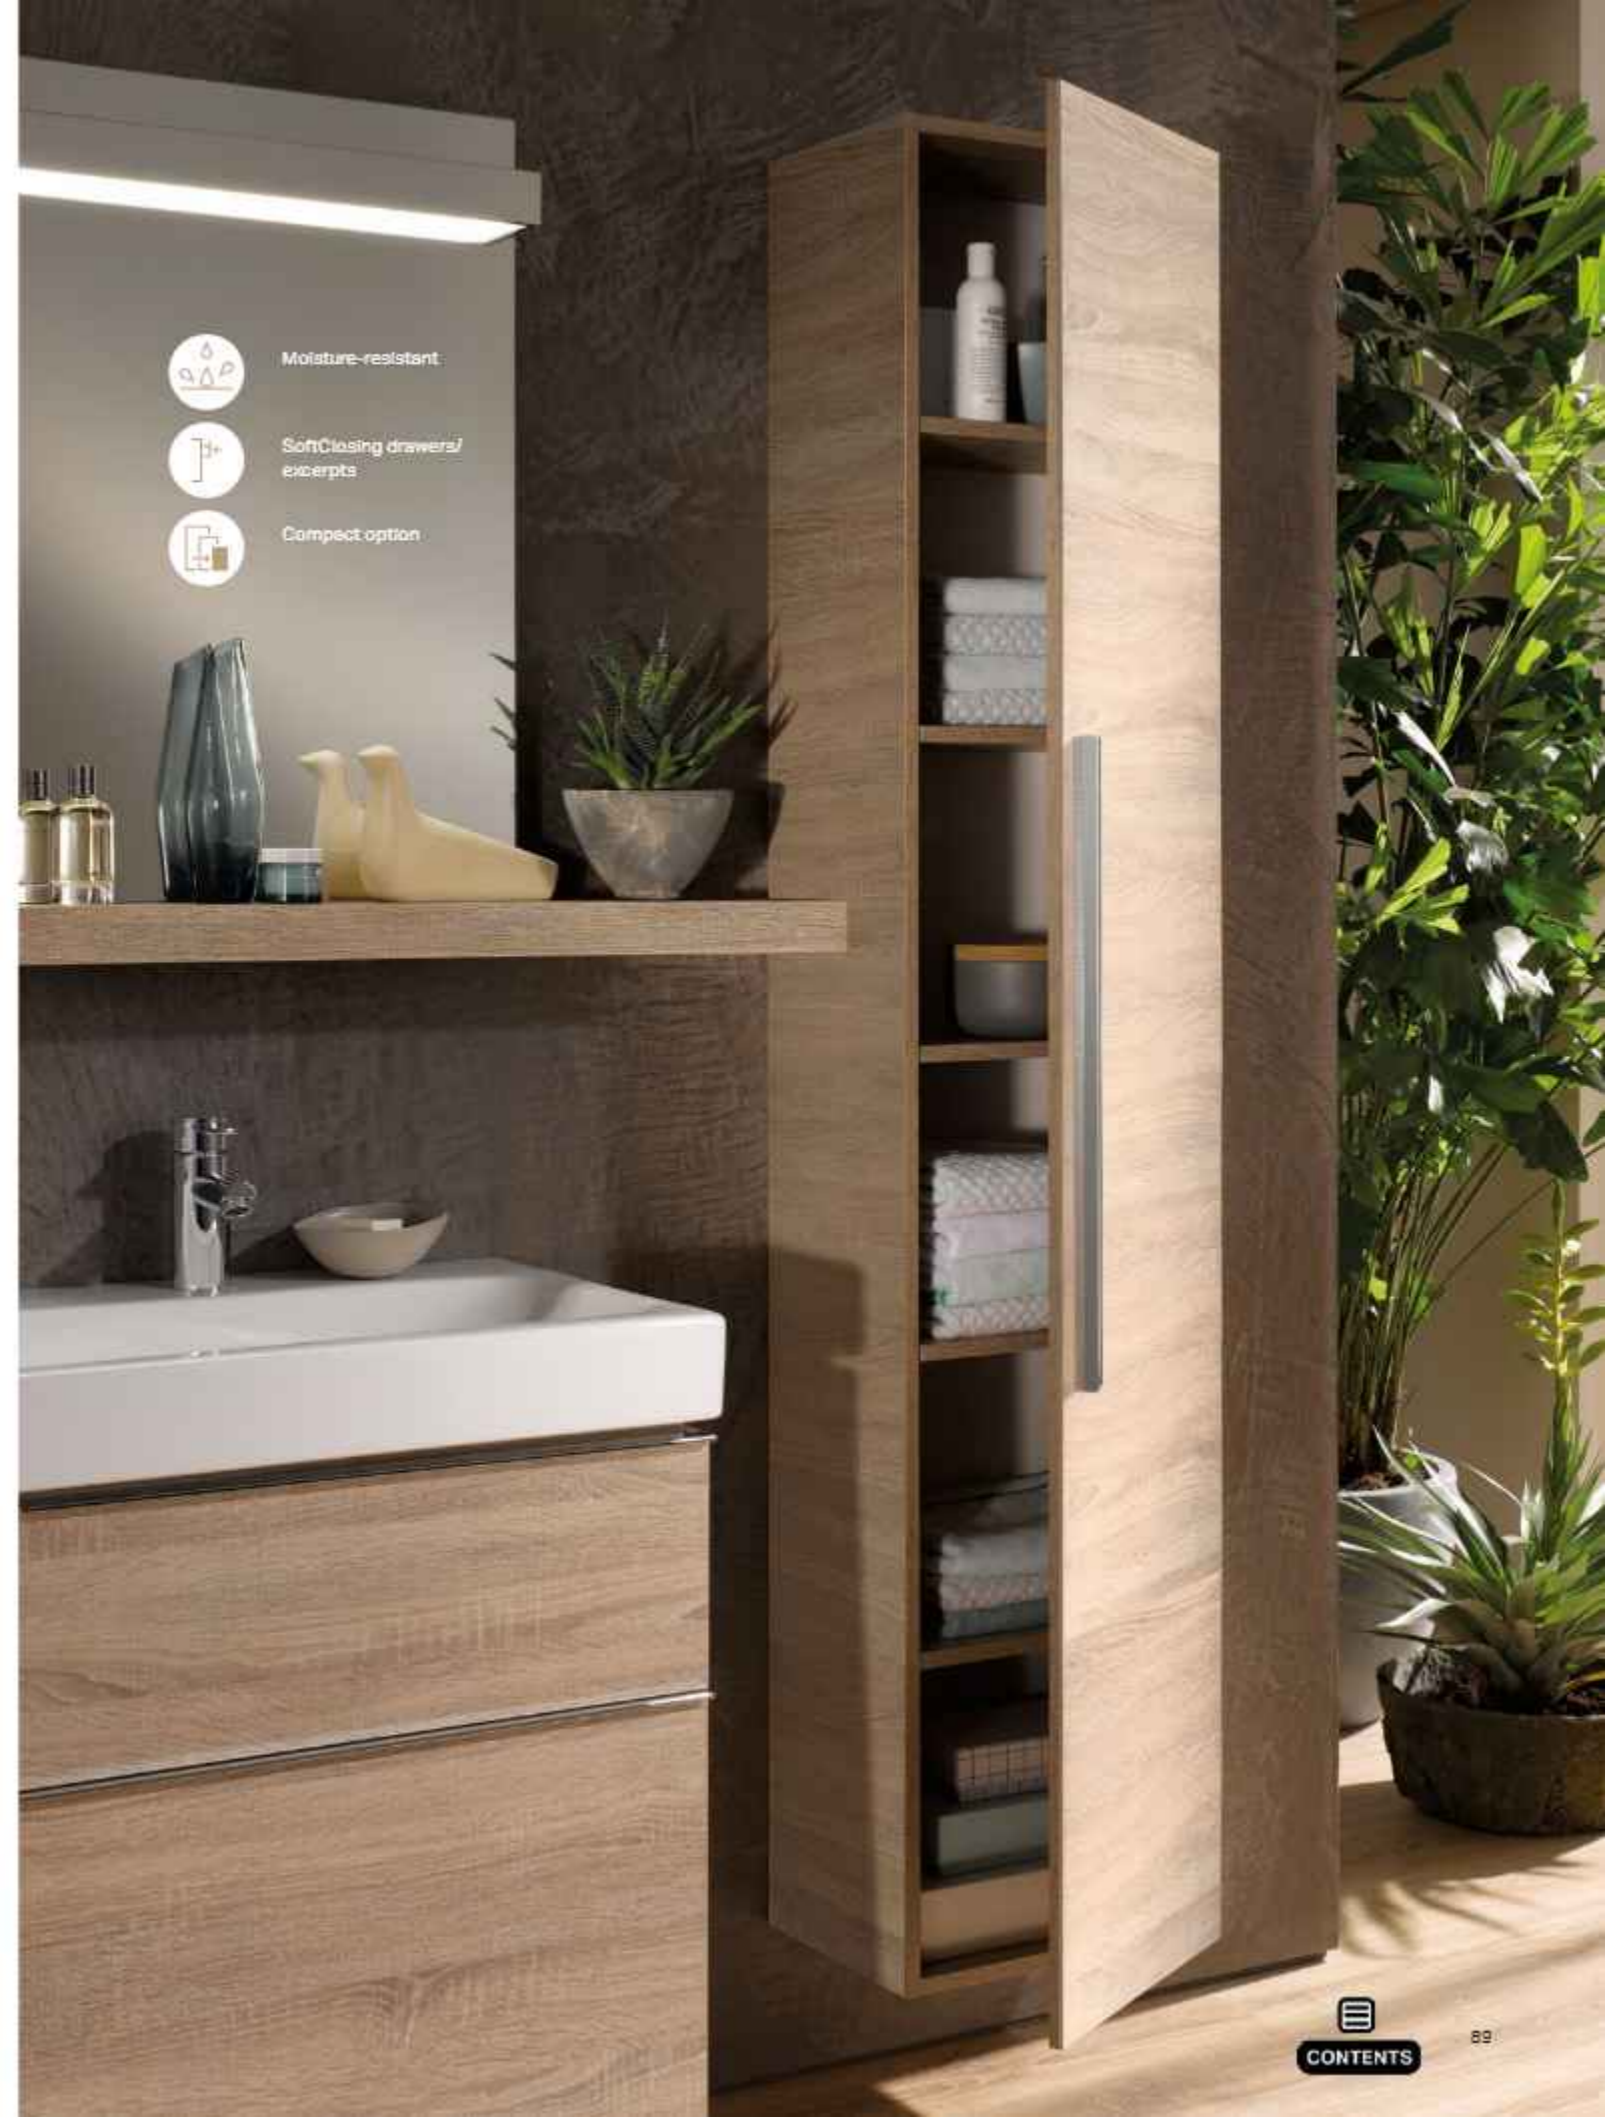

HANDLE

chrome

1 Clear front: Geberit iCon washbasin cabinets that perfectly complement the ceramics. **2** Smooth running drawers with generous storage space. **3** Plenty of storage space in drawers create order in the bathroom.