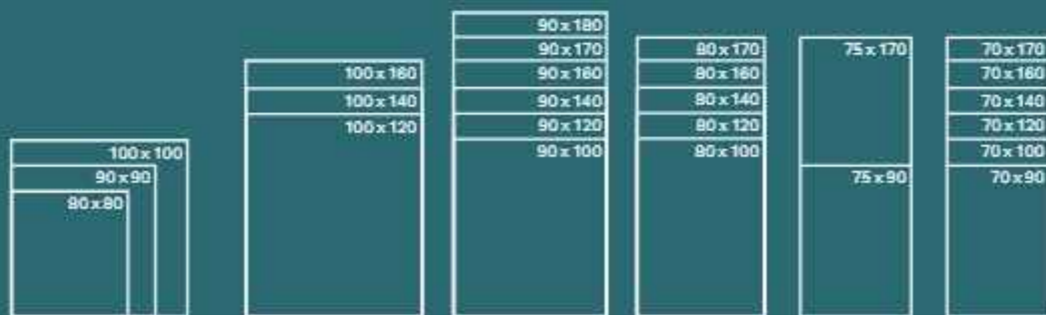

GEBERIT SHOWER SURFACE OLONA

The Geberit shower surface Olona is compelling thanks to its elegant appearance in matt white with a design waste plug as well as the palpably solid material combination of stone resin with a Gelcoat finish.

The new surface design covered in Gelcoat gives the matt white shower surface Olona a visible and tangibly elegant look. The drain cover in the same colour is aesthetically enhanced by a slim-line chrome ring. Thanks to its Class B antislip properties, the shower surface offers secure footing whatever your age. With 25 different sizes and formats, there is a suitable model for every floor plan. Installation is flush with the tiles or, in renovation, is mounted with a narrow threshold above the bathroom floor.

sizes in cm

NEW