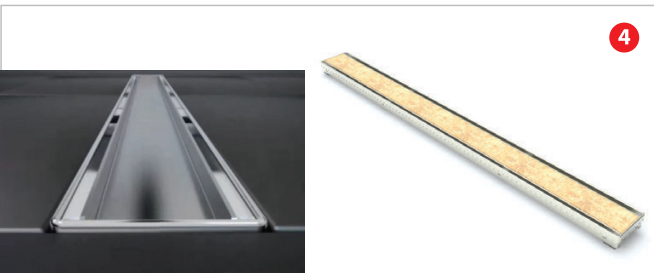

Proline Nova / Natura Kapak Detayı / Cover detail