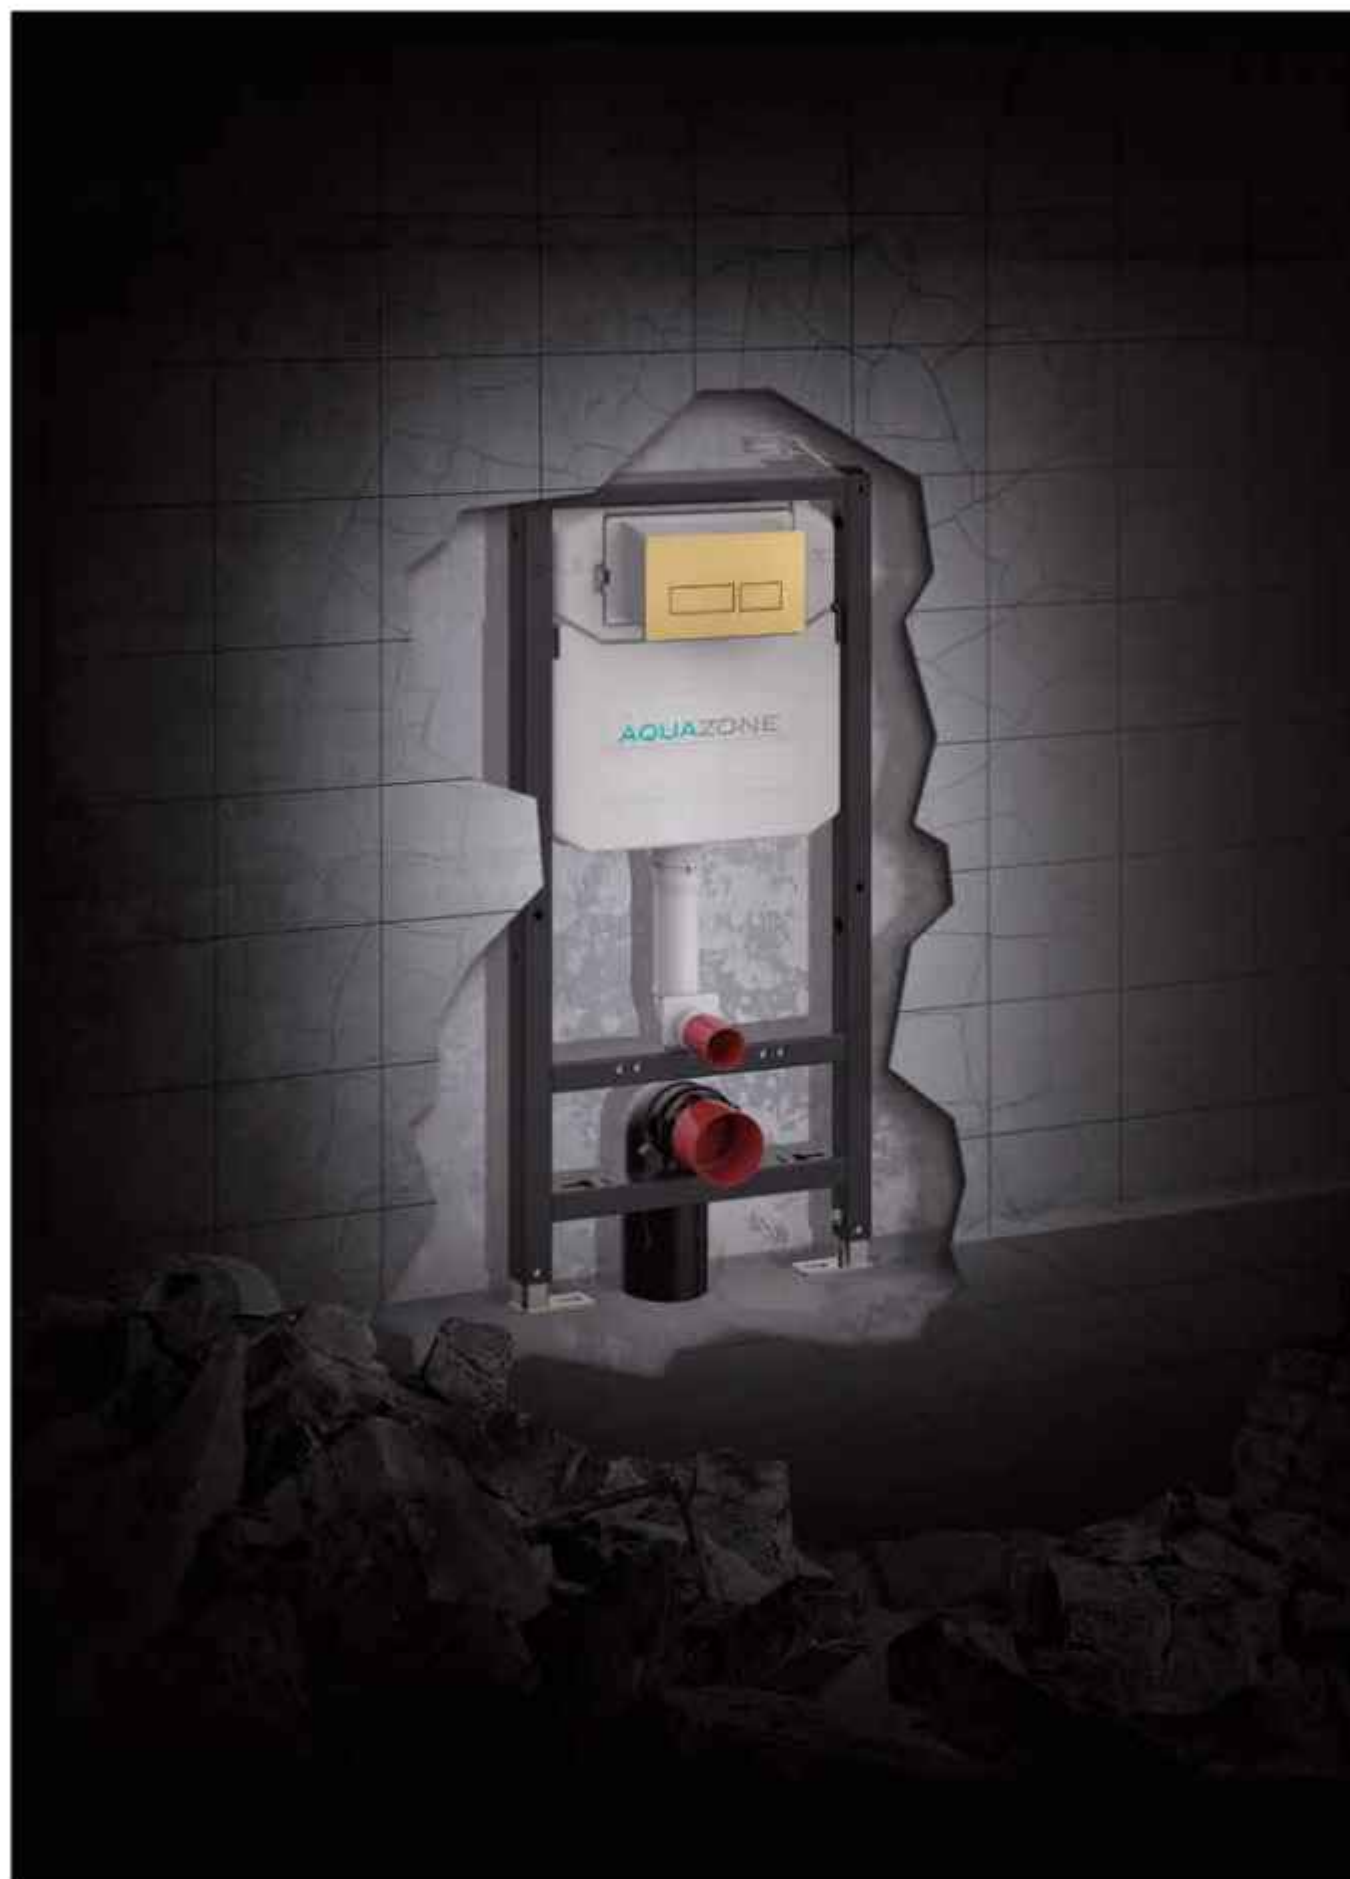

Concealed Cisterns on pages 274-277

CONCEALED FLUSHING CISTERNS

FLUSHING SOLUTIONS

- **More Space:** Since concealed cisterns are built into the wall, they free up a considerable amount of bathroom space that would otherwise have been taken up by the cistern.
- **State-of-the-art technology and durability:** The AQUAECO range of concealed cisterns boasts high-tech working parts to ensure trouble-free operation.
- **Design freedom:** Homeowners and designers can pair their choice of actuator or flush plate and wall-hung or floor-standing toilet pan to perfectly complement their bathroom's particular style and design.
- **Easy to clean and hygienic:** Concealed cisterns and wall-hung WC pans provide the ideal easy-to-clean and optimum hygiene solution – no obstacles to clean around or cisterns to clean under.
- **Good for the environment:** All AQUAECO cisterns contain a dual-flush mechanism, helping to reduce running costs by saving water – using as little as two litres of water for a half flush.
- **Noise reduction:** Since the cistern is built into the wall, any noise created by the process of flushing is significantly reduced, making this an ideal solution for en-suite bathrooms. This is also a key in any hospitality requirement.
- **Strength:** All AQUAECO cistern frames are designed and built to support up to 400 kg in weight.
- **Warranty:** All AQUAECO cisterns come with an impressive 10 year warranty.