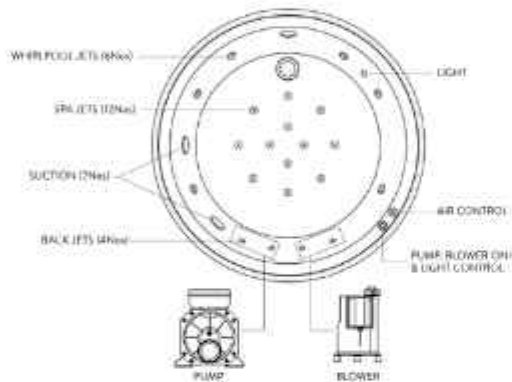

System 6ESF - Super Deluxe SPA

6 Self-Draining Super Flat Whirlpool Jets, Electronic Control Switch, 2 Back & 2 Feet Jets, Underwater Lighting, 12 Spa Air Jets on Bath Tub Base