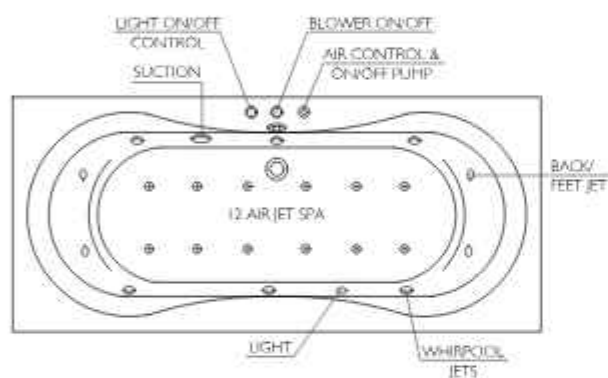

System 6E - Deluxe SPA
6 Self-Draining Whirlpool Jets, Pneumatic Control Switch, 2 Back & 2 Feet Jets, Underwater Lighting, 12 Spa Air Jets on Bath Tub Base