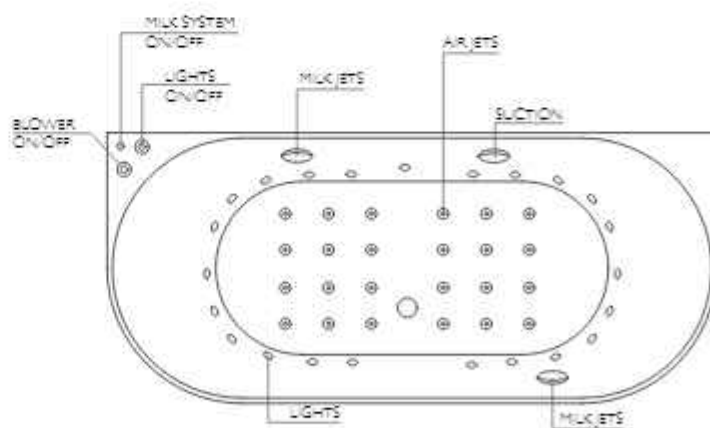

System LUXSPA - Luxury SPA
Luxury Spa System with 24 Spa Air Jets and 24 Chromotherapy Lights, with Electronic Touch Controls

System LUXSPA - Luxury SPA & Milk System
Luxury Spa System with 24 Spa Air Jets, 24 Chromotherapy Lights and Milk Jets, with Electronic Touch Controls

All Whirlpool and SPA systems have dry run protection / All whirlpool systems are supplied with leg sets.
BAGNODESIGN recommends the use of a qualified electrician for all electrical installations.