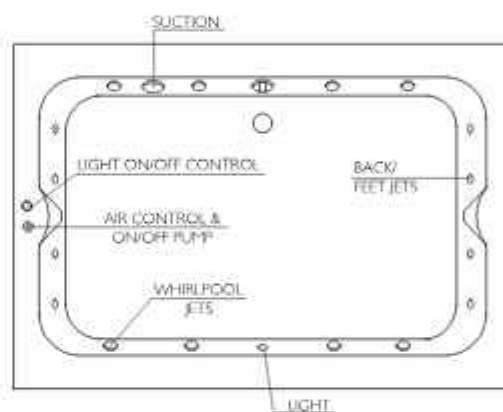

System 8C - Deluxe Whirlpool
8 Self-Draining Whirlpool Jets, Pneumatic Control Switch, 4 Back & 4 Feet Jets, Underwater Lighting