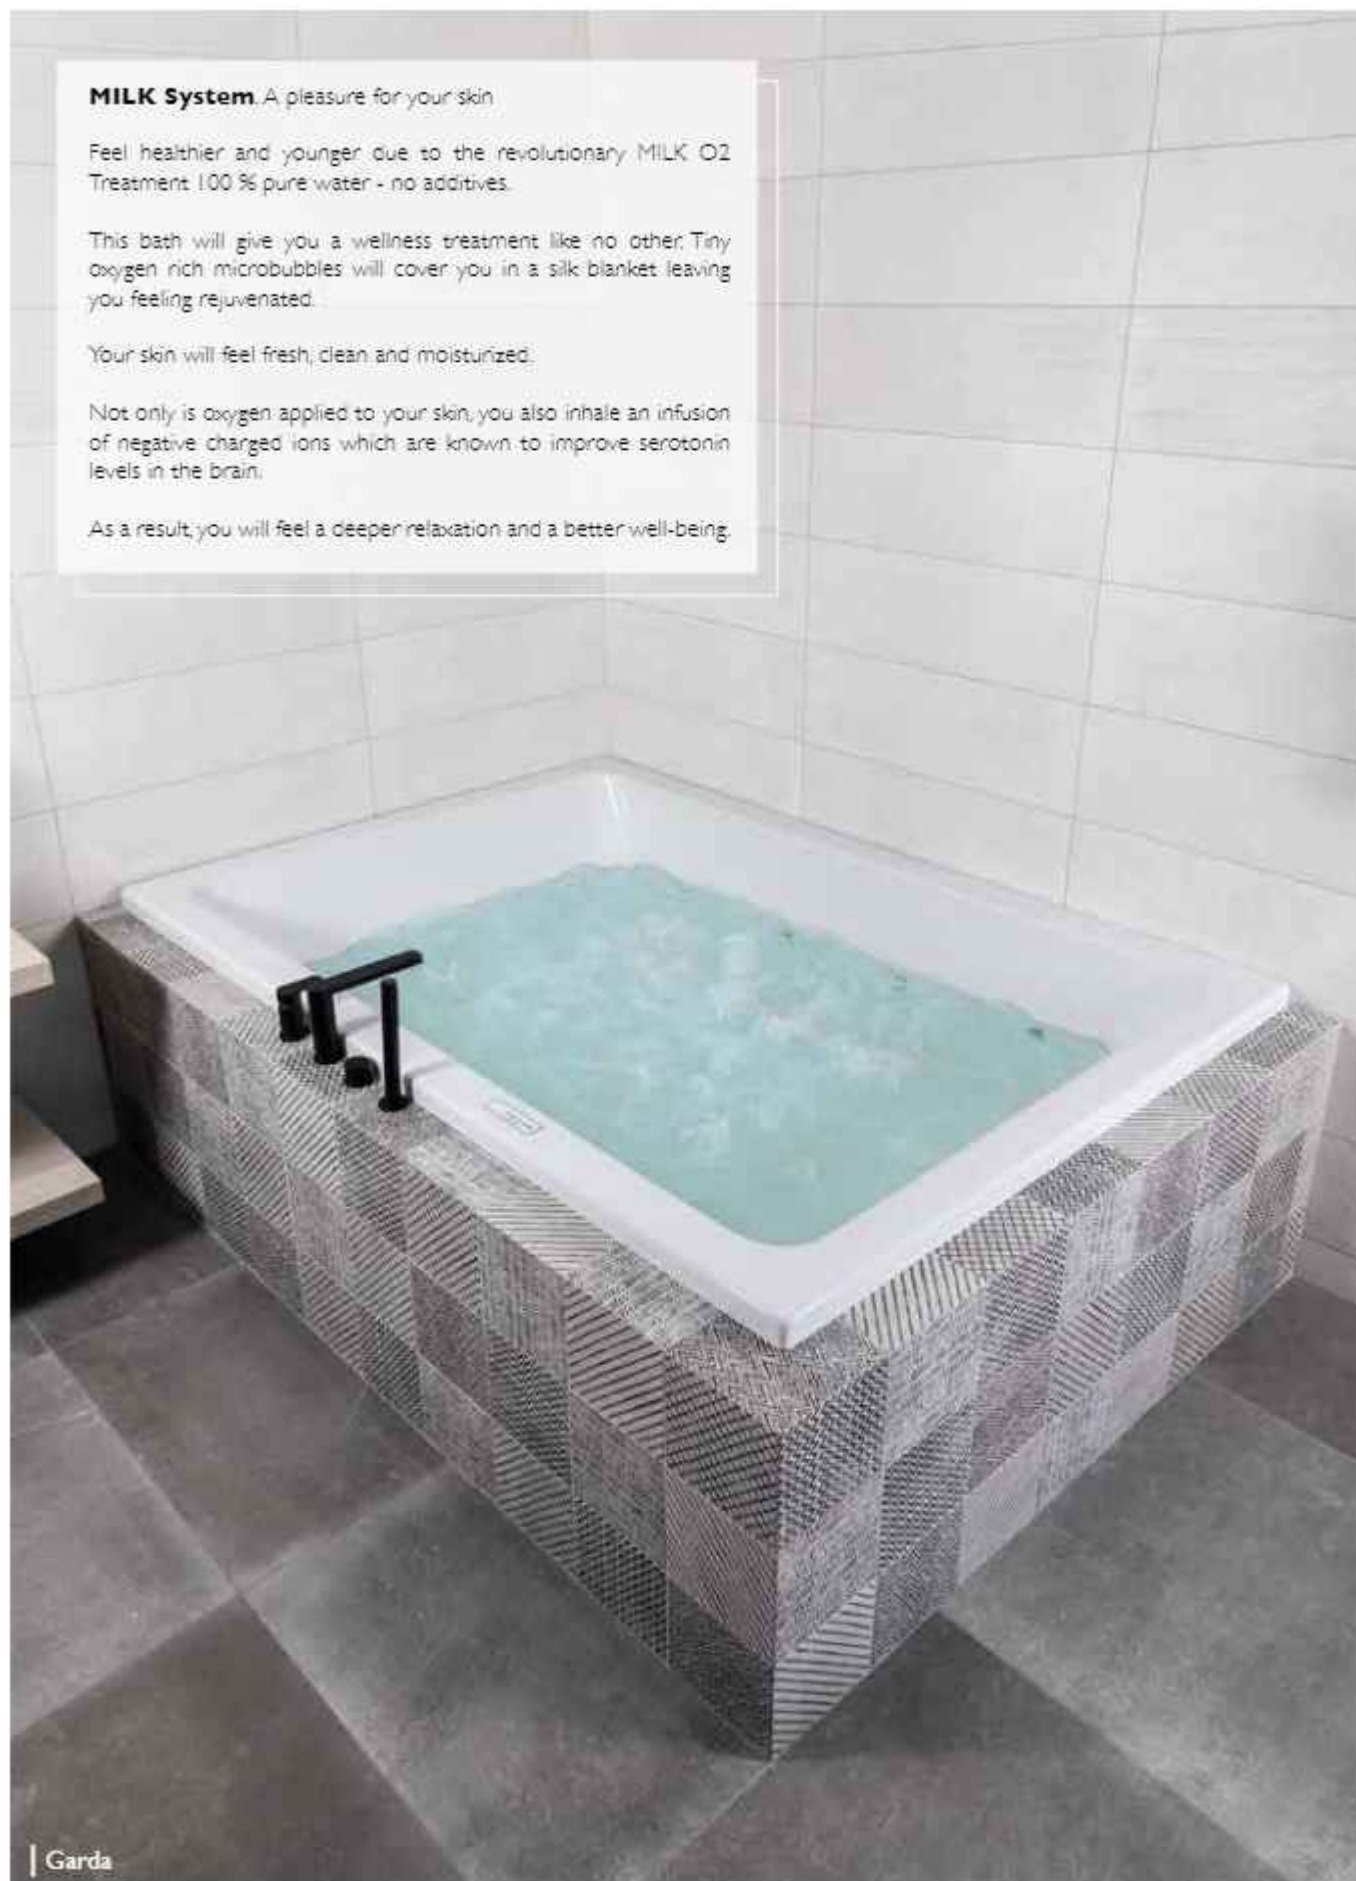

SPA BATHS

MILK System. A pleasure for your skin

Feel healthier and younger due to the revolutionary MILK O2 Treatment. 100 % pure water - no additives.

This bath will give you a wellness treatment like no other. Tiny oxygen rich microbubbles will cover you in a silk blanket leaving you feeling rejuvenated.

Your skin will feel fresh, clean and moisturized.

Not only is oxygen applied to your skin, you also inhale an infusion of negative charged ions which are known to improve serotonin levels in the brain.

As a result, you will feel a deeper relaxation and a better well-being.

| Garda