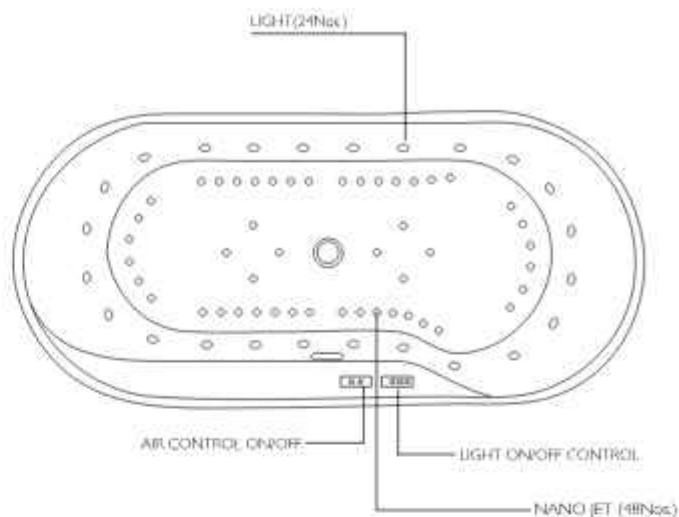

SPA BATHS

Urban

Acrylic Freestanding Bathtub with Matching Overflow with Matching Push Type Bath Waste
1780 x 840 x 580 mm