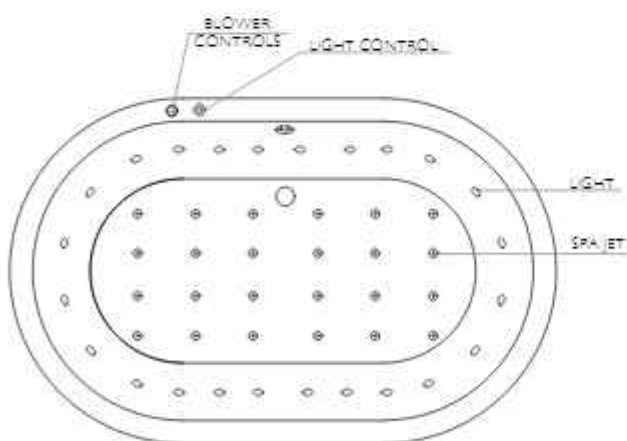

System LUXSPA - Luxury SPA
Luxury Spa System with 24 Spa Air Jets and 24 Chromotherapy Lights, with Electronic Touch Controls