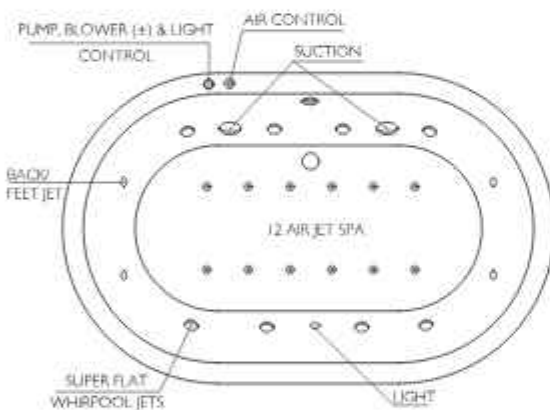

System 8ESF - Deluxe SPA

8 Self-Draining Super Flat Whirlpool Jets, Electronic Control Switch, 2 Back & 2 Feet Jets, Underwater Lighting, 12 SPA Air Jets