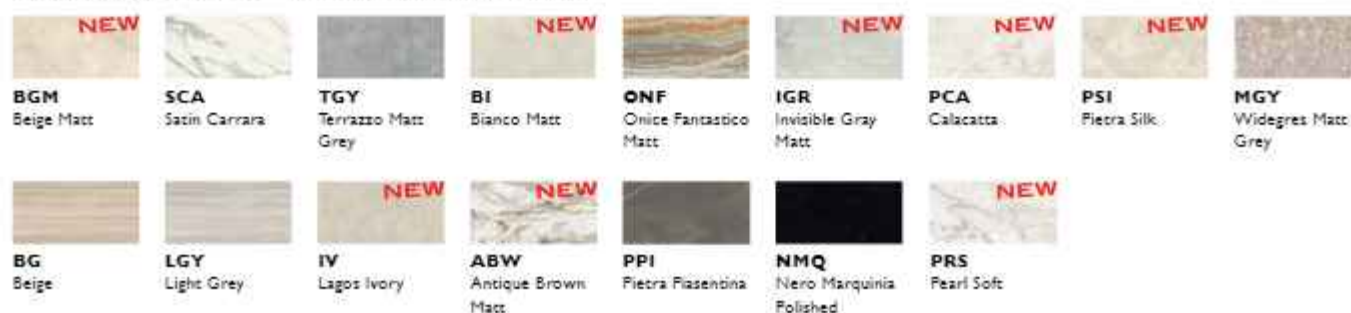

BDS-MER-501-XXX

No Tap Hole

Always Open Basin Waste | 1/4"
80 mm Length

BDP-WBB-300-LB-
For finishes see page 282.

SLAB FINISHES: (Replace XXX with colour suffix when ordering)