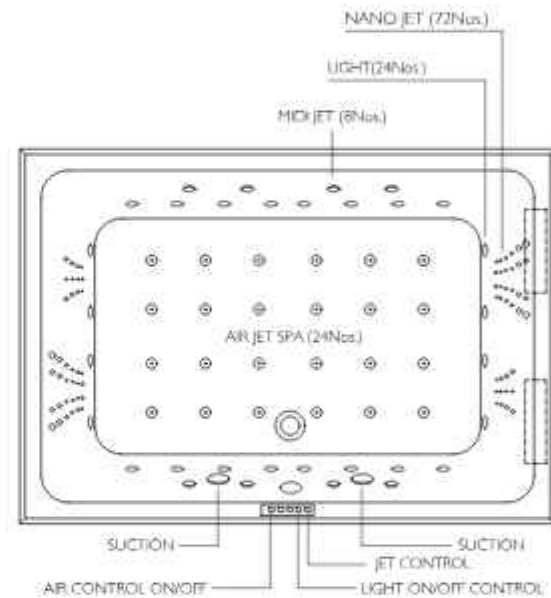

System Platinum

Luxury Spa System with 8 Midi Jets, 72 Nano Jets, 24 Spa Air Jets, 24 Chromotherapy Lights, with Electronic Touch Controls

OPTIONS -

1. Underwater Light: - For 6A & 8A
   - Coloured Light: - For All Whirlpool Systems except LUXSPA
   - Inline Heater: - For Temperature Regulation (for All Whirlpool Systems)
2. Special Finishes available on Request.

All Whirlpool and SPA systems have dry run protection / All whirlpool systems are supplied with leg sets.
BAGNODESIGN recommends the use of a qualified electrician for all electrical installations.