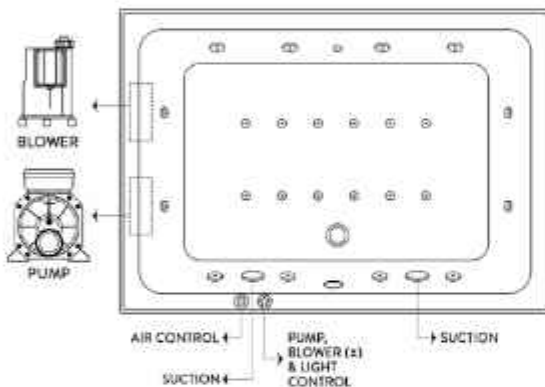

System BESF - Deluxe SPA
8 Self-Draining Super Flat Whirlpool Jets, Electronic Control Switch, 2 Back & 2 Feet Jets, Underwater Lighting, 12 SPA Air Jets