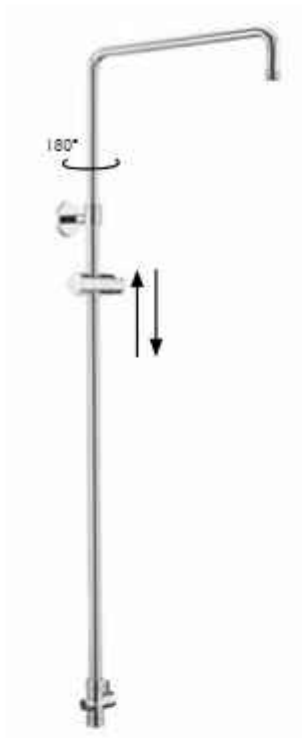

BDM-ZEP-T513-CP
BDM-ZEP-T513-MB

Chrome
Matt Black

FINISHES:

Chrome

Matt Black

SHOWER COLUMNS

Universal Shower Column
with M-Line Shower Head and Hand Shower

BAGNOSPA
 Universal Swivel Shower Column
 with Integral Diverter
 Height Adjustable from 880-1110 mm
 with 3/4" Connection
 113 x 398 x 1110 mm
 Min. Operating Pressure 1.0 bar MP