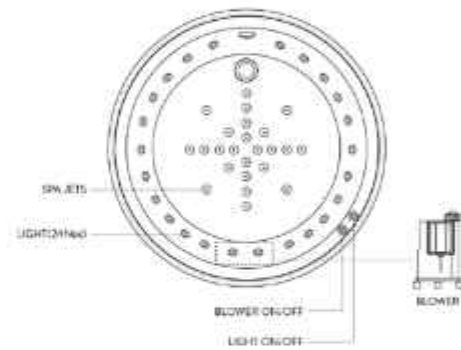

Como

Inset Bathtub
Dia. 1700 x 470 mm
White

Recommended Waste
BDP-WBT-1 (0-90U-B-CP
(Bath Pop-up Waste)

80B-COM-870-WH

Inset Bathtub

80W-COM-6BSF11-A-WH

with Whirlpool System 6BSF

80W-COM-6ESF11-A-WH

with Whirlpool System 6ESF

80W-COM-LUXS19-A-WH

with Luxury SPA Whirlpool

80B-LEG-A1150-A-BK

Leg Set

(Not Required with Whirlpool)

System 6BSF - Deluxe SPA

6 Self-Draining Whirlpool Jets, Electronic Control Switch, 2 Back & 2 Feet Jets, Underwater Lighting

System 6ESF - Super Deluxe SPA

6 Self-Draining Super Flat Whirlpool Jets, Electronic Control Switch, 2 Back & 2 Feet Jets, Underwater Lighting, 12 Spa Air Jets on Bath Tub Base

System LUXS19 - Luxury SPA

Luxury SPA System with 24 Spa Air Jets and 24 Chromotherapy Lights, with Electronic Touch Controls

All bathtubs supplied as standard without tap holes and without leg set

For Whirlpool Options and details see pages 194-195 • For additional BAGNODESIGN Bath Waste options see page 287.