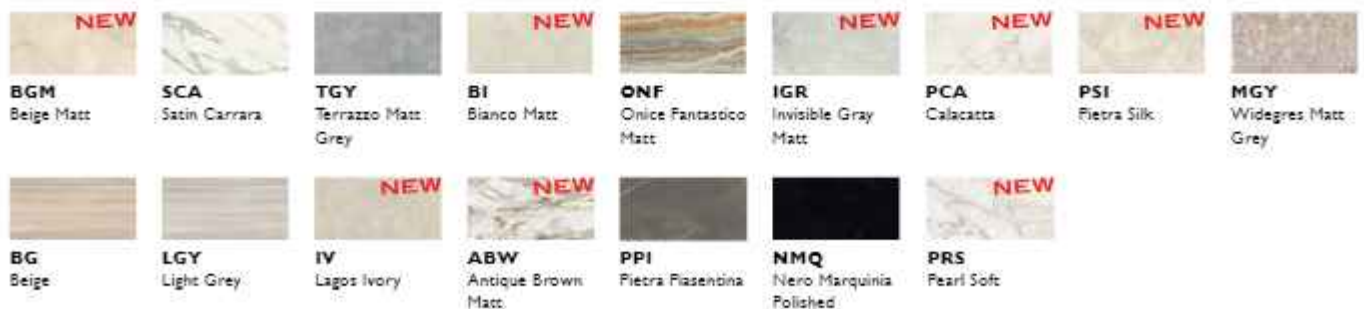

BDF-ALP-5180-4-XXX

Countertop Support Bracket
400 x 130 x 60 mm
Per Piece

For use with Countertops/ Shelves

BDF-TUS-400-CF
BDF-TUS-400-BZ
BDF-TUS-400-GD
BDF-TUS-400-NB

Chrome
Bronze
Gold
Brushed Nickel

Side Towel Rail/ Bracket
430 x 30 x 200 mm
Per Piece

For use with Countertops/ Shelves

BDF-COR-430-A-SS
BDF-COR-430-A-NB

Polished Stainless Steel
Brushed Nickel

Countertop Support Bracket
450 x 30 x 230 mm
Per Piece

For use with Countertops/ Shelves

BDF-MET-451-A-MB
BDF-MET-451-A-MW
BDF-MET-451-A-BS
BDF-MET-451-A-PS

Matt Black
Matt White
Brushed Stainless Steel
Polished Stainless Steel

SLAB FINISHES: (Replace XXX with colour suffix when ordering)