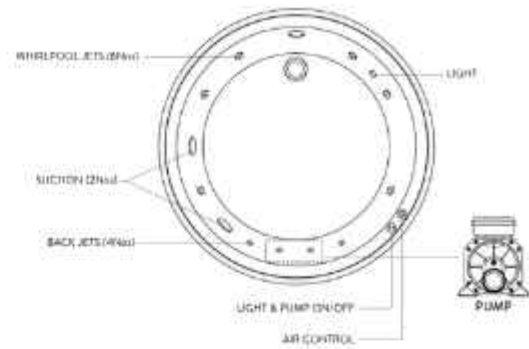

Como

Inset Bathtub
Dia. 1700 x 470 mm
White

Recommended Waste
BDP-WBT-1 (0-90U-B-CP
(Bath Pop-up Waste)

80B-COM-870-WH

Inset Bathtub

80W-COM-6BSF11-A-WH

with Whirlpool System 6BSF

80W-COM-6ESF11-A-WH

with Whirlpool System 6ESF

80W-COM-LUXS19-A-WH

with Luxury SPA Whirlpool

80B-LEG-A1150-A-BK

Leg Set

(Not Required with Whirlpool)

System 6BSF - Deluxe SPA

6 Self-Draining Whirlpool Jets, Electronic Control Switch, 2 Back & 2 Feet Jets, Underwater Lighting