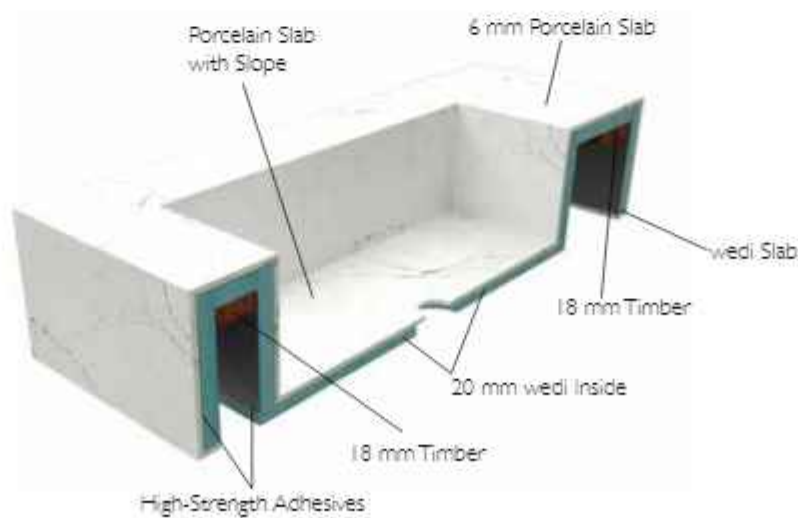

SLAB FINISHES

Porcelain Material - Tile Thickness 6 - 6.5 mm

NEW

NEW

NEW

NEW

NEW

NEW

NEW

NEW

SECTIONAL DETAILS

Wedi Core
Porcelain Slab Surface
without Overflow