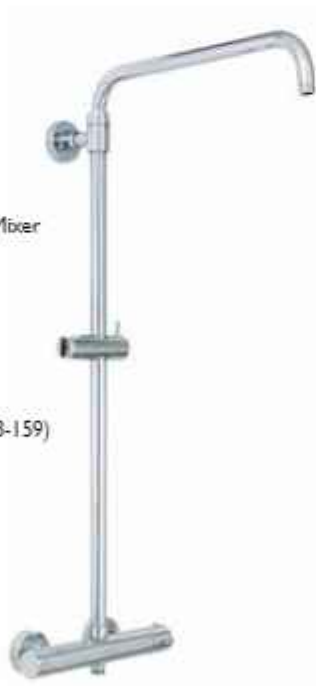

BDM-MLI-T503-CP
 BDM-MLI-T503-MB

Chrome
 Matt Black

Shower Column
 with Foot Spout
 with Fixed Shower Head Dia. 228 mm
 with Diverter
 without Hand Shower
 Height Adjustable 840-1250 mm
 Min. Operating Pressure 1.0 bar MP