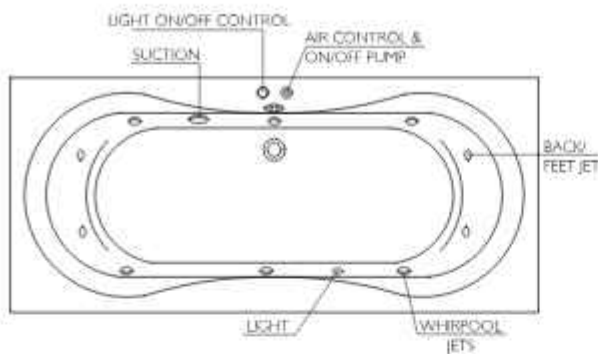

One Year Guarantee Service Contract Available

System 6BSF - Deluxe SPA

6 Self-Draining Whirlpool Jets, Electronic Control Switch, 2 Back & 2 Feet Jets, Underwater Lighting