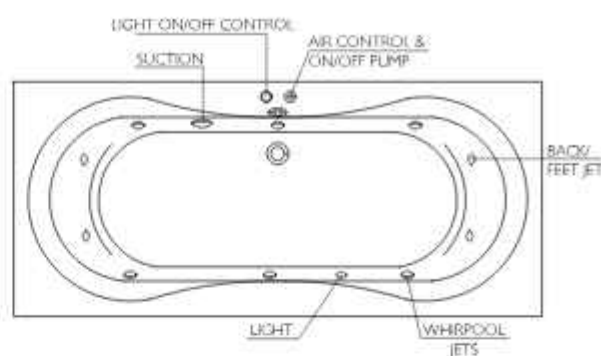

System 6B - Deluxe Whirlpool
6 Self-Draining Whirlpool Jets, Pneumatic Control Switch, 2 Back & 2 Feet Jets, Underwater Lighting