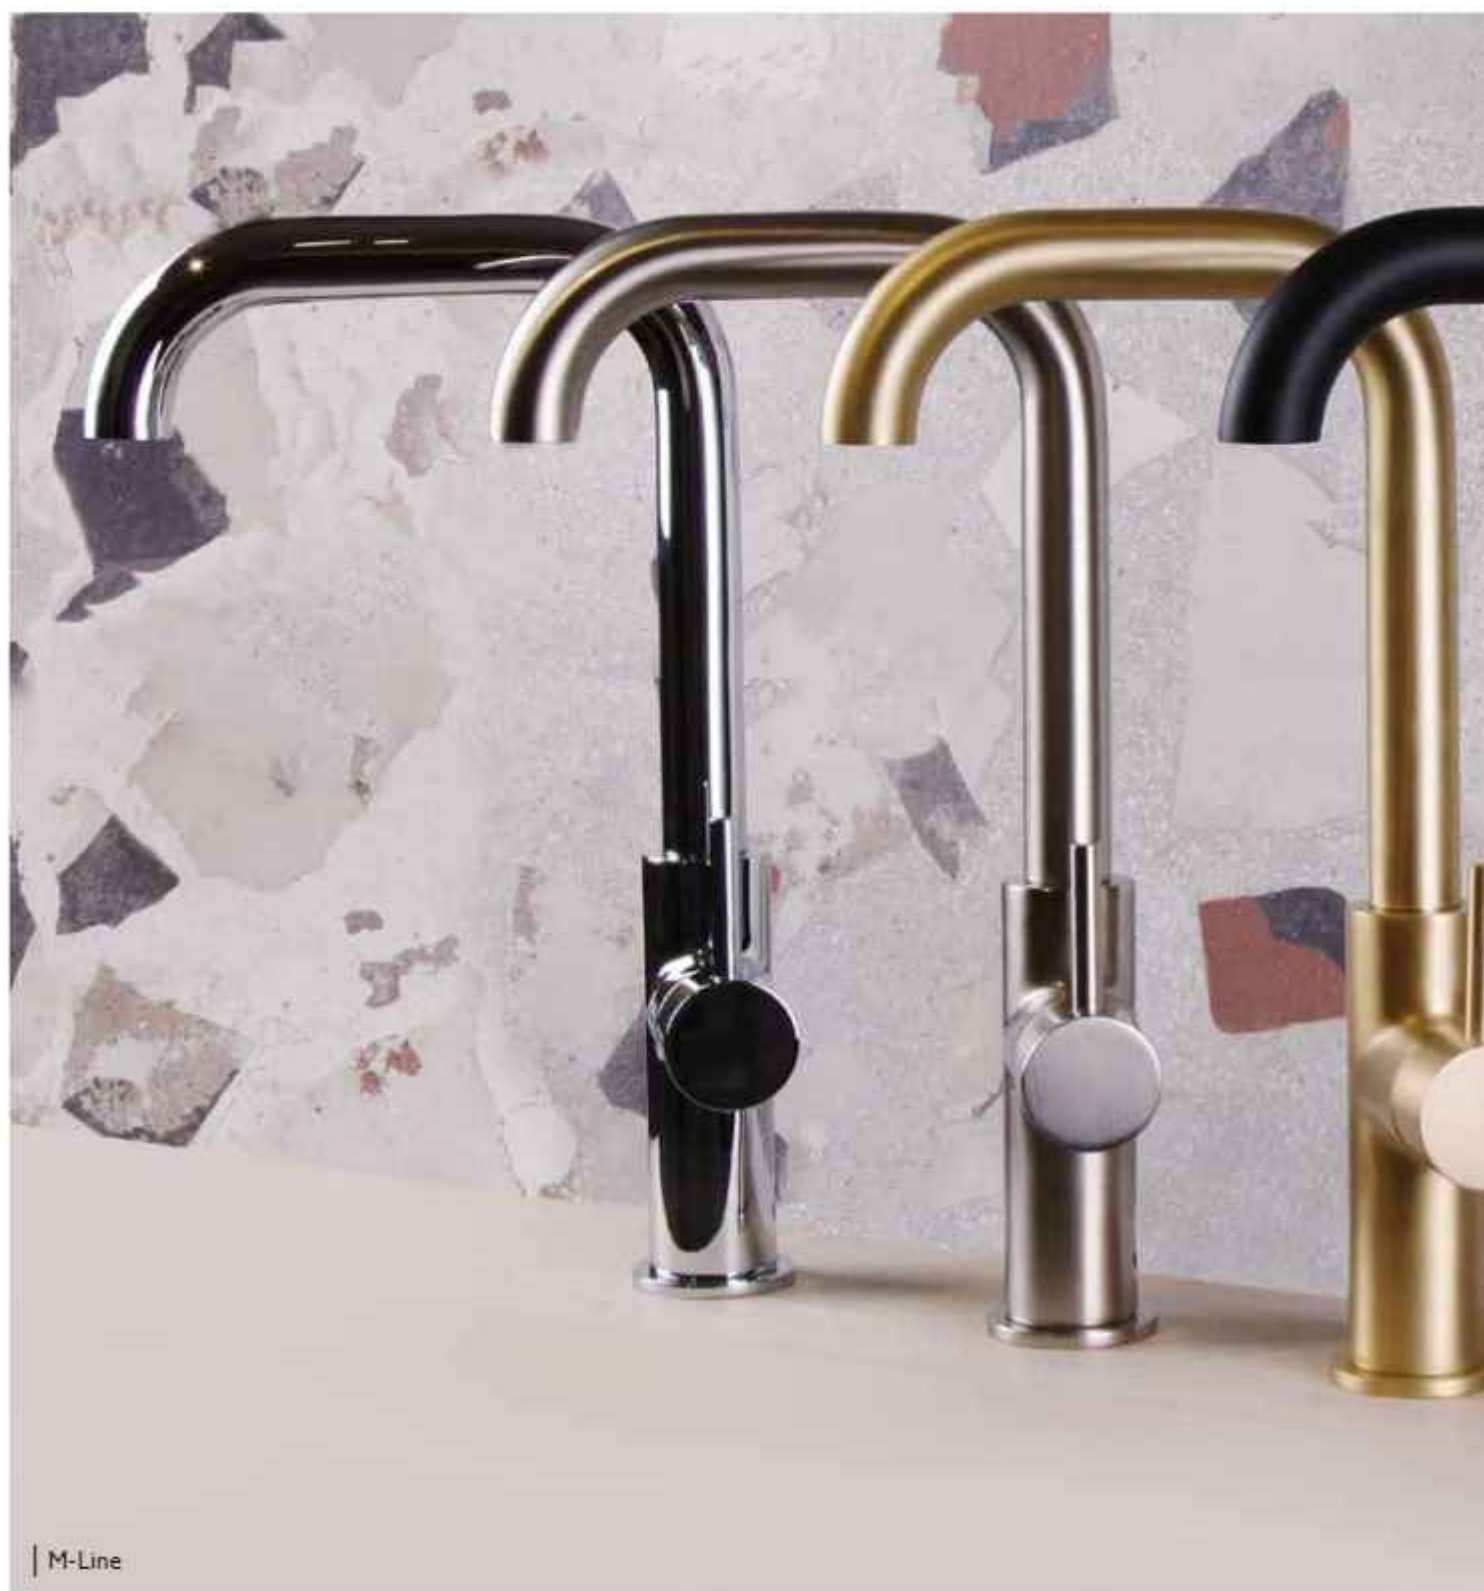

KITCHEN

| M-Line