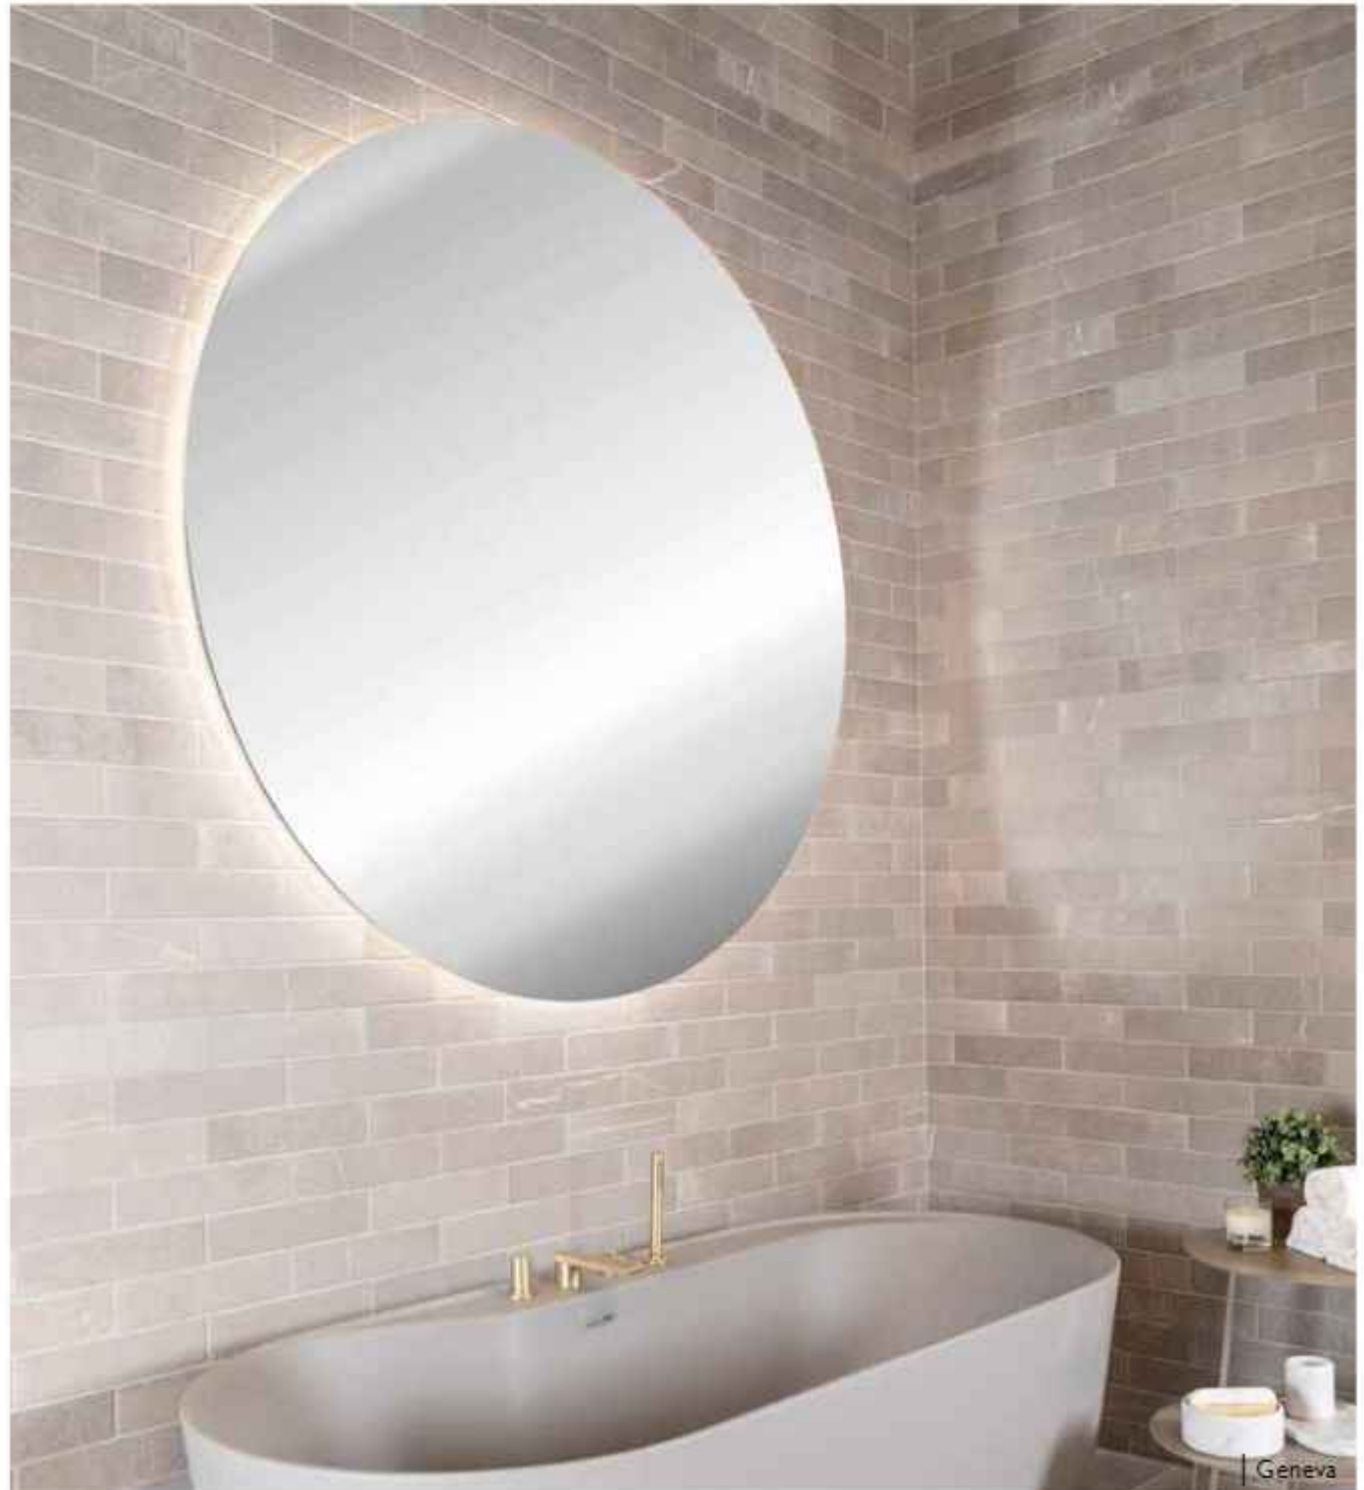

BDR-MEZ-100-A-FG

Frosted

Geneva

Seine

Illuminated LED Mirror
with Back Lighting
Polished Edges and Frosted Sides
with Night Light
with Mirror Touch Switch, On/Off
Mains Operated, 220-240V, IP44

BDR-SEI-070-CL