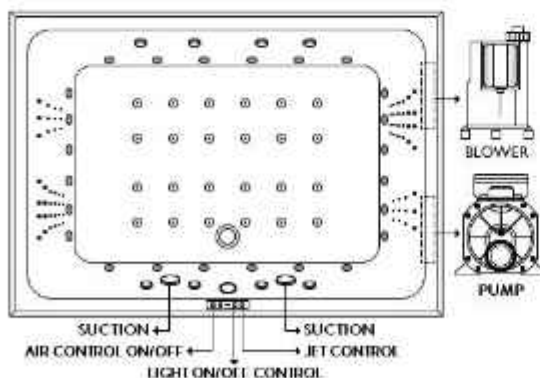

Luxury Spa Whirlpool + Milk System
Luxury Spa System + Milk System with 24 Spa Jets, 24 Chromotherapy Lights, Self Clean System, Dry Run Protection, 700-850W Blower, with Electronic Control Switch

System Platinum
Luxury Spa System with 8 Midi Jets, 72 Nano Jets, 24 Spa Air Jets, 24 Chromotherapy Lights, with Electronic Touch Controls