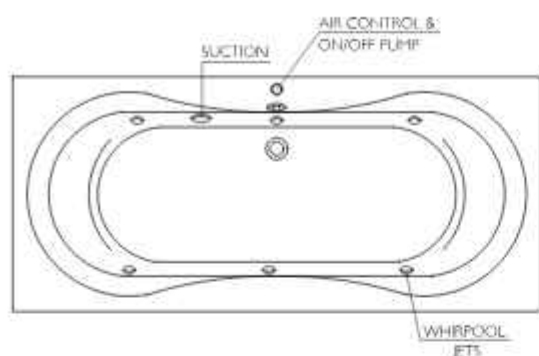

Senator

Freestanding Bathub
with White Overflow
with White Push Type Bath Waste
White

AQB-SEN-850-A-WH
AQB-SEN-860-A-WH

1500 x 690 x 615 mm
1650 x 735 x 610 mm

WHIRLPOOL SYSTEMS

One Year Guarantee Service Contract Available