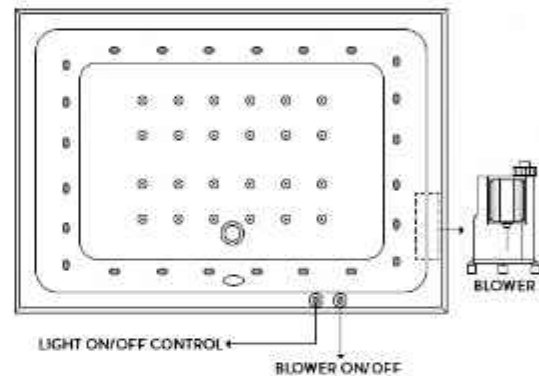

System Luxury SPA
Luxury SPA System with 24 Spa Air Jets and 24 Chromotherapy Lights, with Electronic Touch Controls