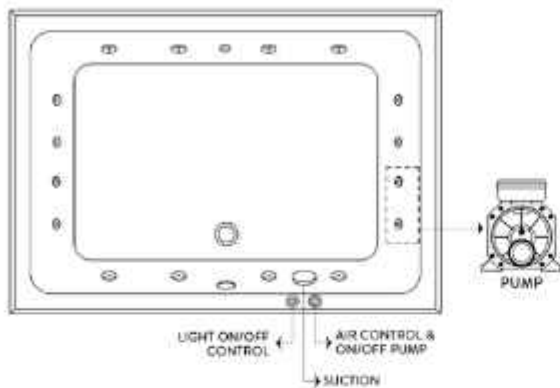

System 8C - Deluxe Whirlpool
8 Self-Draining Whirlpool Jets, Pneumatic Control Switch, 4 Back & 4 Feet Jets, Underwater Lighting

Garda
Inset Bathtub
with Overflow
2000 x 1400 x 455 mm
White