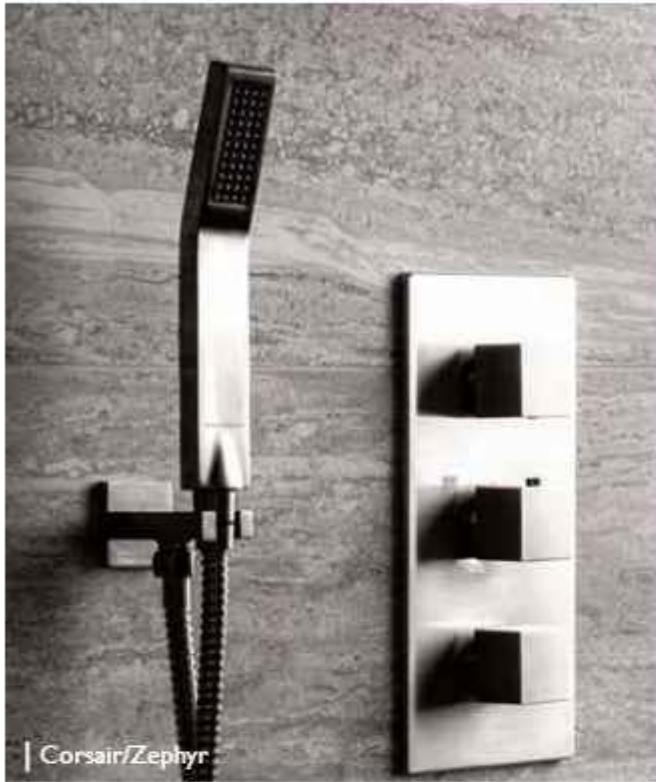

FINISHES:

Chrome

Brushed Nickel

Brushed Copper

Matt Black

Lacquered Zanzibar

PVD Gold

Mezzanine