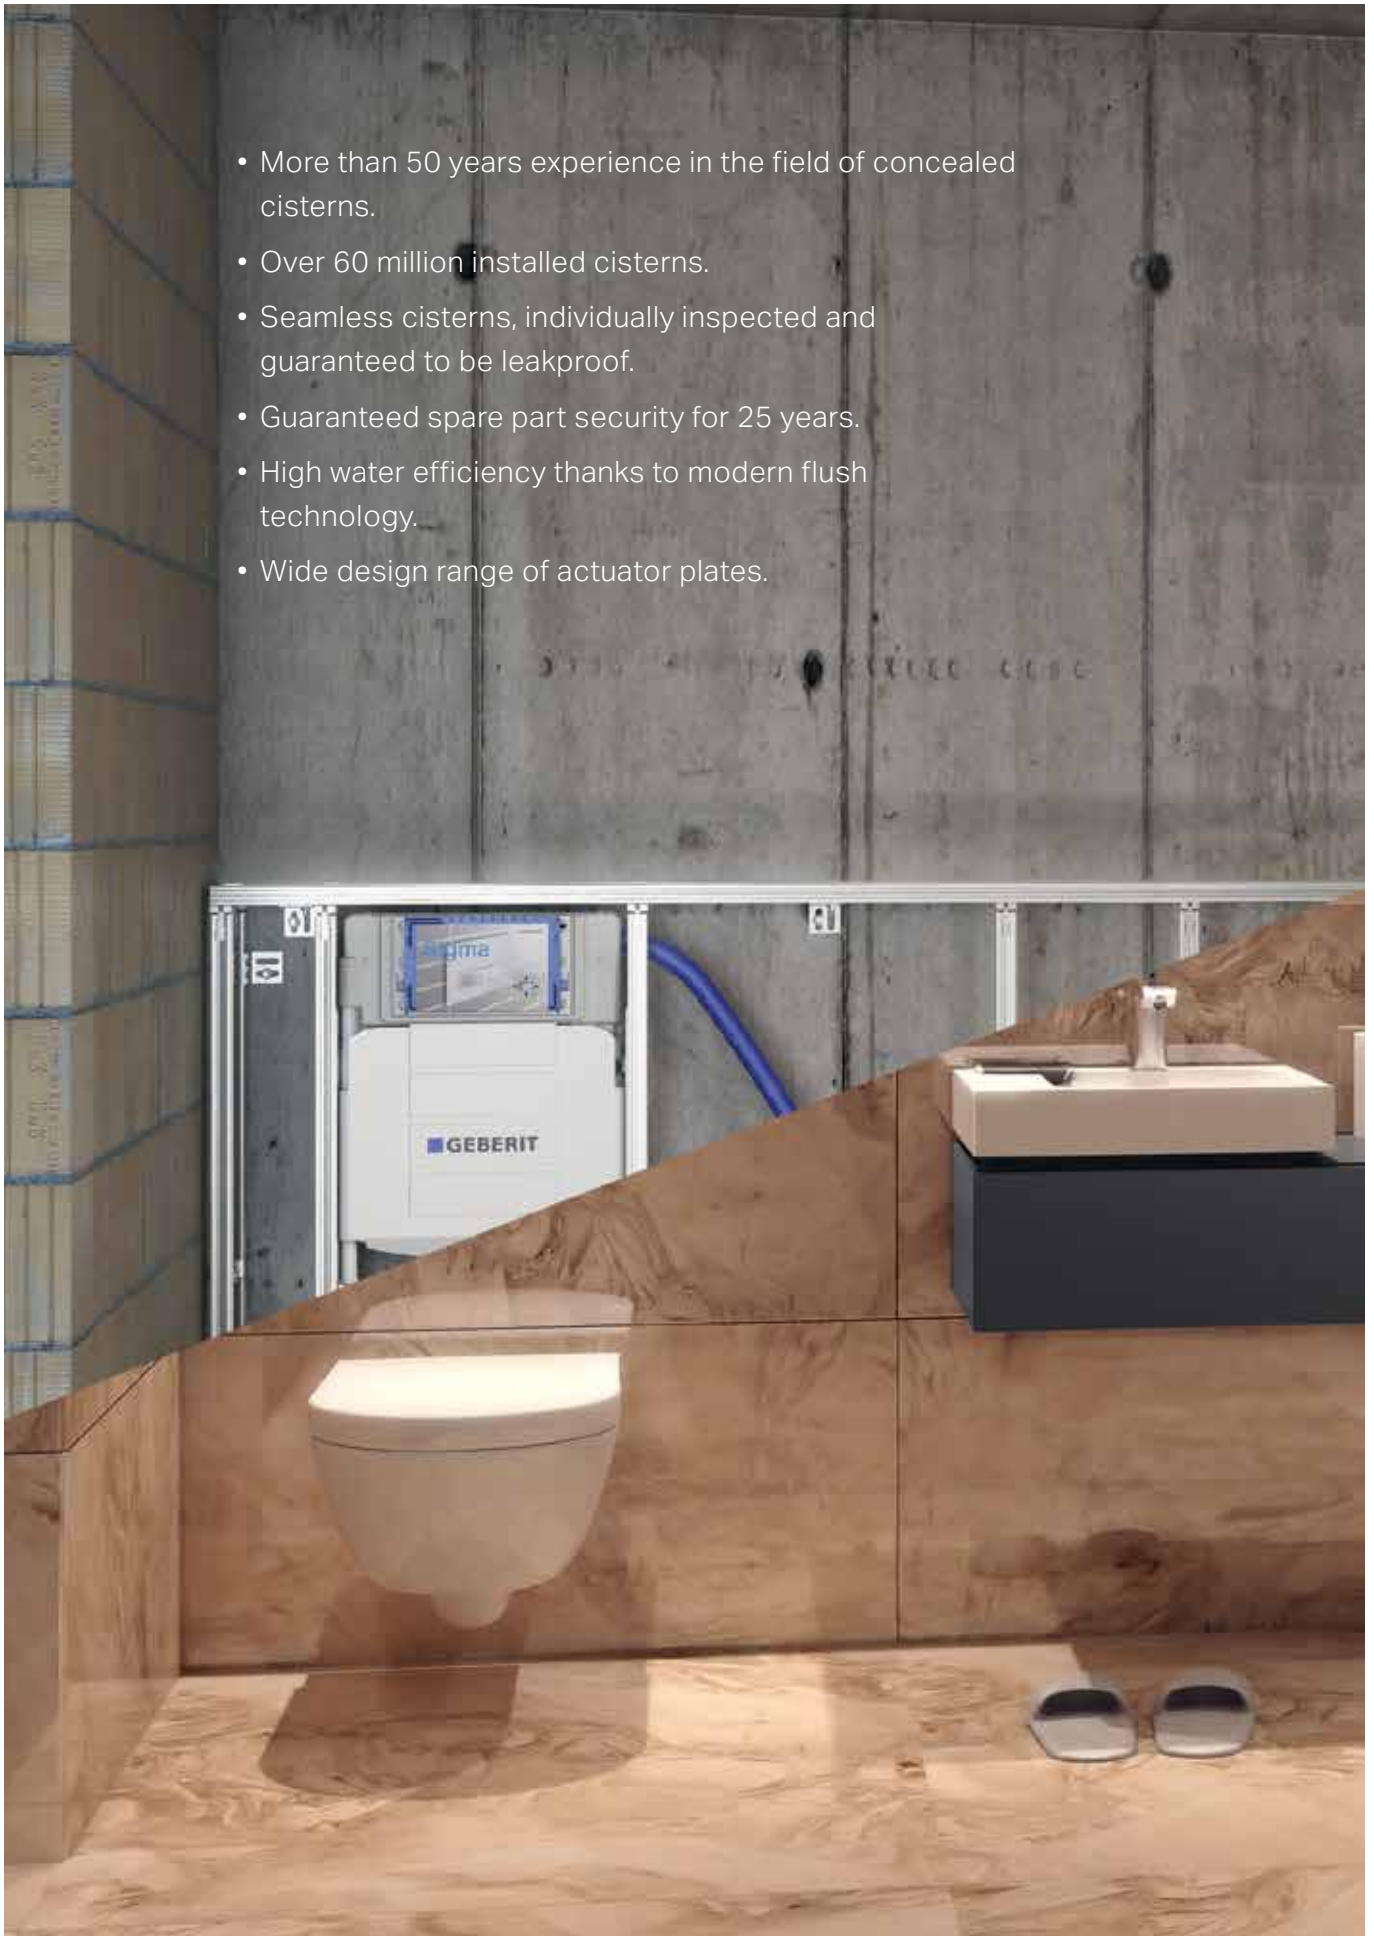

OPENING SPACE

As soon as the sanitary technology hides behind the wall, a new feeling of space is created. A wall-hung solution makes your bathroom look bigger.

EASY TO CLEAN

The fewer edges, joints and corners, the simpler to clean and more hygienic. Particularly in the WC area, it is better when ceramic appliances are wall-mounted to keep the floor space open.

↑

Introducing the first concealed cistern in 1964

↑

Current state of modern technology

- More than 50 years experience in the field of concealed cisterns.
- Over 60 million installed cisterns.
- Seamless cisterns, individually inspected and guaranteed to be leakproof.
- Guaranteed spare part security for 25 years.
- High water efficiency thanks to modern flush technology.
- Wide design range of actuator plates.

GEBERIT SIGMA CISTERNS

TOUCHING DESIGN

STYLISH CALLING CARDS

The Geberit Sigma concealed cisterns not only offer numerous installation possibilities, but also the widest range of stylish actuator plates. Be it for single flush, dual flush or stop-and-go flush, mechanical, pneumatic, hydraulic or touchless actuation.