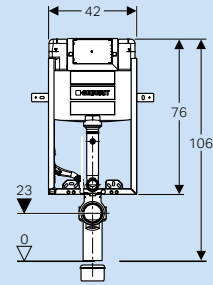

GEBERIT ALPHA

111.030.00.1	111.060.00.1	110.175.00.1 110.174.00.1*	458.175.00.1	Article number
12 cm	12 cm	8 cm	8 cm	Cistern thickness
98 cm	112 cm	109 cm	114 cm	Cistern height
×	×	×	×	For solid construction
×	×		×	For drywall construction
×	×	×	×	Wall-hung-ready (fixation for wall-hung ceramic included)
×				For top actuation
×	×			With conduit pipe for Geberit AquaClean
×	×			Tool-free maintenance
				Barrier-free solution
				Corner solution
				Odour extraction unit included