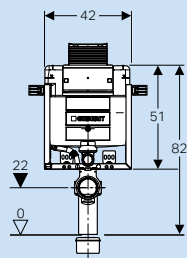

GEBERIT ALPHA

111.030.00.1	111.060.00.1	110.175.00.1 110.174.00.1*	458.175.00.1	Article number
12 cm	12 cm	8 cm	8 cm	Cistern thickness
98 cm	112 cm	109 cm	114 cm	Cistern height
×	×	×	×	For solid construction
×	×		×	For drywall construction
×	×	×	×	Wall-hung-ready (fixation for wall-hung ceramic included)
×				For top actuation
×	×			With conduit pipe for Geberit AquaClean
×	×			Tool-free maintenance
				Barrier-free solution
				Corner solution
				Odour extraction unit included