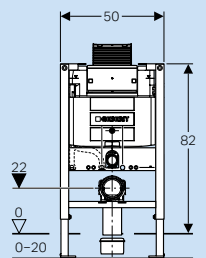

GEBERIT ALPHA

111.030.00.1	111.060.00.1	110.175.00.1 110.174.00.1*	458.175.00.1	Article number
12 cm	12 cm	8 cm	8 cm	Cistern thickness
98 cm	112 cm	109 cm	114 cm	Cistern height
×	×	×	×	For solid construction
×	×		×	For drywall construction
×	×	×	×	Wall-hung-ready (fixation for wall-hung ceramic included)
×				For top actuation
×	×			With conduit pipe for Geberit AquaClean
×	×			Tool-free maintenance
				Barrier-free solution
				Corner solution
				Odour extraction unit included