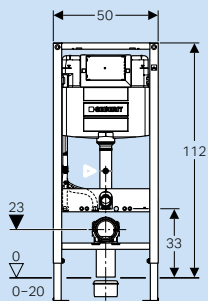

GEBERIT ALPHA

111.030.00.1	111.060.00.1	110.175.00.1 110.174.00.1*	458.175.00.1	Article number
12 cm	12 cm	8 cm	8 cm	Cistern thickness
98 cm	112 cm	109 cm	114 cm	Cistern height
×	×	×	×	For solid construction
×	×		×	For drywall construction
×	×	×	×	Wall-hung-ready (fixation for wall-hung ceramic included)
×				For top actuation
×	×			With conduit pipe for Geberit AquaClean
×	×			Tool-free maintenance
				Barrier-free solution
				Corner solution
				Odour extraction unit included