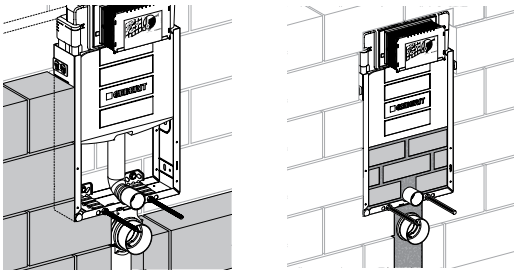

Whether it be under windows or sloping roofs, in a corner or on a free-standing wall, systems and products from Geberit give you practically unlimited possibilities. Installations behind the wall lend elegance and increased space; part-height prewall installations offer additional storage possibilities.

SOLID WALL INSTALLATION

Geberit Kombifix installation elements are exclusively suitable for solid construction. They must be fastened in front of or inside a solid wall and then subsequently brick lined.