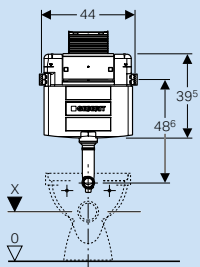

GEBERIT ALPHA

111.030.00.1	111.060.00.1	110.175.00.1 110.174.00.1*	458.175.00.1	Article number
12 cm	12 cm	8 cm	8 cm	Cistern thickness
98 cm	112 cm	109 cm	114 cm	Cistern height
×	×	×	×	For solid construction
×	×		×	For drywall construction
×	×	×	×	Wall-hung-ready (fixation for wall-hung ceramic included)
×				For top actuation
×	×			With conduit pipe for Geberit AquaClean
×	×			Tool-free maintenance
				Barrier-free solution
				Corner solution
				Odour extraction unit included