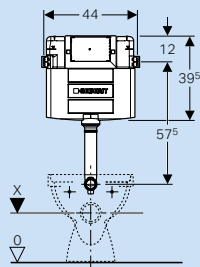

GEBERIT ALPHA

111.030.00.1	111.060.00.1	110.175.00.1 110.174.00.1*	458.175.00.1	Article number
12 cm	12 cm	8 cm	8 cm	Cistern thickness
98 cm	112 cm	109 cm	114 cm	Cistern height
×	×	×	×	For solid construction
×	×		×	For drywall construction
×	×	×	×	Wall-hung-ready (fixation for wall-hung ceramic included)
×				For top actuation
×	×			With conduit pipe for Geberit AquaClean
×	×			Tool-free maintenance
				Barrier-free solution
				Corner solution
				Odour extraction unit included