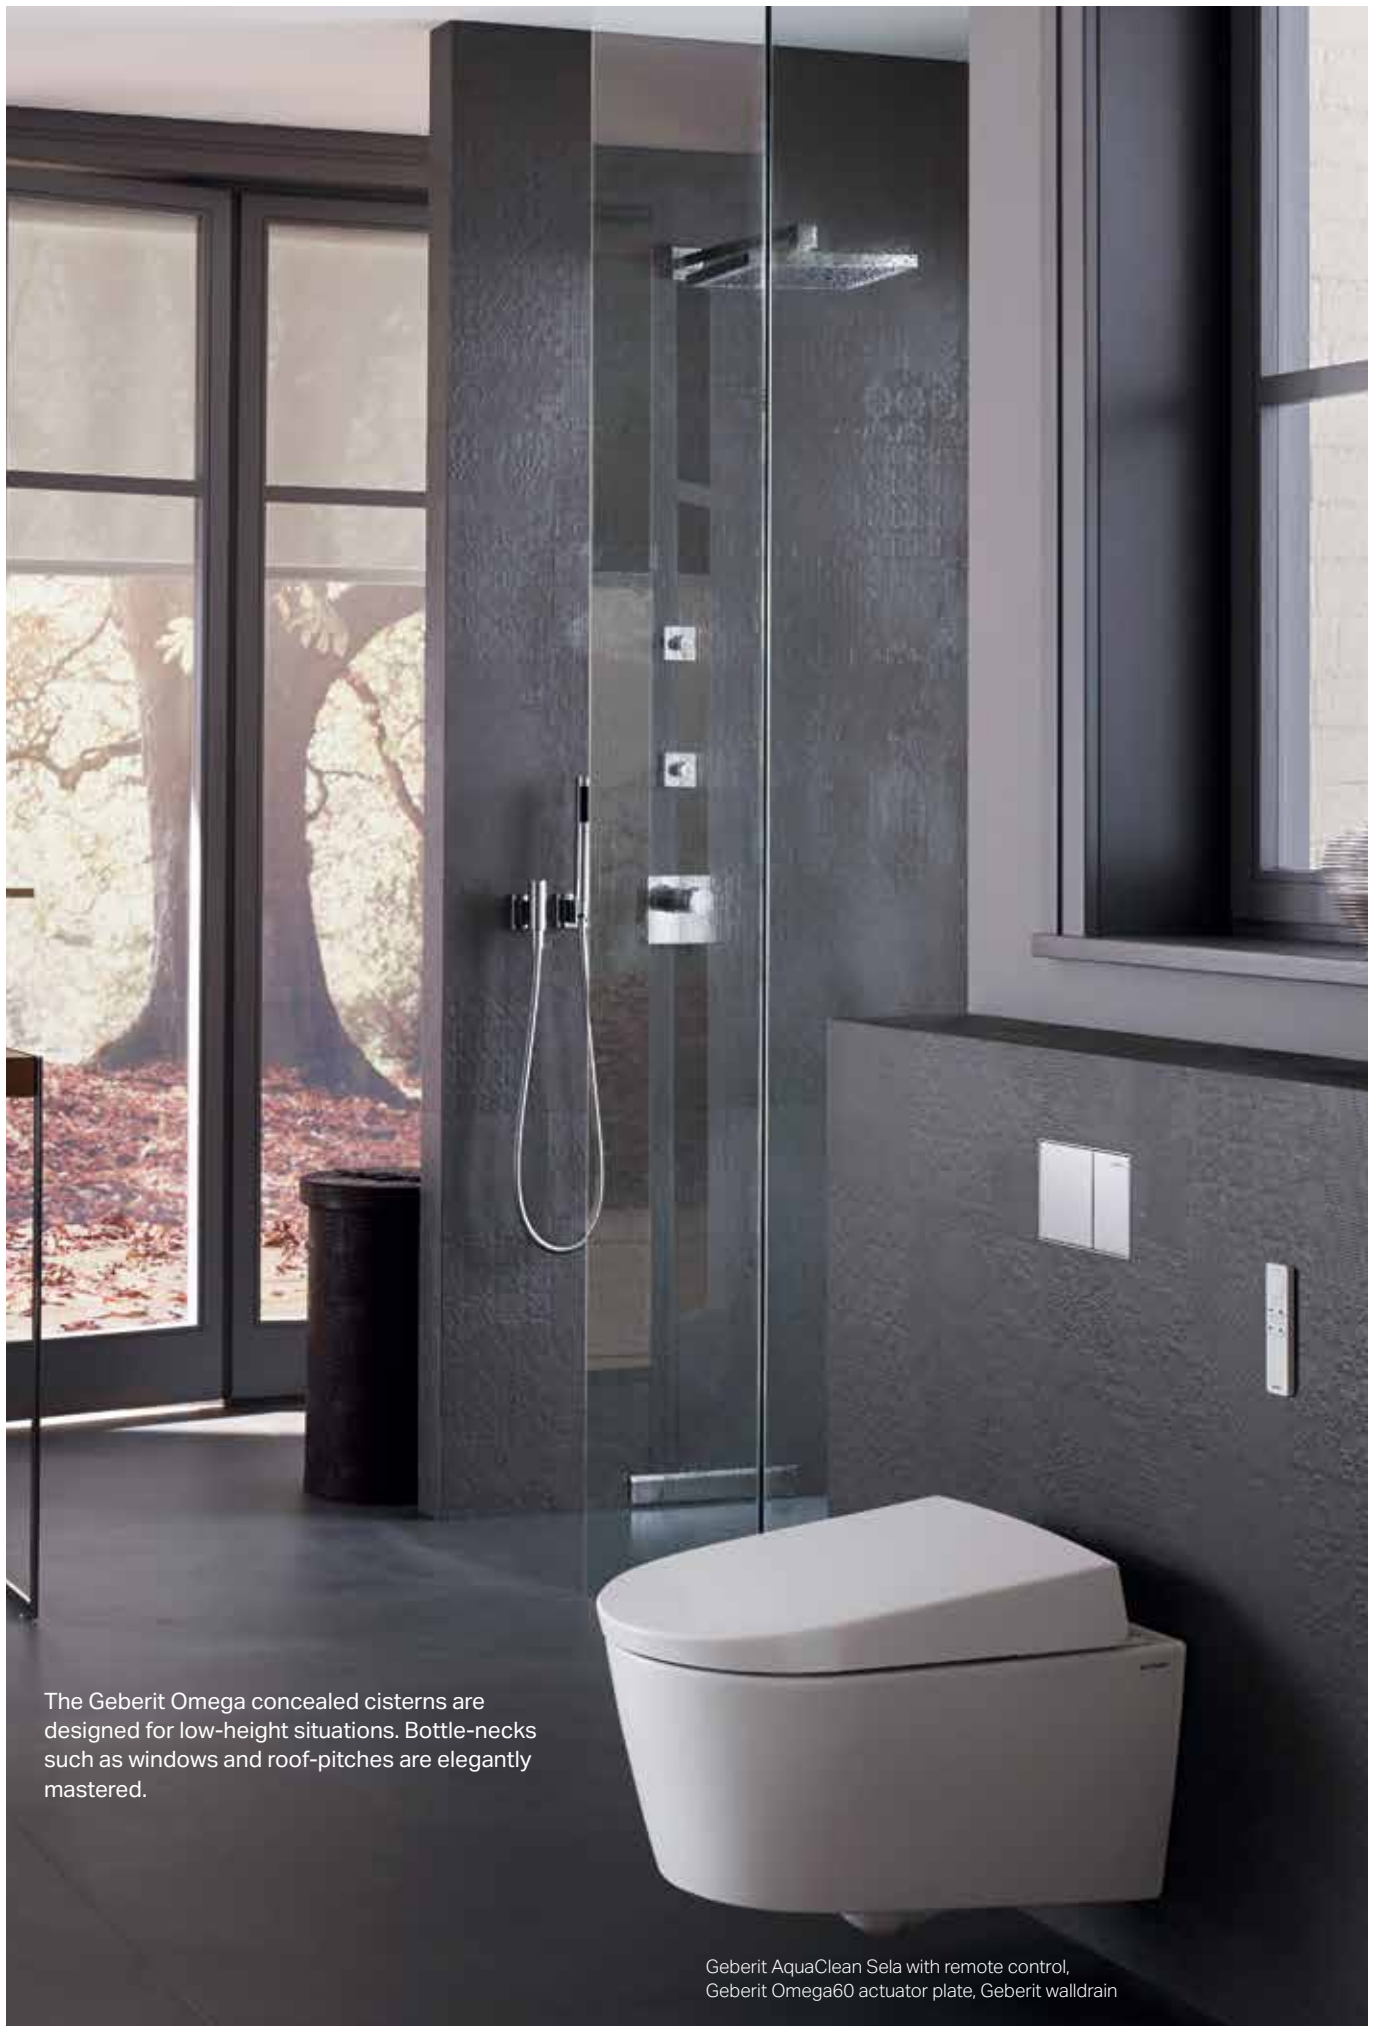

GEBERIT OMEGA CISTERNS

SMALL AND

POWERFUL

Geberit AquaClean Sela with remote control,
Geberit Omega60 actuator plate customised,
Geberit remote flush actuation type 70

FREEDOM OF PLACE

If you want to have a clean front view, Geberit Omega is offering the solution. Geberit Omega cisterns can be activated from the top. This adds to the various design options with Geberit concealed cisterns.

SMALL ACTUATORS

The service opening of the Geberit Omega cistern has a size of 180 mm x 110 mm which allows the installation of small, elegant actuator plates: Omega20, Omega30 and the surface-even Omega60.

Omega20

Omega30

The Geberit Omega concealed cisterns are designed for low-height situations. Bottle-necks such as windows and roof-pitches are elegantly mastered.

Geberit AquaClean Sela with remote control,
Geberit Omega60 actuator plate, Geberit wall drain