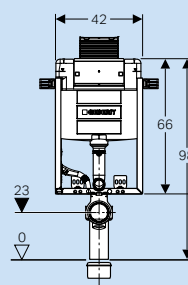

GEBERIT ALPHA

111.030.00.1	111.060.00.1	110.175.00.1 110.174.00.1*	458.175.00.1	Article number
12 cm	12 cm	8 cm	8 cm	Cistern thickness
98 cm	112 cm	109 cm	114 cm	Cistern height
×	×	×	×	For solid construction
×	×		×	For drywall construction
×	×	×	×	Wall-hung-ready (fixation for wall-hung ceramic included)
×				For top actuation
×	×			With conduit pipe for Geberit AquaClean
×	×			Tool-free maintenance
				Barrier-free solution
				Corner solution
				Odour extraction unit included