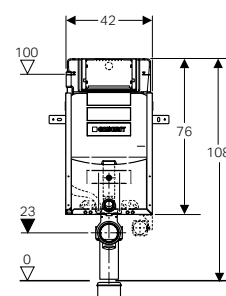

CONCEALED CISTERNS OVERVIEW

AT ONE **GLANCE**

GEBERIT SIGMA

Article number	109.300.00.5	109.791.00.1	110.350.00.5 110.340.00.5 *	110.792.00.1
Cistern thickness	12 cm	8 cm	12 cm	8 cm
Cistern height	108 cm	119 cm **	108 cm	109 cm
For solid construction	x	x	x	x
For drywall construction				
Wall-hung-ready (fixation for wall-hung ceramic included)			x	x
For top actuation				
With conduit pipe for Geberit AquaClean			x	x
Tool-free maintenance	x	x	x	x
Barrier-free solution				
Corner solution				
Odour extraction unit included				

Dimensions

* With leg supports

** Can be cut to length, up to 13 cm

GEBERIT OMEGA

111.300.00.5

111.796.00.1

111.350.00.5

111.370.00.5