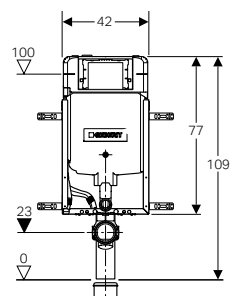

Dimensions

* With leg supports

** Can be cut to length, up to 13 cm