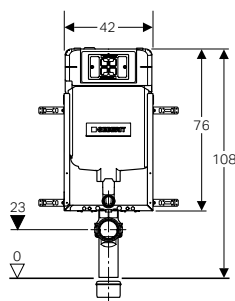

GEBERIT ALPHA

111.030.00.1	111.060.00.1	110.175.00.1 110.174.00.1*	458.175.00.1	Article number
12 cm	12 cm	8 cm	8 cm	Cistern thickness
98 cm	112 cm	109 cm	114 cm	Cistern height
×	×	×	×	For solid construction
×	×		×	For drywall construction
×	×	×	×	Wall-hung-ready (fixation for wall-hung ceramic included)
×				For top actuation
×	×			With conduit pipe for Geberit AquaClean
×	×			Tool-free maintenance
				Barrier-free solution
				Corner solution
				Odour extraction unit included