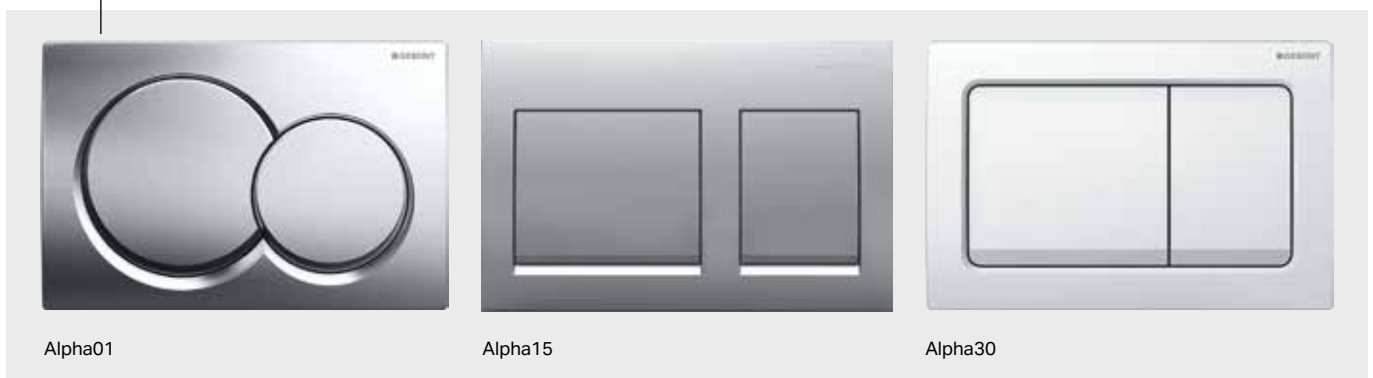

GEBERIT ALPHA CISTERNS

STRIKING SIMPLICITY

Geberit Alpha concealed cisterns are offering a slightly reduced scope of options but are nonetheless standing for high quality and reliability. The cisterns can be installed in either brick walls or drywalls. For standard bathroom requirements the perfect match.

Geberit Alpha actuator plates come in five designs in four different finishes. They are all made of high quality plastic.

OPTIONS WITH GEBERIT ALPHA CONCEALED CISTERNS:

	for solid wall	for drywall	GiS compatible	corner solution	barrier-free solution	front actuation	top actuation	low-height	tool-free maintenance	odour extraction	AquaClean connection	WELL-Label
Geberit Sigma	x	x	x	x	x	x			x	x	x	x
Geberit Omega	x	x	x			x	x	x	x		x	x
Geberit Alpha	x	x				x