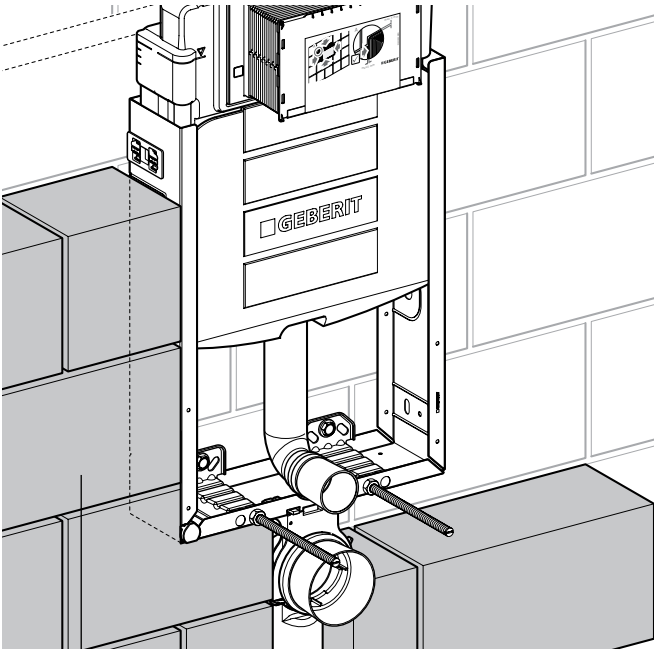

20

GEBERIT ALPHA CISTERNS

Geberit Alpha cisterns are the latest members of the family.