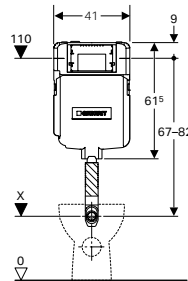

Dimensions

* With leg supports

** Can be cut to length, up to 13 cm