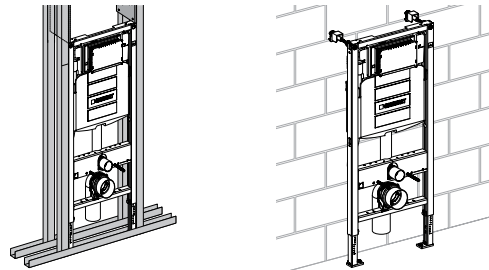

DRYWALL INSTALLATION

Geberit Duofix installation elements are suitable for all drywall construction situations with a drywall system. It is possible to create complete room-height prewalls or partition walls.