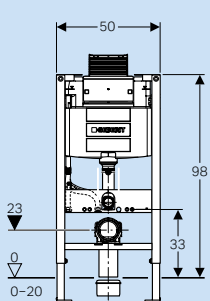

GEBERIT ALPHA

111.030.00.1	111.060.00.1	110.175.00.1 110.174.00.1*	458.175.00.1	Article number
12 cm	12 cm	8 cm	8 cm	Cistern thickness
98 cm	112 cm	109 cm	114 cm	Cistern height
×	×	×	×	For solid construction
×	×		×	For drywall construction
×	×	×	×	Wall-hung-ready (fixation for wall-hung ceramic included)
×				For top actuation
×	×			With conduit pipe for Geberit AquaClean
×	×			Tool-free maintenance
				Barrier-free solution
				Corner solution
				Odour extraction unit included