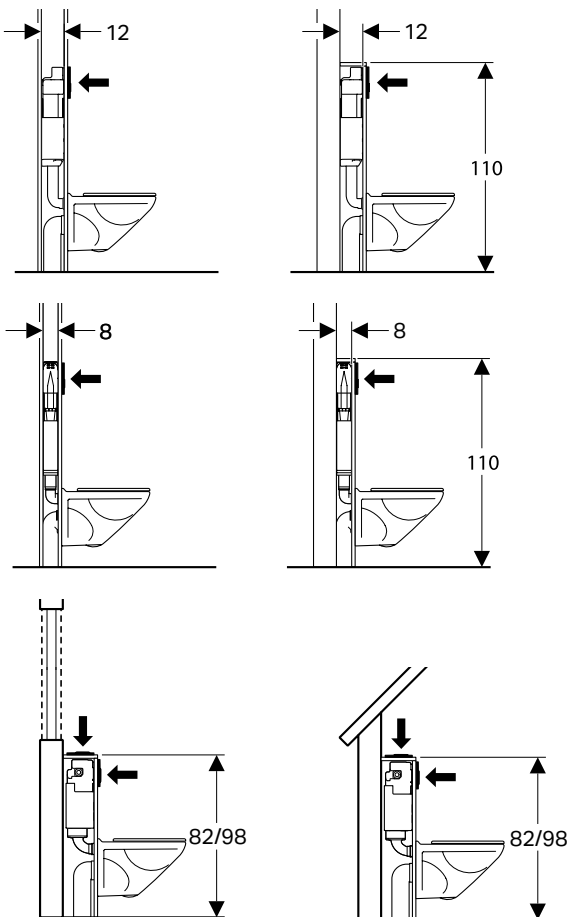

←
12 CM CISTERN-THICKNESS
 In the wall or in front of the wall. Flushing actuation from the front. Choose either a Sigma 12 cm cistern, an Omega cistern or an Alpha cistern with the included brackets.