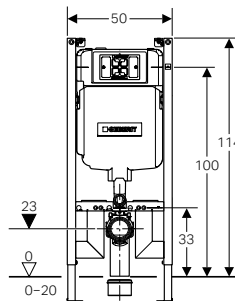

GEBERIT ALPHA

111.030.00.1	111.060.00.1	110.175.00.1 110.174.00.1*	458.175.00.1	Article number
12 cm	12 cm	8 cm	8 cm	Cistern thickness
98 cm	112 cm	109 cm	114 cm	Cistern height
×	×	×	×	For solid construction
×	×		×	For drywall construction
×	×	×	×	Wall-hung-ready (fixation for wall-hung ceramic included)
×				For top actuation
×	×			With conduit pipe for Geberit AquaClean
×	×			Tool-free maintenance
				Barrier-free solution
				Corner solution
				Odour extraction unit included