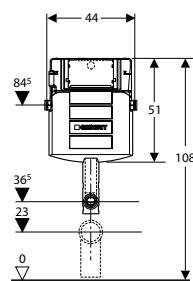

CONCEALED CISTERNS OVERVIEW

AT ONE **GLANCE**

GEBERIT SIGMA

Article number	109.300.00.5	109.791.00.1	110.350.00.5 110.340.00.5 *	110.792.00.1
Cistern thickness	12 cm	8 cm	12 cm	8 cm
Cistern height	108 cm	119 cm **	108 cm	109 cm
For solid construction	x	x	x	x
For drywall construction				
Wall-hung-ready (fixation for wall-hung ceramic included)			x	x
For top actuation				
With conduit pipe for Geberit AquaClean			x	x
Tool-free maintenance	x	x	x	x
Barrier-free solution				
Corner solution				
Odour extraction unit included				

Dimensions

* With leg supports

** Can be cut to length, up to 13 cm

GEBERIT OMEGA

111.300.00.5

111.796.00.1

111.350.00.5

111.370.00.5