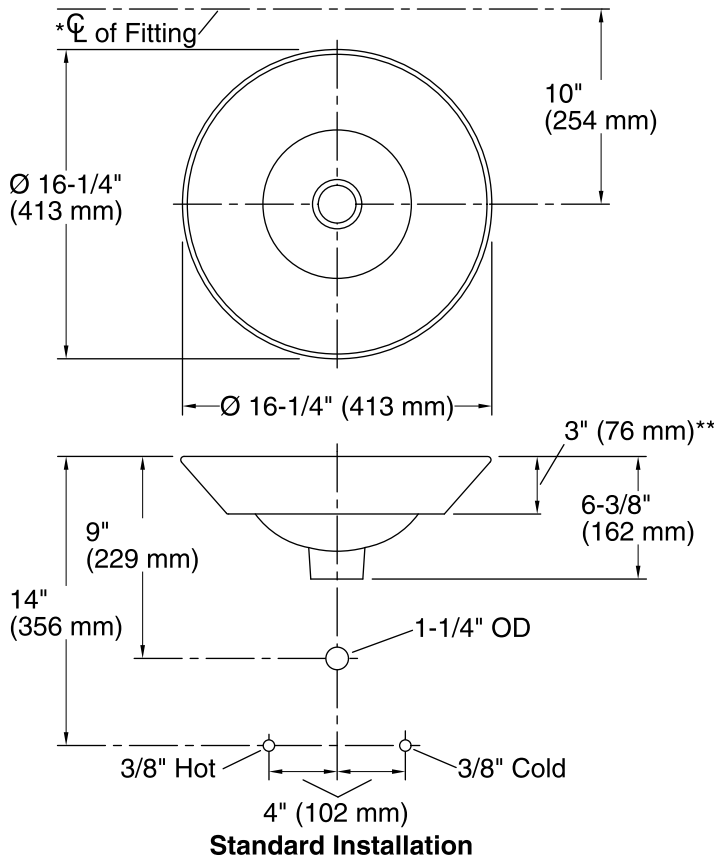

Color Code Description

 K7 Translucent Blue

Caravan® Nepal Conical Bell®

Above-counter/Wall-mount Bathroom Sink
K-14223-SR1

Technical Information

All product dimensions are nominal.

| | |
|---------------------|--|
| Bowl configuration: | Single |
| Installation: | Vessel, Wall-mount |
| Bowl area (Only): | Diameter: 15-7/8" (403 mm) Water depth: 4-1/4" (108 mm) |
| Drain hole: | 1-3/4" (44 mm) |
| Template: | 1002980-7, required, included |

Notes

Install this product according to the installation instructions.

*Spout must be 5" (127 mm) long (min) for adequate clearance into the bathroom sink when installed with centerline as shown.

NOTICE: Countertop manufacturer or cutter must use the cut-out template provided with the product, or a current one provided by Kohler Co. (call 1-800-4-KOHLER). Kohler Co. is not responsible for cut-out errors when the incorrect cut-out template is used.