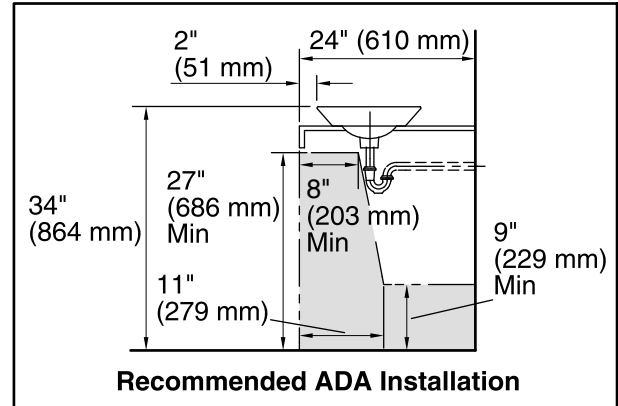

Material

- Vitreous china.

Installation

- Vessel

Recommended Products/Accessories

- K-7114 Pop-Up Drain
- K-7129 Drain
- K-9018 P-Trap
- K-9655 Wall-Mount Vessel Bracket

Included Components

- Additional Components:
- Adjustable linkage

Color Code Description

 K7 Translucent Blue

Caravan® Nepal Conical Bell®

Above-counter/Wall-mount Bathroom Sink
K-14223-SR1

Technical Information

All product dimensions are nominal.

| | |
|---------------------|--|
| Bowl configuration: | Single |
| Installation: | Vessel, Wall-mount |
| Bowl area (Only): | Diameter: 15-7/8" (403 mm) Water depth: 4-1/4" (108 mm) |
| Drain hole: | 1-3/4" (44 mm) |
| Template: | 1002980-7, required, included |

Notes

Install this product according to the installation instructions.

*Spout must be 5" (127 mm) long (min) for adequate clearance into the bathroom sink when installed with centerline as shown.

NOTICE: Countertop manufacturer or cutter must use the cut-out template provided with the product, or a current one provided by Kohler Co. (call 1-800-4-KOHLER). Kohler Co. is not responsible for cut-out errors when the incorrect cut-out template is used.