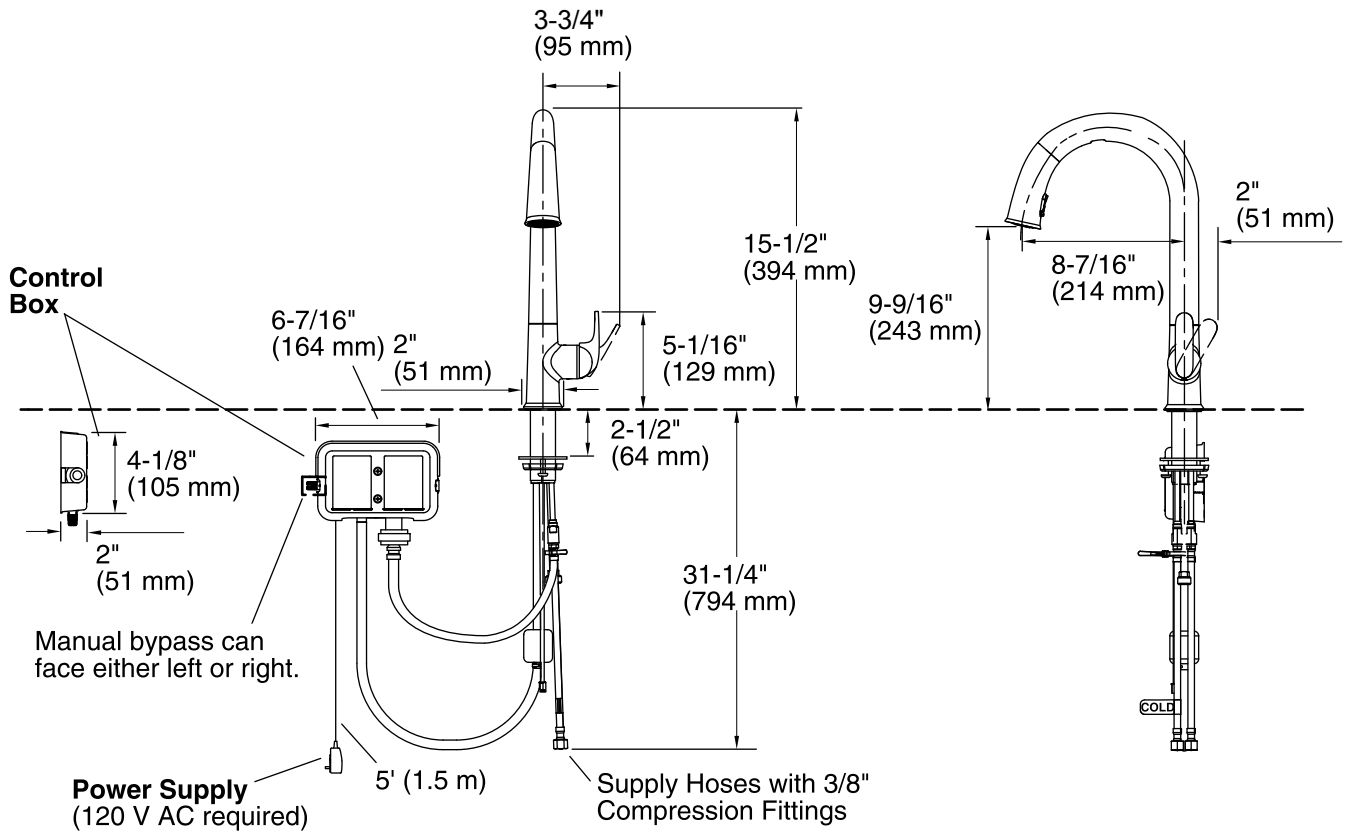

Required Electrical Service

One circuit required, protected with Class A Ground-Fault Circuit-Interrupter (GFCI) or Residual Current Device (RCD).
120 V

Technical Information

All product dimensions are nominal.

Power source: Plug - AC, included

Faucet:

Flow rate: 1.5 gal/min (5.7 l/min)

Pressure: 60 psi (4.1 bar)

Spout:

Spout reach: 8-7/16" (214 mm)

Notes

Install this product according to the installation guide.

REQUIRED: Unswitched power outlet (120 V AC) located below the sink and within 5' (1.5 m) of the control box. (Garbage disposals typically use switched outlets and are not recommended.)

ADA, CSA B651 compliant when installed to the specific requirements of these regulations.