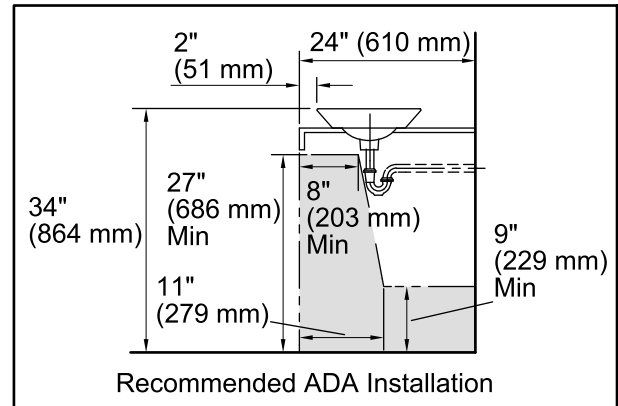

Material

- Vitreous china.

Installation

- Vessel

Recommended Products/Accessories

- K-7114 Pop-Up Drain
- K-7129 Drain
- K-9018 P-Trap
- K-9655 Wall-Mount Vessel Bracket

Included Components

- Additional Components:
- Adjustable linkage

Color	Code	Description
	K5	Translucent Cashmere

Gilded Meadow™ Conical Bell®
 Above-counter/Wall-mount Bathroom Sink
K-45922-DE

Technical Information

All product dimensions are nominal.

- Bowl configuration: Single
- Installation: Wall-mount, Vessel
- Bowl area: Diameter: 15-7/8" (403 mm)
Water depth: 4-1/4" (108 mm)
- Drain hole: 1-3/4" (44 mm)
- Template: 1002980-7, required, included

Notes

Install this product according to the installation instructions.

Product does not have an overflow.

*Spout must be 5" (127 mm) long (min) for adequate clearance into the bathroom sink when installed with centerline as shown.