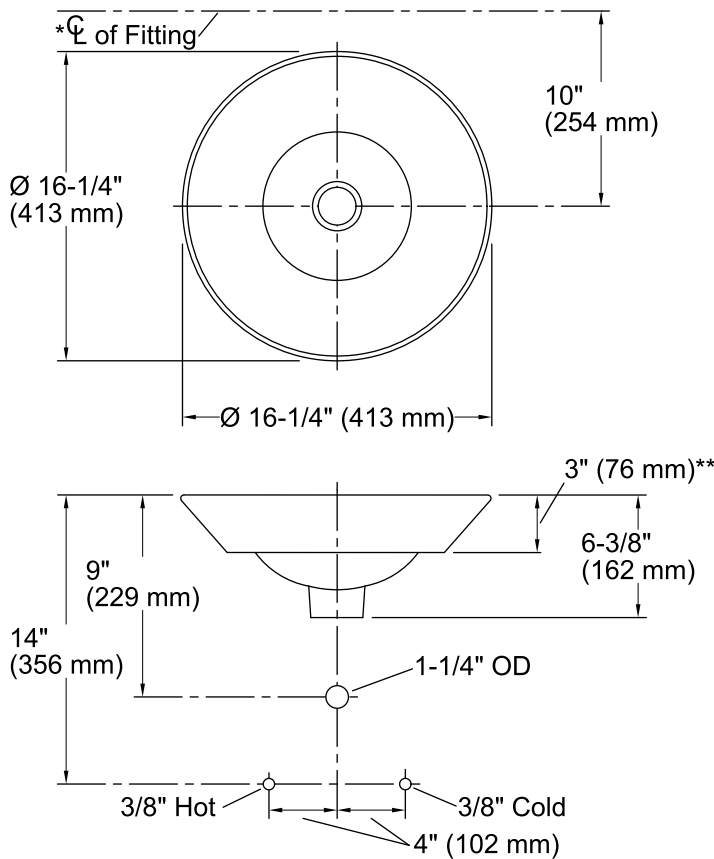

Color	Code	Description
	K5	Translucent Cashmere

Gilded Meadow™ Conical Bell®
 Above-counter/Wall-mount Bathroom Sink
K-45922-DE

Technical Information

All product dimensions are nominal.

- Bowl configuration: Single
- Installation: Wall-mount, Vessel
- Bowl area: Diameter: 15-7/8" (403 mm)
Water depth: 4-1/4" (108 mm)
- Drain hole: 1-3/4" (44 mm)
- Template: 1002980-7, required, included

Notes

Install this product according to the installation instructions.

Product does not have an overflow.

*Spout must be 5" (127 mm) long (min) for adequate clearance into the bathroom sink when installed with centerline as shown.