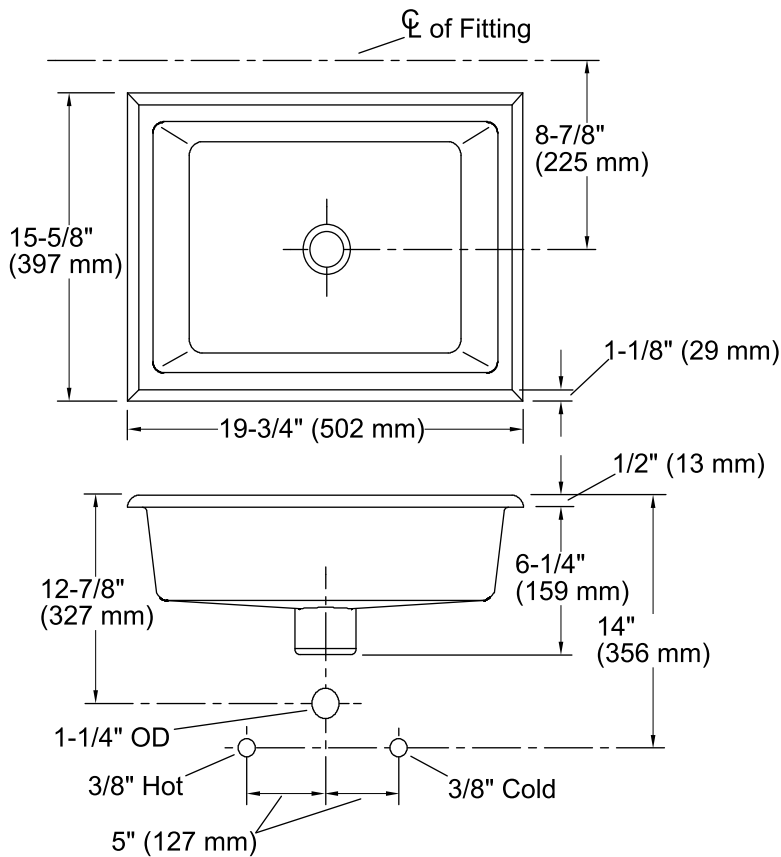

#### Technical Information

All product dimensions are nominal.

Bowl configuration:	Single
Installation:	Under-mount
Bowl area (Only):	Length: 17" (432 mm)
	Width: 13" (330 mm)
	Water depth: 4-1/2" (114 mm)
Drain hole:	1-3/4" (44 mm)
Template:	1006809-7, required, not included