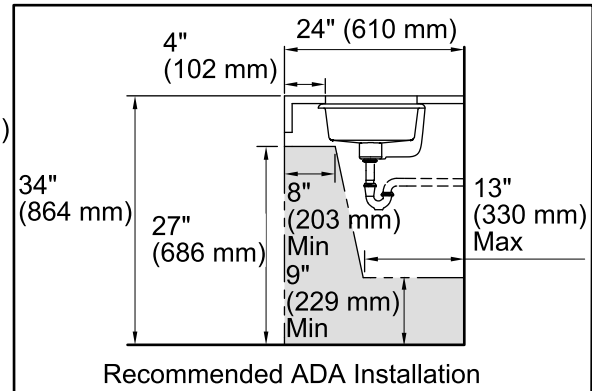

#### Technical Information

All product dimensions are nominal.

Bowl configuration:	Single
Installation:	Under-mount
Bowl area (Only):	Length: 17" (432 mm)
	Width: 13" (330 mm)
	Water depth: 4-1/2" (114 mm)
Drain hole:	1-3/4" (44 mm)
Template:	1006809-7, required, not included