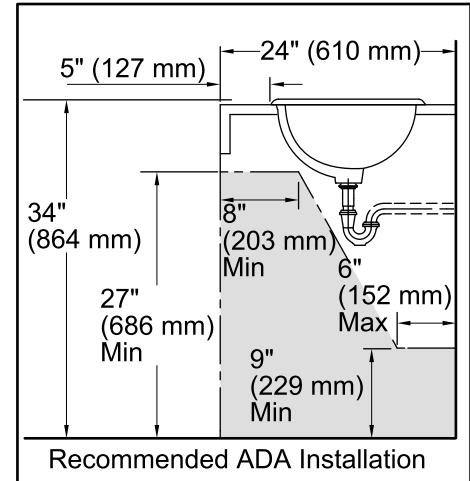

### Included Components

Additional Components:

Adjustable linkage

ADA

### Technical Information

All product dimensions are nominal.

Bowl configuration:	Single
Installation:	Drop-in
Bowl area (Only):	Length: 21" (533 mm) Width: 12" (305 mm) Water depth: 4-7/8" (124 mm)
Drain hole:	1-3/4" (44 mm)
Template:	110359-7, required, included

### Notes

Install this product according to the installation instructions.

4-5/8" (117 mm) minimum faucet spout length needed to reach over rim into basin.

**NOTICE:** Countertop manufacturer or cutter must use the cut-out template provided with the product, or a current one provided by Kohler Co. (call 1-800-4-KOHLER). Kohler Co. is not responsible for cutout errors when the incorrect cutout template is used.