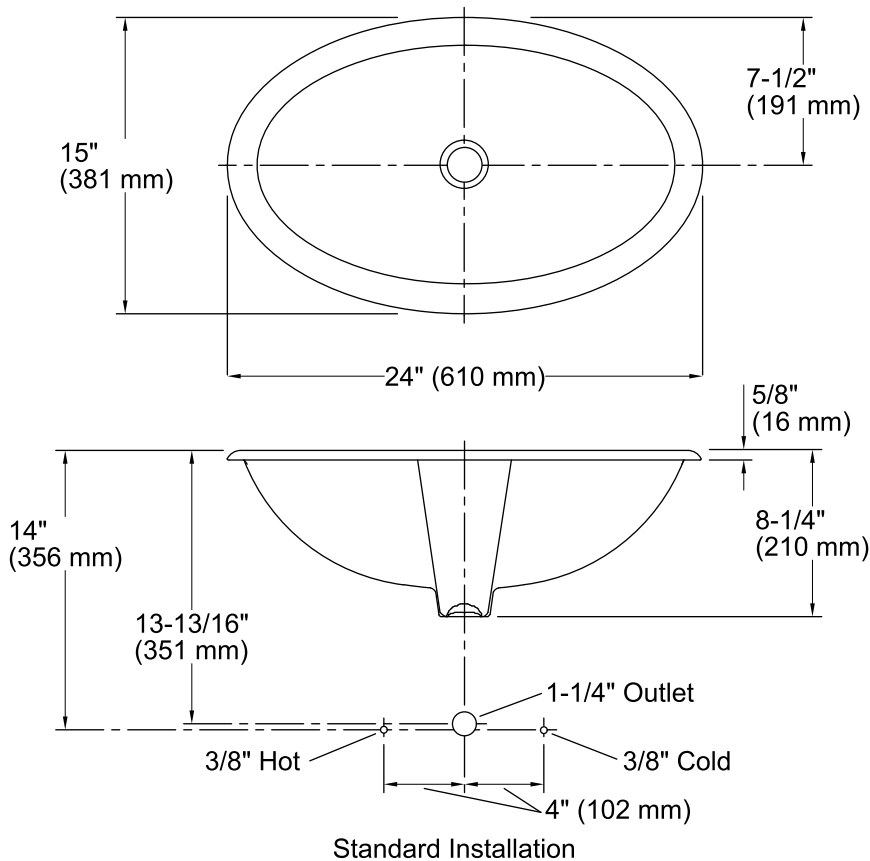

### Technical Information

All product dimensions are nominal.

Bowl configuration:	Single
Installation:	Drop-in
Bowl area (Only):	Length: 21" (533 mm) Width: 12" (305 mm) Water depth: 4-7/8" (124 mm)
Drain hole:	1-3/4" (44 mm)
Template:	110359-7, required, included

### Notes

Install this product according to the installation instructions.

4-5/8" (117 mm) minimum faucet spout length needed to reach over rim into basin.

**NOTICE:** Countertop manufacturer or cutter must use the cut-out template provided with the product, or a current one provided by Kohler Co. (call 1-800-4-KOHLER). Kohler Co. is not responsible for cutout errors when the incorrect cutout template is used.