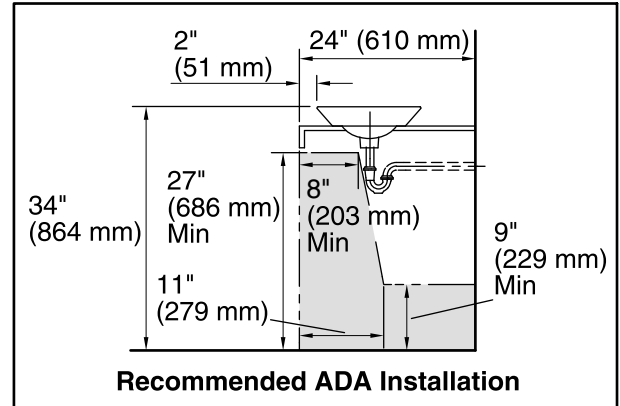

Imperial Blue™ Conical Bell®

Above-counter/Wall-mount Bathroom Sink
K-14223-VB

Technical Information

All product dimensions are nominal.

Bowl configuration:	Single
Installation:	Vessel, Wall-mount
Bowl area (Only):	Diameter: 15-7/8" (403 mm) Water depth: 4-1/4" (108 mm)
Drain hole:	1-3/4" (44 mm)
Template:	1002980-7, required, included

Notes

Install this product according to the installation instructions.

*Spout must be 5" (127 mm) long (min) for adequate clearance into the bathroom sink when installed with centerline as shown.

NOTICE: Countertop manufacturer or cutter must use the cut-out template provided with the product, or a current one provided by Kohler Co. (call 1-800-4-KOHLER). Kohler Co. is not responsible for cut-out errors when the incorrect cut-out template is used.

ADA, CSA B651 compliant when installed to the specific requirements of these regulations.