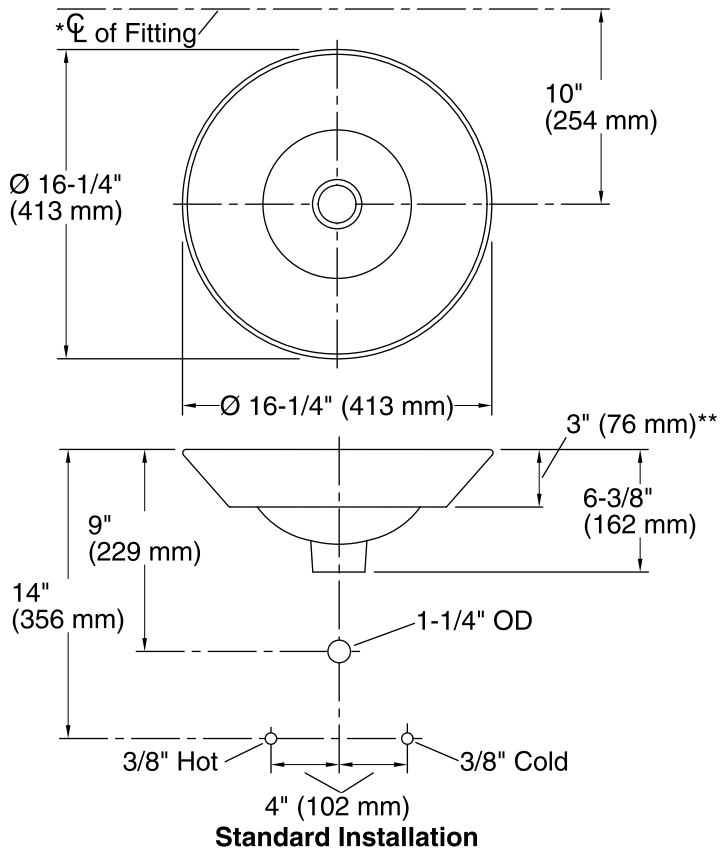

Color	Code	Description
-------	------	-------------

	0	White
--	---	-------

Imperial Blue™ Conical Bell®

Above-counter/Wall-mount Bathroom Sink
K-14223-VB

Technical Information

All product dimensions are nominal.

Bowl configuration:	Single
Installation:	Vessel, Wall-mount
Bowl area (Only):	Diameter: 15-7/8" (403 mm) Water depth: 4-1/4" (108 mm)
Drain hole:	1-3/4" (44 mm)
Template:	1002980-7, required, included

Notes

Install this product according to the installation instructions.

*Spout must be 5" (127 mm) long (min) for adequate clearance into the bathroom sink when installed with centerline as shown.

NOTICE: Countertop manufacturer or cutter must use the cut-out template provided with the product, or a current one provided by Kohler Co. (call 1-800-4-KOHLER). Kohler Co. is not responsible for cut-out errors when the incorrect cut-out template is used.