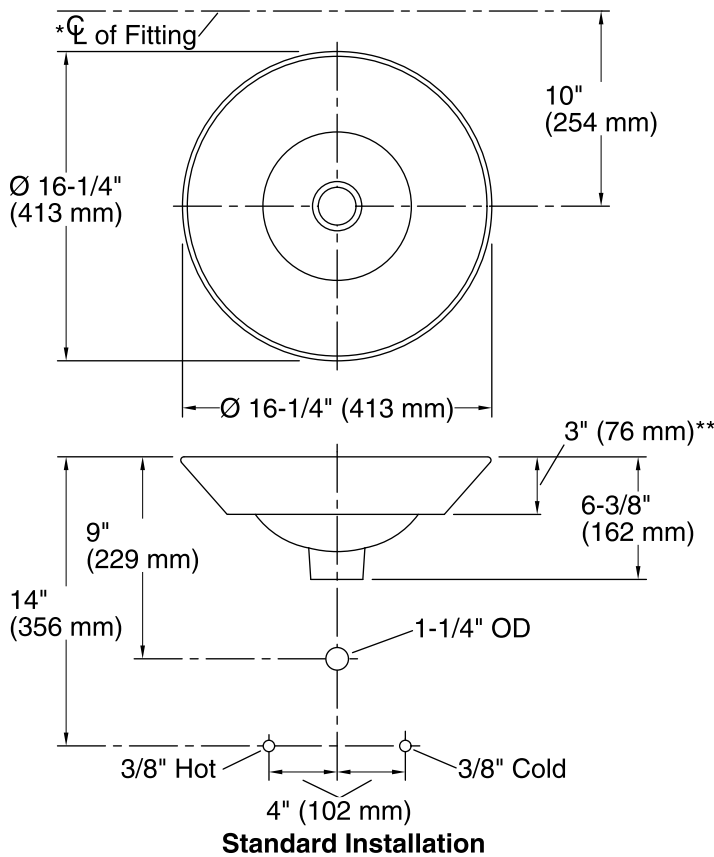

Serpentine Bronze™ Conical Bell®
Above-counter/Wall-mount Bathroom Sink
K-14223-SP

Technical Information

All product dimensions are nominal.

- Bowl configuration: Single
- Installation: Vessel, Wall-mount
- Bowl area (Only): Diameter: 15-7/8" (403 mm)
  Water depth: 4-1/4" (108 mm)
- Drain hole: 1-3/4" (44 mm)
- Template: 1002980-7, required, included

Notes

- Install this product according to the installation instructions.
- *Spout must be 5" (127 mm) long (min) for adequate clearance into the bathroom sink when installed with centerline as shown.
- NOTICE: Countertop manufacturer or cutter must use the cut-out template provided with the product, or a current one provided by Kohler Co. (call 1-800-4-KOHLER). Kohler Co. is not responsible for cut-out errors when the incorrect cut-out template is used.
- ADA, CSA B651 compliant when installed to the specific requirements of these regulations.