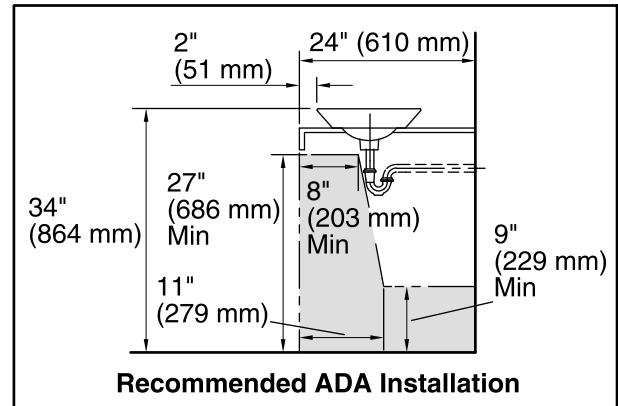

Serpentine Bronze™ Conical Bell®
Above-counter/Wall-mount Bathroom Sink
K-14223-SP

Technical Information

All product dimensions are nominal.

- Bowl configuration: Single
- Installation: Vessel, Wall-mount
- Bowl area (Only): Diameter: 15-7/8" (403 mm)
  Water depth: 4-1/4" (108 mm)
- Drain hole: 1-3/4" (44 mm)
- Template: 1002980-7, required, included

Notes

- Install this product according to the installation instructions.
- *Spout must be 5" (127 mm) long (min) for adequate clearance into the bathroom sink when installed with centerline as shown.
- NOTICE: Countertop manufacturer or cutter must use the cut-out template provided with the product, or a current one provided by Kohler Co. (call 1-800-4-KOHLER). Kohler Co. is not responsible for cut-out errors when the incorrect cut-out template is used.
- ADA, CSA B651 compliant when installed to the specific requirements of these regulations.