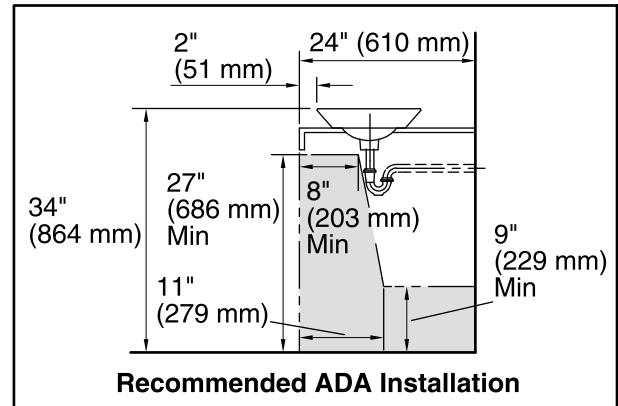

K-14223-SMC

Technical Information

All product dimensions are nominal.

| | |
|---------------------|--|
| Bowl configuration: | Single |
| Installation: | Wall-mount, Vessel |
| Bowl area (Only): | Diameter: 15-7/8" (403 mm) Water depth: 4-1/4" (108 mm) |
| Drain hole: | 1-3/4" (44 mm) |
| Template: | 1002980-7, required, included |

Notes

Install this product according to the installation instructions.

*Spout must be 5" (127 mm) long (min) for adequate clearance into the bathroom sink when installed with centerline as shown.

NOTICE: Countertop manufacturer or cutter must use the cut-out template provided with the product, or a current one provided by Kohler Co. (call 1-800-4-KOHLER). Kohler Co. is not responsible for cut-out errors when the incorrect cut-out template is used.