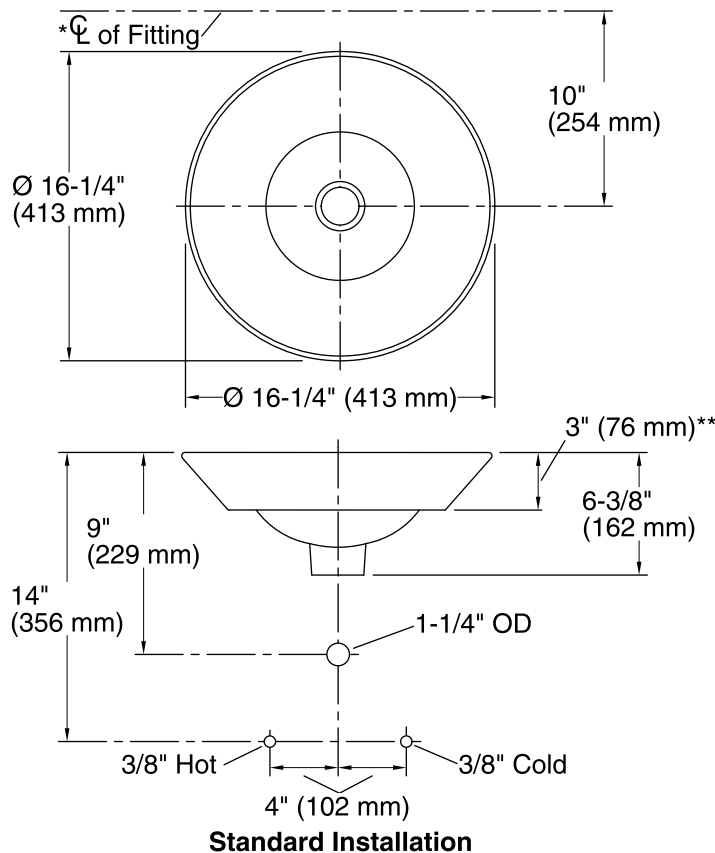

K-14223-SMC

Technical Information

All product dimensions are nominal.

| | |
|---------------------|--|
| Bowl configuration: | Single |
| Installation: | Wall-mount, Vessel |
| Bowl area (Only): | Diameter: 15-7/8" (403 mm) Water depth: 4-1/4" (108 mm) |
| Drain hole: | 1-3/4" (44 mm) |
| Template: | 1002980-7, required, included |

Notes

Install this product according to the installation instructions.

*Spout must be 5" (127 mm) long (min) for adequate clearance into the bathroom sink when installed with centerline as shown.

NOTICE: Countertop manufacturer or cutter must use the cut-out template provided with the product, or a current one provided by Kohler Co. (call 1-800-4-KOHLER). Kohler Co. is not responsible for cut-out errors when the incorrect cut-out template is used.