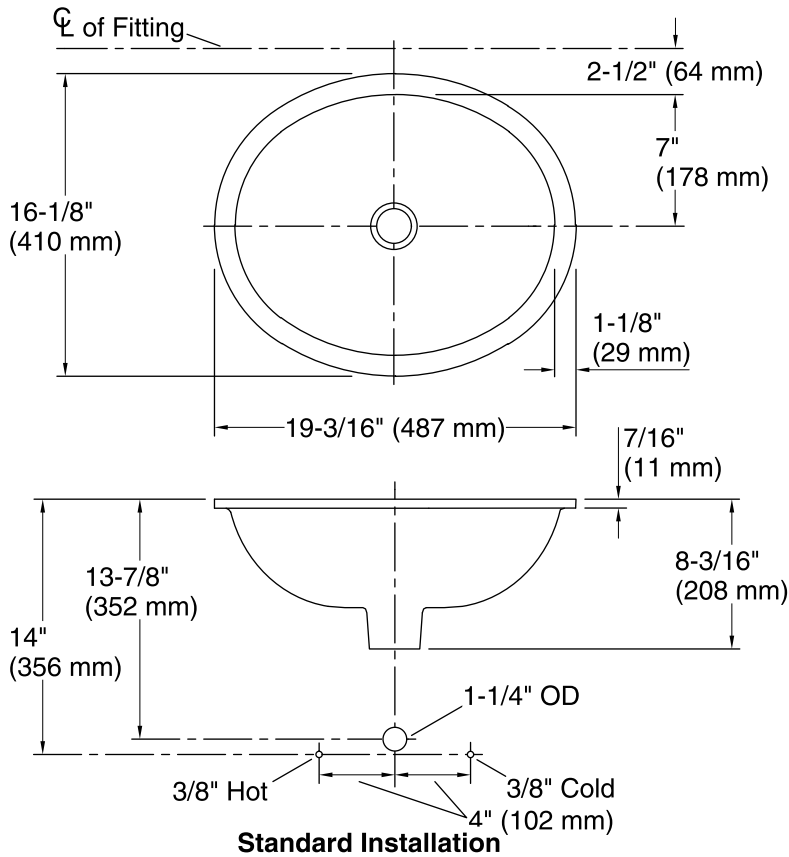

Marble Installation

Technical Information

All product dimensions are nominal.

Bowl configuration:	Single
Installation:	Under-mount
Bowl area (Only):	Length: 17" (432 mm)
	Width: 14" (356 mm)
	Water depth: 6-3/8" (162 mm)
Drain hole:	1-3/4" (44 mm)
Template:	1151011-7, required, included

Notes

Install this product according to the installation instructions.

NOTICE: Countertop manufacturer or cutter must use the cut-out template provided with the product, or a current one provided by Kohler Co. (call 1-800-4-KOHLER). Kohler Co. is not responsible for cutout errors when the incorrect cut-out template is used.

ADA compliant when installed to the specific requirements of these regulations.