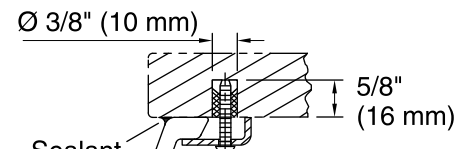

Marble Installation