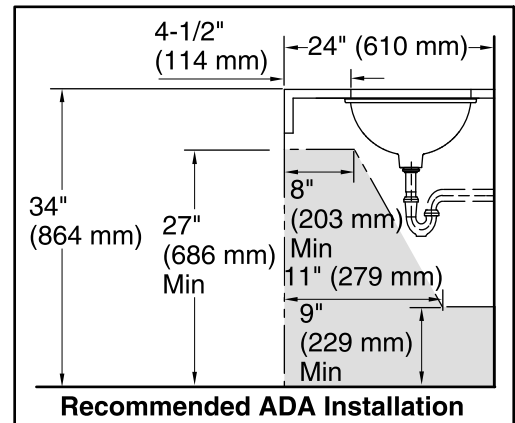

Marble Installation

Technical Information

All product dimensions are nominal.

Bowl configuration:	Single
Installation:	Under-mount
Bowl area (Only):	Length: 17" (432 mm)
	Width: 14" (356 mm)
	Water depth: 6-3/8" (162 mm)
Drain hole:	1-3/4" (44 mm)
Template:	1151011-7, required, included

Notes

Install this product according to the installation instructions.

NOTICE: Countertop manufacturer or cutter must use the cut-out template provided with the product, or a current one provided by Kohler Co. (call 1-800-4-KOHLER). Kohler Co. is not responsible for cutout errors when the incorrect cut-out template is used.

ADA compliant when installed to the specific requirements of these regulations.