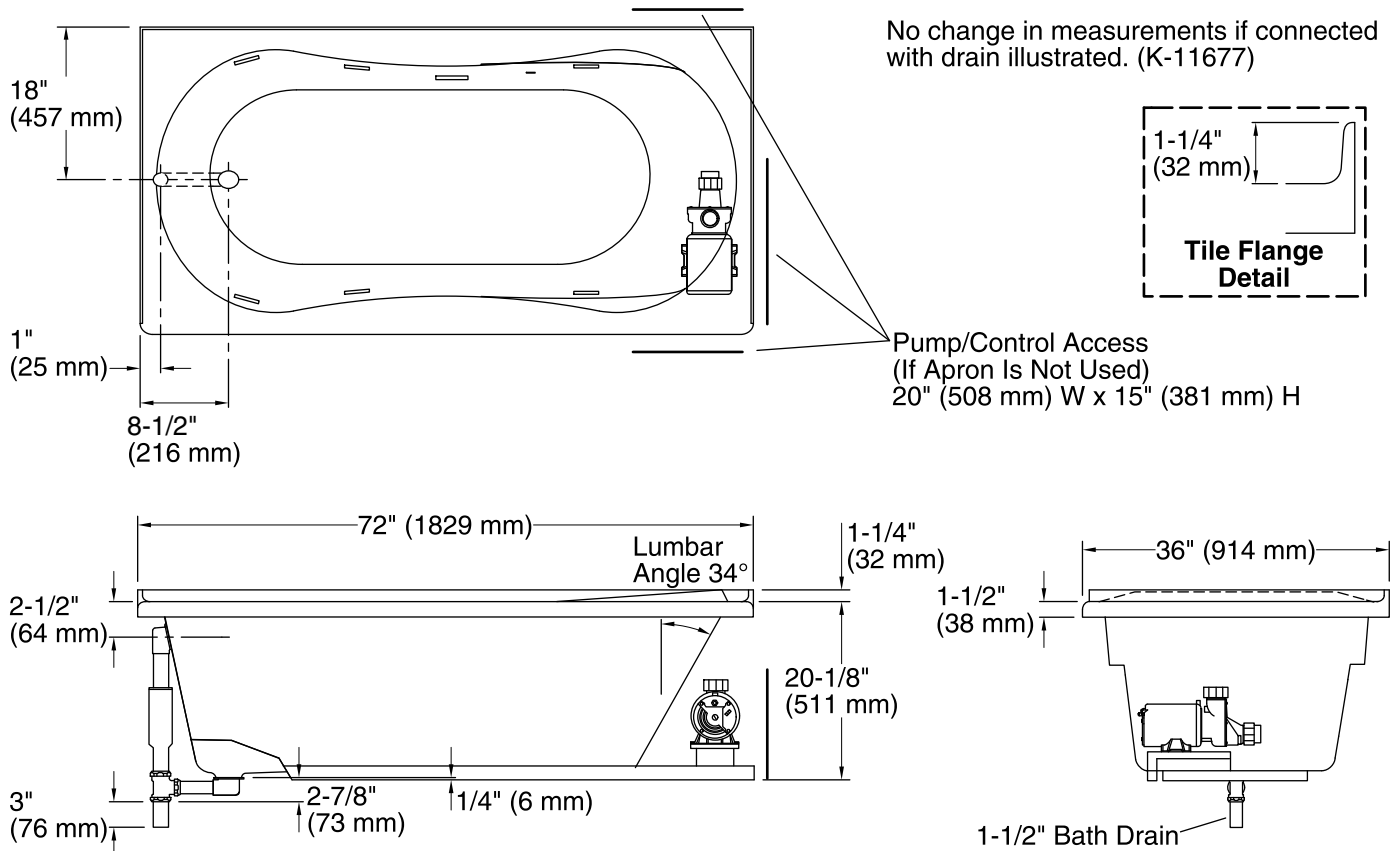

Required Electrical Service

One dedicated circuit required, protected with Class A Ground-Fault Circuit-Interrupter (GFCI) or Residual Current Device (RCD).

Pump: 120 V, 15 A, 60 Hz

Technical Information

All product dimensions are nominal.

Installation: 3-Wall Alcove

Drain location: Left

Basin area, bottom: 55" x 21" (1397 mm x 533 mm)

Basin area, top: 65" x 26" (1651 mm x 660 mm)

Weight: 66 lbs (29.9 kg)

Minimum floor load: 38 lbs/ft² (185.5 kg/m²)

Water depth: 15" (381 mm)

Water capacity: 72 gal (272.5 L)

Electrical component rating: Pump: 120 V, 7.5 A, 60 Hz

Pump speed: Single

Minimum flat for door: 2-5/8" (67 mm)

Notes

Measure your actual product for rough-in details.

Install this product according to the installation instructions.

The hot water supply should be 70% of the capacity of the bath or greater. Installations will vary.

Provide one grounded electrical outlet within 24" (610 mm) of each component.

Bath may require shimming if installing an apron.