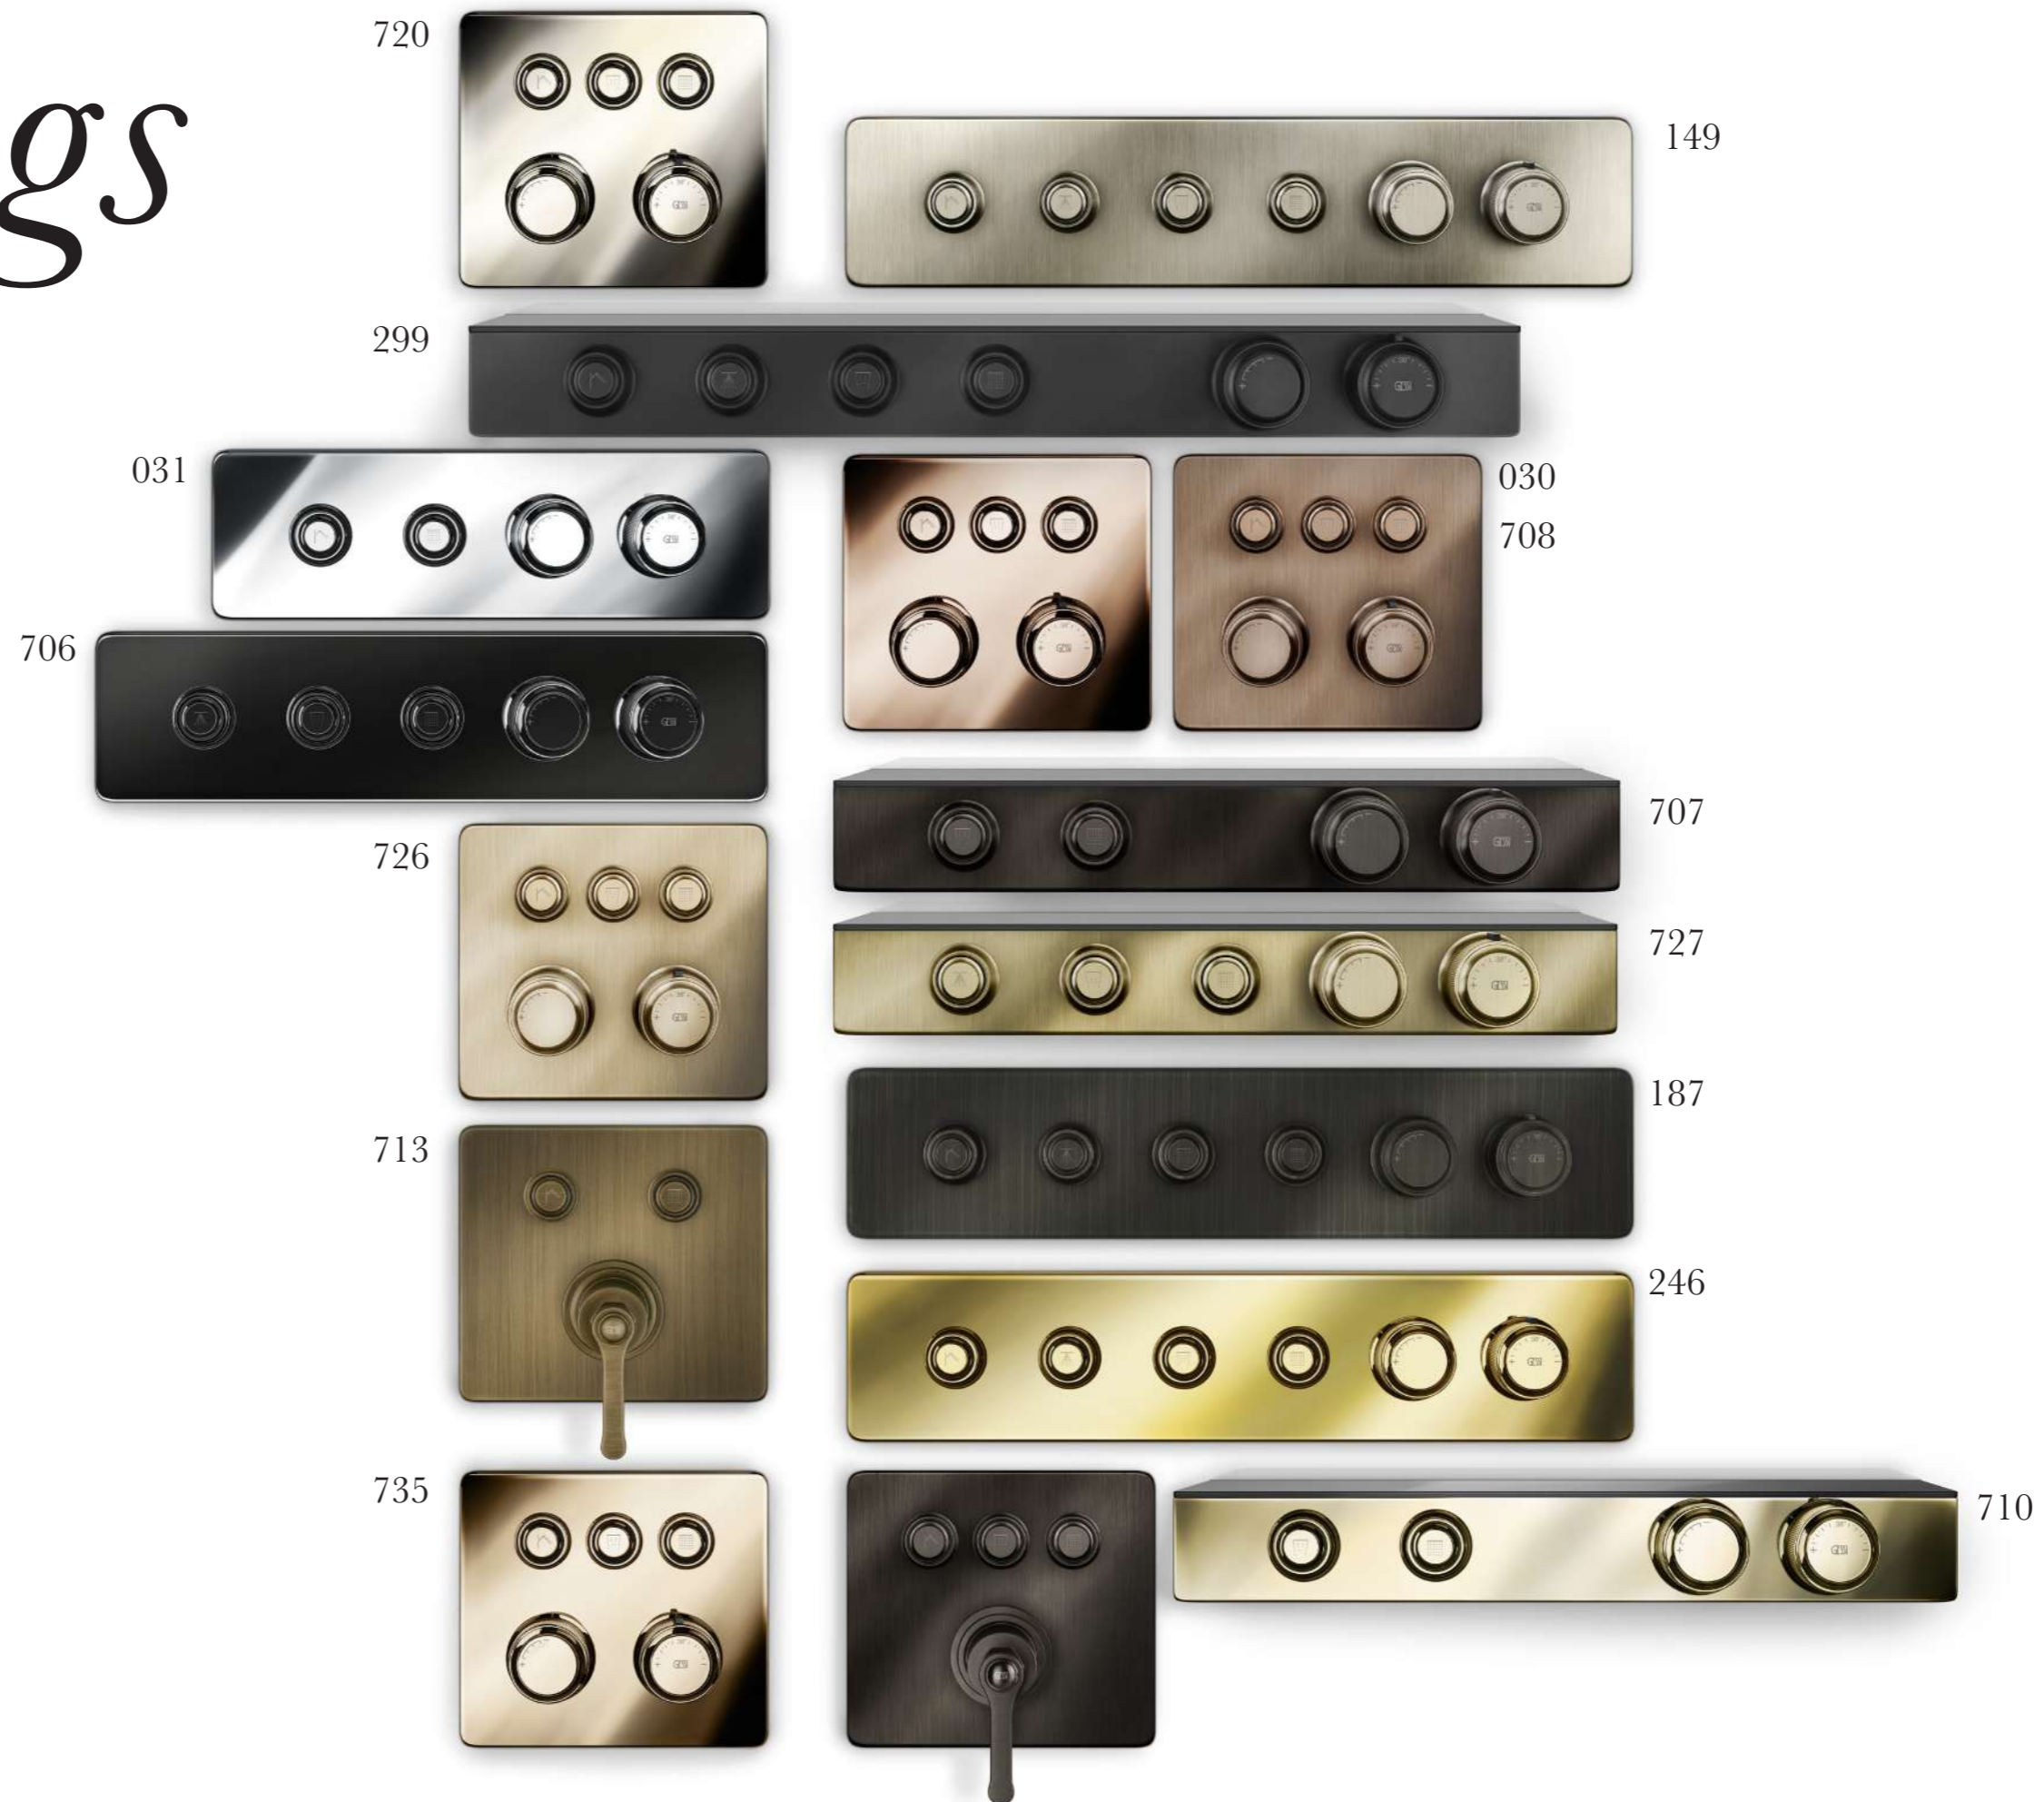

HI-FI mixer
models
*Modelli dei
miscelatori HI-FI*

53

HI-FI buttons
array
Pulsanti HI-FI

55

MATCHING
products
*Prodotti
combinabili*

finishings

- 720 Nickel PVD
- 031 Chrome
- 149 Finox
- 299 Matte Black
- 030 Copper PVD
- 708 Copper Brushed PVD
- 706 Black Metal PVD
- 707 Black Metal Brushed PVD
- 735 Warm Bronze PVD
- 726 Warm Bronze Brushed PVD
- 710 Brass PVD
- 727 Brushed Brass PVD
- 187 Aged Bronze
- 713 Antique Brass
- 246 Gold PVD