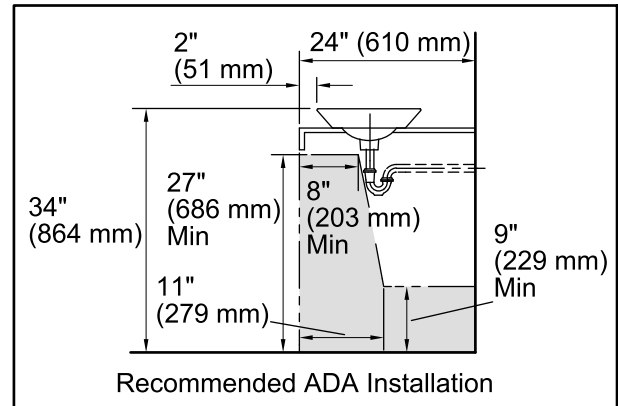

Material

- Vitreous china.

Installation

- Vessel

Recommended Products/Accessories

- K-7114 Pop-Up Drain
- K-7129 Drain
- K-9018 P-Trap
- K-9655 Wall-Mount Vessel Bracket

Included Components

- Additional Components:
- Adjustable linkage

Color Code Description

 K7 Translucent Blue

Gilded Meadow™ Conical Bell®
 Above-counter/Wall-mount Bathroom Sink
K-45922-DF

Technical Information

All product dimensions are nominal.

- Bowl configuration: Single
- Installation: Wall-mount, Vessel
- Bowl area: Diameter: 15-7/8" (403 mm)
Water depth: 4-1/4" (108 mm)
- Drain hole: 1-3/4" (44 mm)
- Template: 1002980-7, required, included

Notes

Install this product according to the installation instructions.

Product does not have an overflow.

*Spout must be 5" (127 mm) long (min) for adequate clearance into the bathroom sink when installed with centerline as shown.