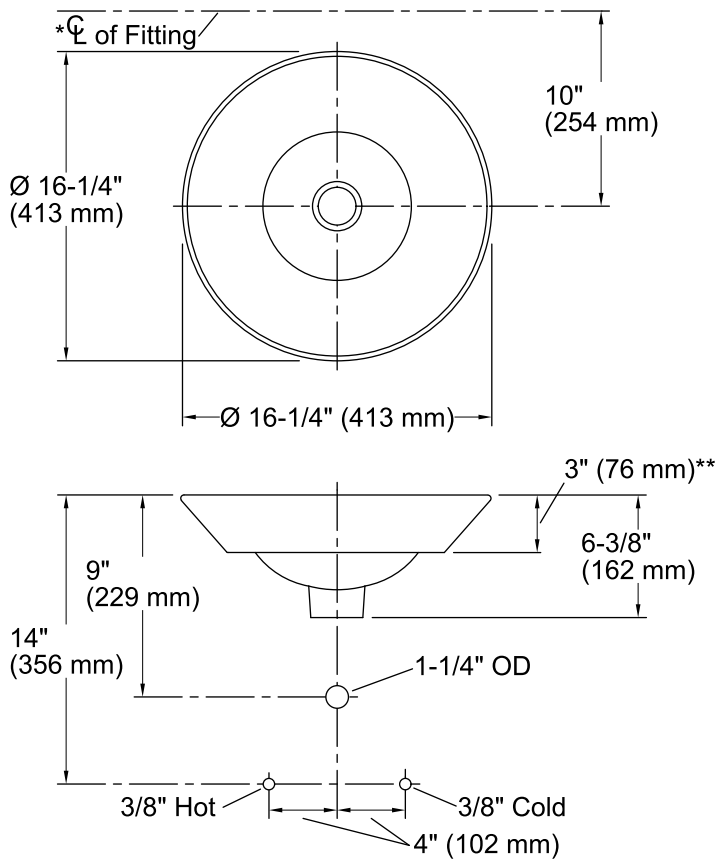

Color Code Description

 K7 Translucent Blue

Gilded Meadow™ Conical Bell®
 Above-counter/Wall-mount Bathroom Sink
K-45922-DF

Technical Information

All product dimensions are nominal.

- Bowl configuration: Single
- Installation: Wall-mount, Vessel
- Bowl area: Diameter: 15-7/8" (403 mm)
Water depth: 4-1/4" (108 mm)
- Drain hole: 1-3/4" (44 mm)
- Template: 1002980-7, required, included

Notes

Install this product according to the installation instructions.

Product does not have an overflow.

*Spout must be 5" (127 mm) long (min) for adequate clearance into the bathroom sink when installed with centerline as shown.