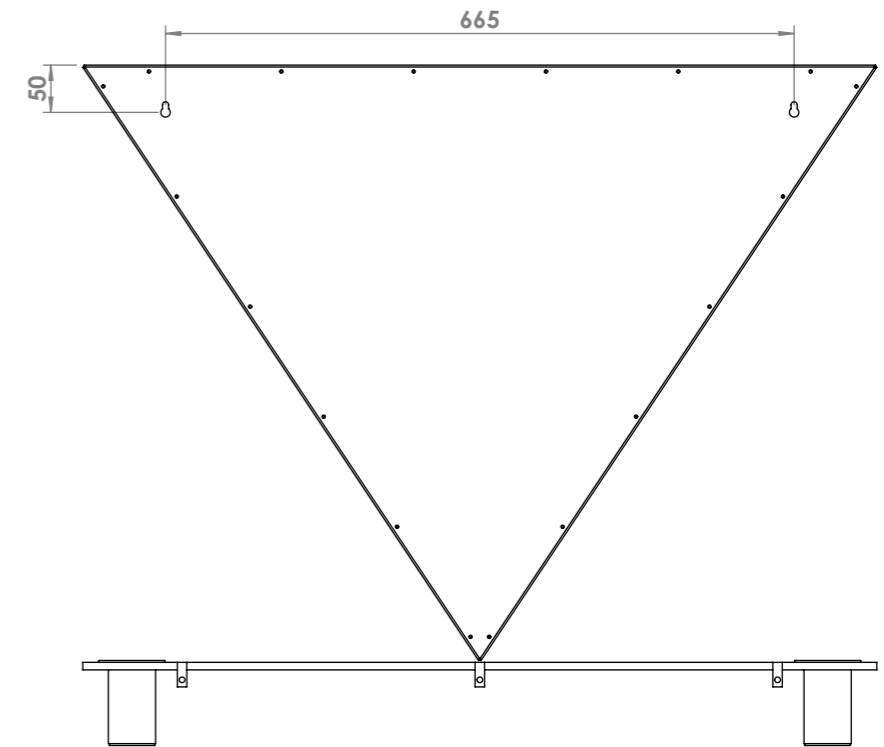

# ELIXIR MIRROR

Plumbing Position:

Vertical

Installation Accessories:

PRODUCT CODE	Height	Length	Depth	Pipe Centres	Bracket Centres	
	H mm	L mm	D mm	C mm	F mm	S mm
ELXM120	630	840	60	-	-	-
ELXM150	630	1050	60	-	-	-
ELXGS 120	100	840	60	-	-	-
ELXGS 150	100	1050	60	-	-	-