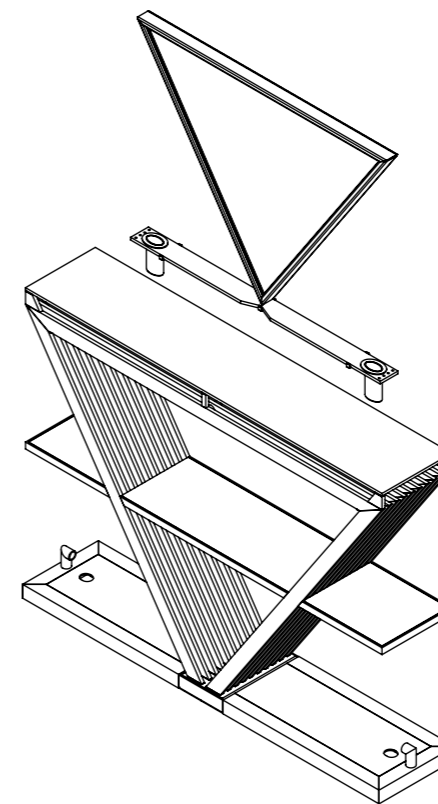

# ELIXIR MIRROR

Plumbing Position:

Vertical

Installation Accessories:

PRODUCT CODE	Height	Length	Depth	Pipe Centres	Bracket Centres	
	H mm	L mm	D mm	C mm	F mm	S mm
ELXM120	630	840	60	-	-	-
ELXM150	630	1050	60	-	-	-
ELXGS 120	100	840	60	-	-	-
ELXGS 150	100	1050	60	-	-	-