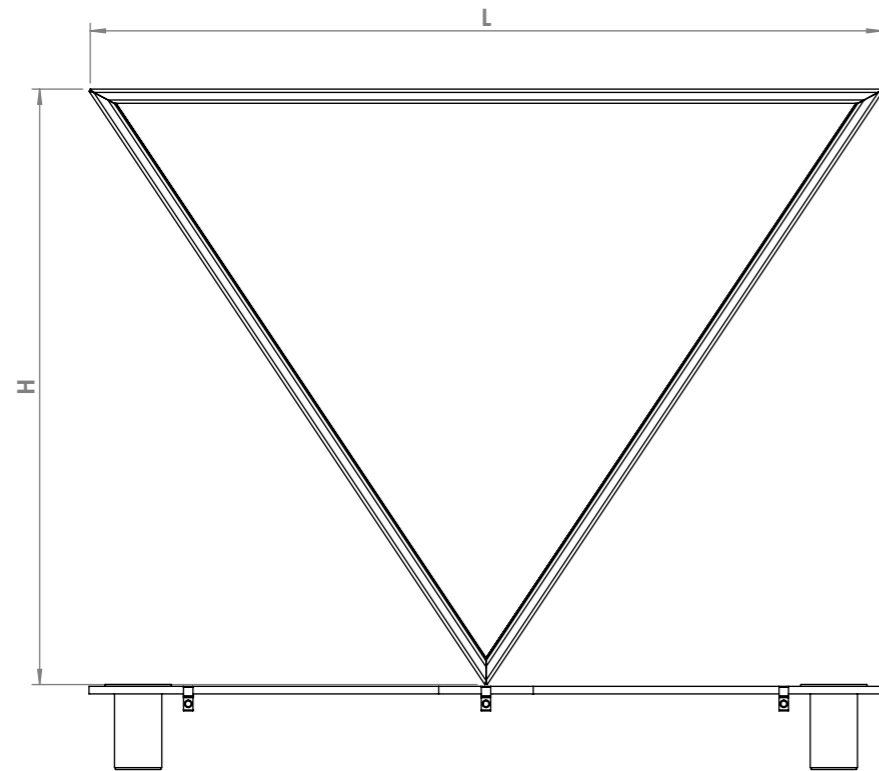

# ELIXIR MIRROR

Plumbing Position:

Vertical

Installation Accessories:

PRODUCT CODE	Height	Length	Depth	Pipe Centres	Bracket Centres	
	H mm	L mm	D mm	C mm	F mm	S mm
ELXM120	630	840	60	-	-	-
ELXM150	630	1050	60	-	-	-
ELXGS 120	100	840	60	-	-	-
ELXGS 150	100	1050	60	-	-	-