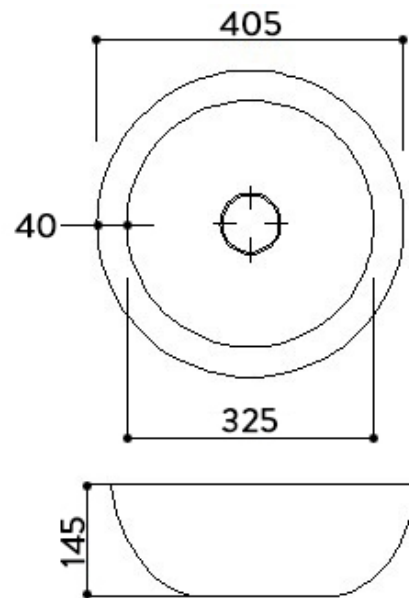

TECHNICAL DATA SHEET

BRAND: BAGNODESIGN

TRURO COUNTERTOP COPPER WASH BASIN Ø405 CR

PRODUCT DATA

Range : VINTAGE
Product code : BDS-TRU-101125-A-CR
Finish/Colour : BRUSHED COPPER
Product type : COUNTERTOP BASIN
Material : METAL
Connection Size : 1 1/4"

TECHNICAL INFORMATION

COUNTERTOP WASH BASIN

NO TAP HOLE

WITHOUT OVERFLOW

RECOMMENDED WASTE BDP-WBB-300-CR

FIXING KIT NOT REQUIRED

WEIGHT : 4.2KG

SCOPE OF DELIVERY