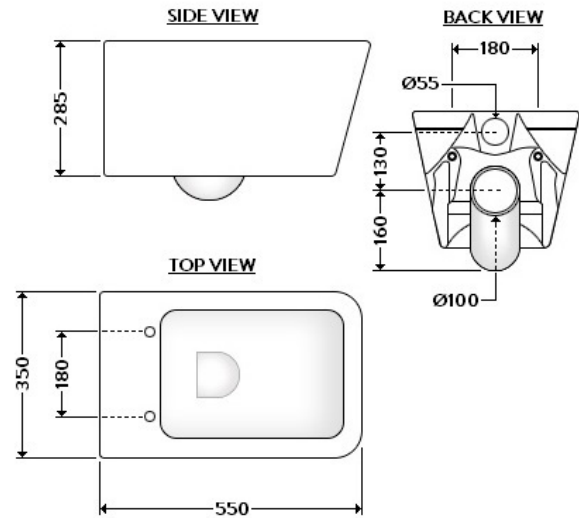

TECHNICAL DATA SHEET

BRAND: BAGNODESIGN

STRATOS WALL MOUNTED RIMLESS WC PAN WH

PRODUCT DATA

Range : STRATOS
Product code : BDS-STR-320-WH
Finish/Colour : WHITE
Product type : RIMLESS WALL MOUNTED WC
Material : CERAMIC
Connection Size : $\varnothing 100$ MM

TECHNICAL INFORMATION

WALL MOUNTED RIMLESS WC PAN
P TRAP HORIZONTAL OUTLET
WALL OUTLET ONLY
CONCEALED BOTTOM FIXING
REQUIRES BFK-UNI110-KIT
REQUIRES SEAT COVER BDS-STR-330R-C-WH

SCOPE OF DELIVERY

WC PAN
INSTALLATION GUIDE