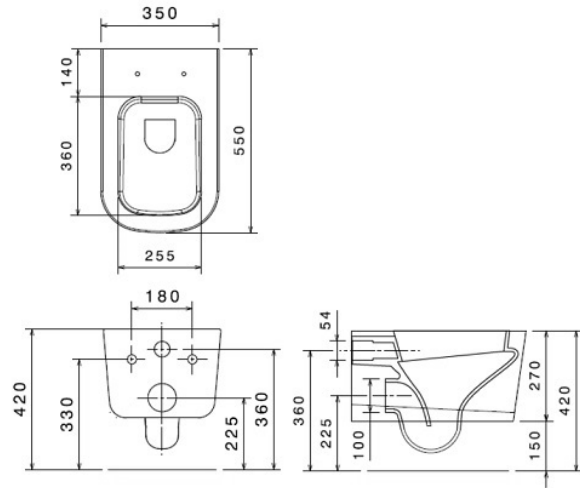

## TECHNICAL DATA SHEET

BRAND: BAGNODESIGN  
M-LINE WALL MOUNTED WC PAN BK

### PRODUCT DATA

Range : M-LINE  
Product code : BDS-MLI-502211-A-BK  
Finish/Colour : BLACK  
Product type : WALL MOUNTED WC  
Material : CERAMIC  
Connection Size : Ø100MM

### TECHNICAL INFORMATION

WALL MOUNTED WC PAN  
"P"TRAP HORIZONTAL OUTLET  
WALL OUTLET ONLY  
SIDE FIXING  
FIXING KIT SUPPLIED  
3/6 LITRE FLUSH CAPABLE  
USE WITH SEAT BDS-MLI-701224-A-BK  
WEIGHT: 25KG  
CONFORMS TO EN 997