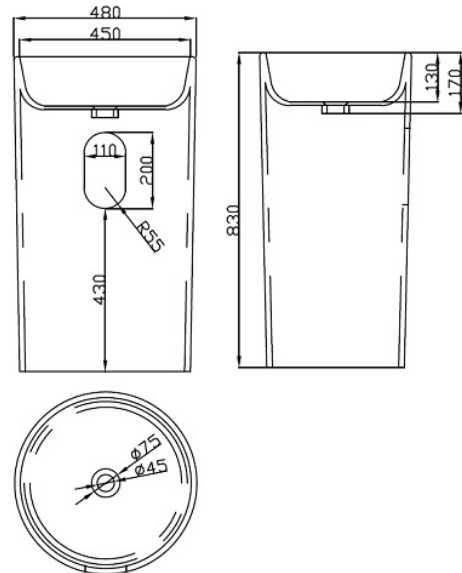

## TECHNICAL DATA SHEET

BRAND: BAGNODESIGN

LOVE FREESTANDING WASH BASIN Ø480 WH

### PRODUCT DATA

Range : BAGNOTECH  
Product code : BDS-LOV-101317-A-WH  
Finish/Colour : WHITE  
Product type : FREESTANDING BASIN  
Material : BAGNOTECH STONE  
Connection Size : 1 1/4"

### TECHNICAL INFORMATION

FREESTANDING WASH BASIN

NO TAP HOLE

WITHOUT OVERFLOW

RECOMMENDED WASTE BDP-WBB-202/203-NS

FIXING KIT NOT REQUIRED

REAR ACCESS FOR PLUMBING CONNECTIONS