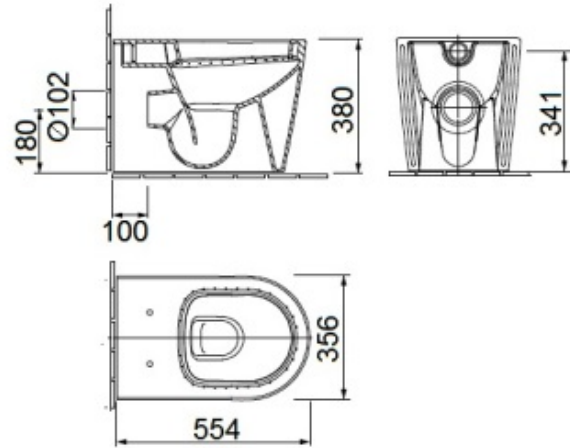

TECHNICAL DATA SHEET

BRAND: BAGNODESIGN

CORSAIR BACK TO WALL WC PAN WH

PRODUCT DATA

Range	: CORSAIR
Product code	: BDS-COR-606011-A-WH
Finish/Colour	: WHITE
Product type	: BACK TO WALL WC
Material	: CERAMIC
Connection Size	: Ø100MM

TECHNICAL INFORMATION

BACK TO WALL WC PAN

P TRAP HORIZONTAL OUTLET

CAN BE CONVERTED TO FLOOR OUTLET

FLOOR FIXING

REQUIRES BFK-UN11-KIT

3/6 LITRE FLUSH CAPABLE

USE WITH SEAT BDS-COR-701024-A-WH

356 x 554 x 380 mm

SCOPE OF DELIVERY

BACK TO WALL WC PAN

FIXING KIT