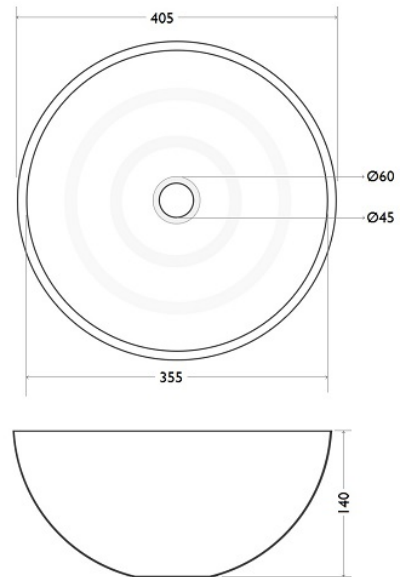

TECHNICAL DATA SHEET

BRAND: BAGNODESIGN

ES17 BAMBU ROUND COUNTERTOP WASH BASIN Ø405 TK

PRODUCT DATA

Range : ORIENTAL
Product code : BDS-BAM-405-TK
Finish/Colour : BAMBOO
Product type : COUNTERTOP BASIN
Material : WOOD
Connection Size : 1 1/4"

TECHNICAL INFORMATION

COUNTERTOP WASH BASIN

NO TAP HOLE

WITHOUT OVERFLOW

RECOMMENDED WASTE BDP-WBB-300-XX

FIXING KIT NOT REQUIRED

PLEASE NOTE THESE BASINS ARE HANDMADE &
HANDFINISHED, THEREFORE MAY HAVE SLIGHT
VARIATIONS IN DIMENSIONS

SCOPE OF DELIVERY

COUNTERTOP WASH BASIN