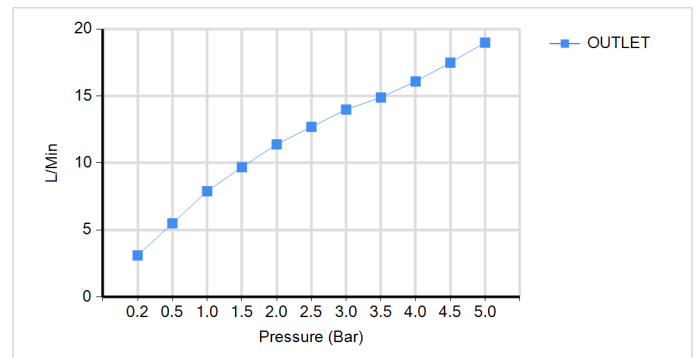

TECHNICAL DATA SHEET

BRAND: BAGNODESIGN

X10 TALL SMOOTH BODIED BASIN MIXER CP

PRODUCT DATA

Range	: X10
Product code	: BDM-X10-302S-CP
Finish/Colour	: CHROME
Product type	: TALL BASIN MIXER
Material	: BRASS
Connection Size	: 1/2"
Water pressure	: 0.2-5 Bar
RMP	: 0.5 BAR LP

TECHNICAL INFORMATION

MONO TALL SMOOTH BODIED BASIN MIXER
DECK MOUNTED
SINGLE LEVER
WITHOUT WASTE
WITH WATER FLOW AERATOR
2X 1/2" NUT X 450MM FLEXI PIPE
DRILL HOLE DIA 30-32 MM
CARTRIDGE SXM-CAR-G35-BE-CD-T
WRAS APPROVAL I 60595 I

SCOPE OF DELIVERY

BASIN MIXER
2 X FLEXIBLE PIPES
FIXING KIT
INSTALLATION GUIDE