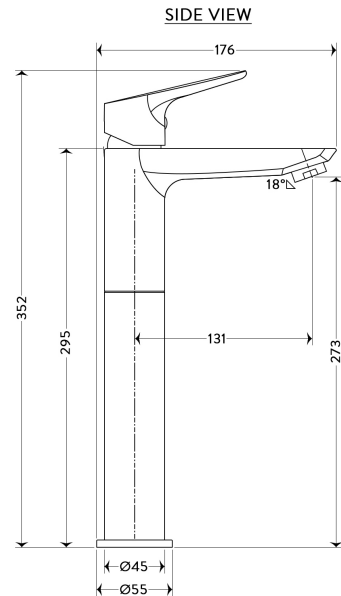

TECHNICAL DATA SHEET

BRAND: BAGNODESIGN

X10 TALL SMOOTH BODIED BASIN MIXER CP

PRODUCT DATA

Range	: X10
Product code	: BDM-X10-302S-CP
Finish/Colour	: CHROME
Product type	: TALL BASIN MIXER
Material	: BRASS
Connection Size	: 1/2"
Water pressure	: 0.2-5 Bar
RMP	: 0.5 BAR LP

TECHNICAL INFORMATION

MONO TALL SMOOTH BODIED BASIN MIXER
DECK MOUNTED
SINGLE LEVER
WITHOUT WASTE
WITH WATER FLOW AERATOR
2X 1/2" NUT X 450MM FLEXI PIPE
DRILL HOLE DIA 30-32 MM
CARTRIDGE SXM-CAR-G35-BE-CD-T
WRAS APPROVAL I 60595 I

SCOPE OF DELIVERY

BASIN MIXER
2 X FLEXIBLE PIPES
FIXING KIT
INSTALLATION GUIDE