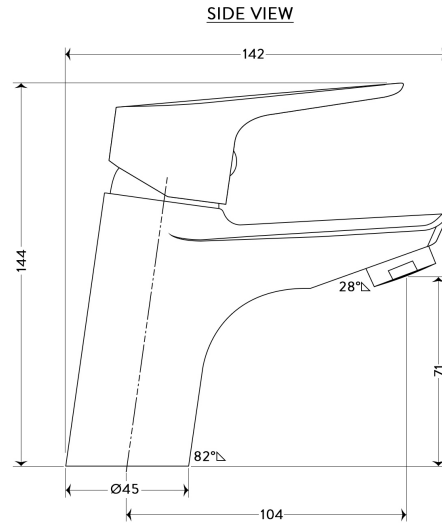

## TECHNICAL DATA SHEET

BRAND: BAGNODESIGN  
X10 MONO BASIN MIXER W/PUW CP

### PRODUCT DATA

Range : X10  
Product code : BDM-X10-301-CP  
Finish/Colour : CHROME  
Product type : MONO BASIN MIXER  
Material : BRASS  
Connection Size : 1/2"  
Water pressure : 0.2-5 Bar  
RMP : 0.5 BAR LP

### TECHNICAL INFORMATION

MONO BASIN MIXER  
DECK MOUNTED  
SINGLE LEVER  
WITH POP UP WASTE  
WITH WATER FLOW AERATOR  
2X 1/2" NUT X 450MM FLEXI PIPE  
DRILL HOLE DIA 30-32 MM  
CARTRIDGE SXM-CAR-E35-AZ-CD  
WRAS APPROVAL I60595I

### SCOPE OF DELIVERY

BASIN MIXER  
WASTE ASSEMBLY  
2 X FLEXIBLE PIPES  
FIXING KIT  
PUSH ROD  
INSTALLATION GUIDE