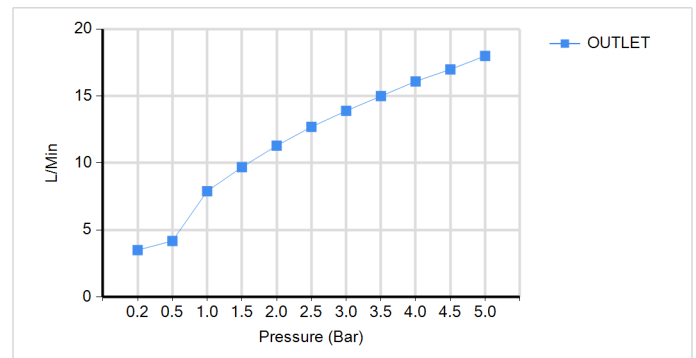

## TECHNICAL DATA SHEET

BRAND: BAGNODESIGN  
X10 MONO BASIN MIXER W/PUW CP

### PRODUCT DATA

Range : X10  
Product code : BDM-X10-301-CP  
Finish/Colour : CHROME  
Product type : MONO BASIN MIXER  
Material : BRASS  
Connection Size : 1/2"  
Water pressure : 0.2-5 Bar  
RMP : 0.5 BAR LP

### TECHNICAL INFORMATION

MONO BASIN MIXER  
DECK MOUNTED  
SINGLE LEVER  
WITH POP UP WASTE  
WITH WATER FLOW AERATOR  
2X 1/2" NUT X 450MM FLEXI PIPE  
DRILL HOLE DIA 30-32 MM  
CARTRIDGE SXM-CAR-E35-AZ-CD  
WRAS APPROVAL I60595I