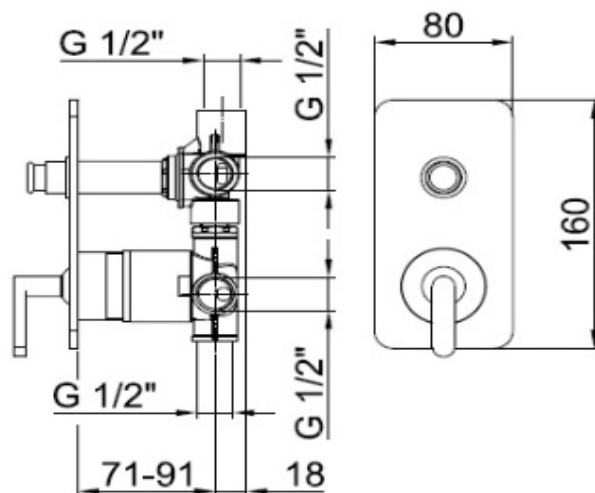

TECHNICAL DATA SHEET

BRAND :BAGNODESIGN

URBAN CONCEALED SHOWER MIXER W/DIVERTER CP

PRODUCT DATA

Range: URBAN
 Product Code : BDM-URB-512118-A-CP
 Finish/Colour : CHROME
 Product Type : CONCEALED SHOWER MIXER
 Material : BRASS
 Connection Size: 1/2"

TECHNICAL INFORMATION

SHOWER MIXER
 WITH PUSH/PULL DIVERTER
 WALL MOUNTED CONCEALED
 SINGLE HANDLE
 2X 1/2" INLETS

2X 1/2" OUTLETS
 MIN/MAX INSTALL DEPTH 85-105MM

SCOPE OF DELIVERY

SHOWER MIXER VALVE W/DIVERTER
 HANDLE
 DIVERTER HANDLE
 BASE PLATE
 BACKPLATE