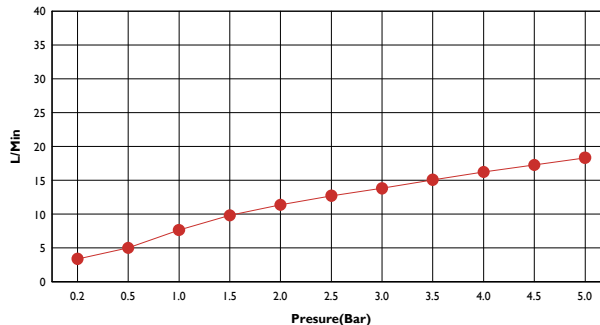

TECHNICAL DATA SHEET

BRAND :BAGNODESIGN

URBAN CONCEALED SHOWER MIXER W/DIVERTER CP

PRODUCT DATA

Range: URBAN
 Product Code : BDM-URB-512118-A-CP
 Finish/Colour : CHROME
 Product Type : CONCEALED SHOWER MIXER
 Material : BRASS
 Connection Size: 1/2"

TECHNICAL INFORMATION

SHOWER MIXER
 WITH PUSH/PULL DIVERTER
 WALL MOUNTED CONCEALED
 SINGLE HANDLE
 2X 1/2" INLETS

2X 1/2" OUTLETS
 MIN/MAX INSTALL DEPTH 85-105MM

SCOPE OF DELIVERY

SHOWER MIXER VALVE W/DIVERTER
 HANDLE
 DIVERTER HANDLE
 BASE PLATE
 BACKPLATE