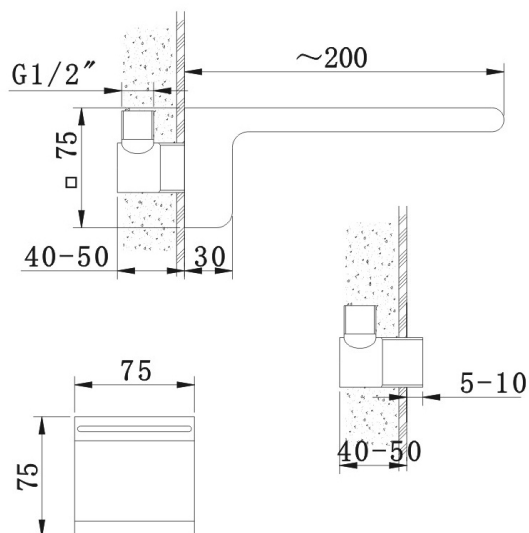

TECHNICAL DATA SHEET

BRAND: BAGNODESIGN

STRATOS WALL MOUNTED SPOUT CP

PRODUCT DATA

Range	: STRATOS
Product code	: BDM-STR-470-CP
Finish/Colour	: CHROME
Product type	: SPOUT
Material	: BRASS
Connection Size	: 1/2"
Water pressure	: 0.2-5 Bar
RMP	: 1.0 BAR MP

TECHNICAL INFORMATION

- WATER BLADE SPOUT
- WALL MOUNTED
- WITH 1/2" CONNECTION
- WITHOUT WASTE
- WITHOUT WATER FLOW AERATOR

SCOPE OF DELIVERY

- SPOUT