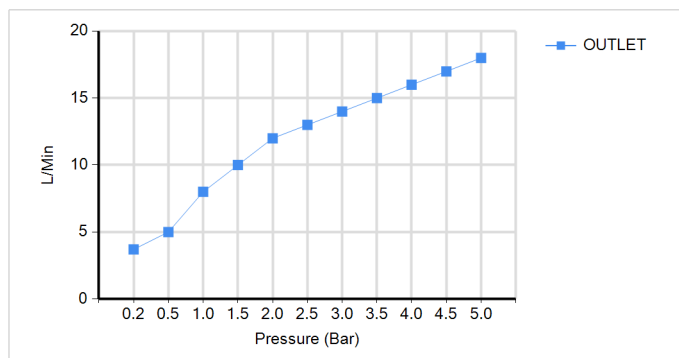

TECHNICAL DATA SHEET

BRAND: BAGNODESIGN

STRATOS WALL MOUNTED SPOUT CP

PRODUCT DATA

Range	: STRATOS
Product code	: BDM-STR-470-CP
Finish/Colour	: CHROME
Product type	: SPOUT
Material	: BRASS
Connection Size	: 1/2"
Water pressure	: 0.2-5 Bar
RMP	: 1.0 BAR MP

TECHNICAL INFORMATION

- WATER BLADE SPOUT
- WALL MOUNTED
- WITH 1/2" CONNECTION
- WITHOUT WASTE
- WITHOUT WATER FLOW AERATOR

SCOPE OF DELIVERY

- SPOUT