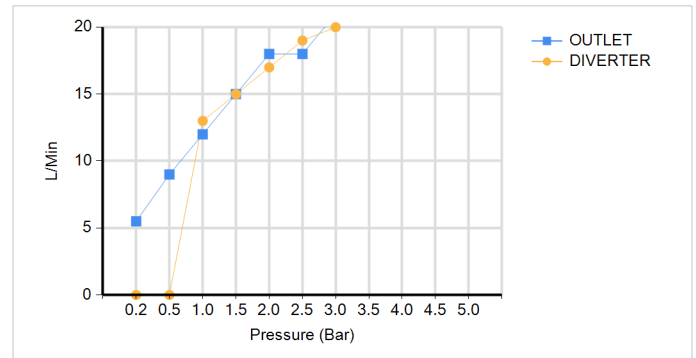

TECHNICAL DATA SHEET

BRAND: BAGNODESIGN

STRATOS CONCEALED SHOWER MIXER W/DIVERTER CP

PRODUCT DATA

Range : STRATOS
Product code : BDM-STR-411-CP
Finish/Colour : CHROME
Product type : CONCEALED SHOWER MIXER
Material : BRASS
Connection Size : 1/2"
Water pressure : 0.2-5 Bar
RMP : 1.0 BAR MP

TECHNICAL INFORMATION

MONO SHOWER MIXER
WITH PUSH/PULL DIVERTER
WALL MOUNTED CONCEALED
SINGLE HANDLE
2X 1/2" INLETS
2X 1/2" OUTLET
MIN/MAX INSTALL DEPTH 55-80MM
CARTRIDGE SXM-CAR-K35A-HWS

SCOPE OF DELIVERY

SHOWER MIXER VALVE W/DIVERTER
HANDLE
BACKPLATE