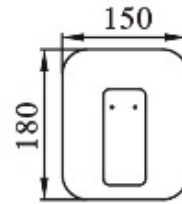

TECHNICAL DATA SHEET

BRAND: BAGNODESIGN

STRATOS CONCEALED SHOWER MIXER W/DIVERTER CP

PRODUCT DATA

Range : STRATOS
Product code : BDM-STR-411-CP
Finish/Colour : CHROME
Product type : CONCEALED SHOWER MIXER
Material : BRASS
Connection Size : 1/2"
Water pressure : 0.2-5 Bar
RMP : 1.0 BAR MP

TECHNICAL INFORMATION

MONO SHOWER MIXER
WITH PUSH/PULL DIVERTER
WALL MOUNTED CONCEALED
SINGLE HANDLE
2X 1/2" INLETS
2X 1/2" OUTLET
MIN/MAX INSTALL DEPTH 55-80MM
CARTRIDGE SXM-CAR-K35A-HWS

SCOPE OF DELIVERY

SHOWER MIXER VALVE W/DIVERTER
HANDLE
BACKPLATE