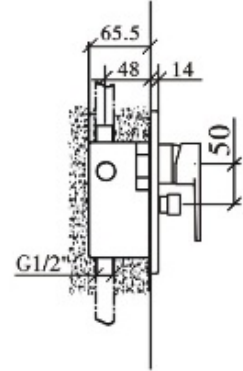

TECHNICAL DATA SHEET

BRAND: BAGNODESIGN

STRATOS CONCEALED SHOWER MIXER W/DIVERTER CP

PRODUCT DATA

Range : STRATOS
Product code : BDM-STR-411-CP
Finish/Colour : CHROME
Product type : CONCEALED SHOWER MIXER
Material : BRASS
Connection Size : 1/2"
Water pressure : 0.2-5 Bar
RMP : 1.0 BAR MP

TECHNICAL INFORMATION

MONO SHOWER MIXER
WITH PUSH/PULL DIVERTER
WALL MOUNTED CONCEALED
SINGLE HANDLE
2X 1/2" INLETS
2X 1/2" OUTLET
MIN/MAX INSTALL DEPTH 55-80MM
CARTRIDGE SXM-CAR-K35A-HWS

SCOPE OF DELIVERY

SHOWER MIXER VALVE W/DIVERTER
HANDLE
BACKPLATE