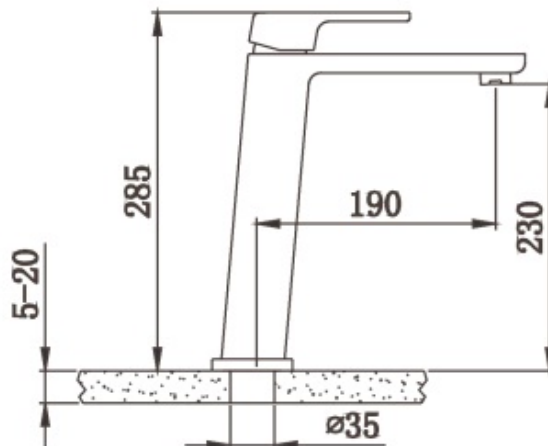

TECHNICAL DATA SHEET

BRAND: BAGNODESIGN

STRATOS MONO TALL BASIN MIXER CP

PRODUCT DATA

Range	: STRATOS
Product code	: BDM-STR-302-CP
Finish/Colour	: CHROME
Product type	: TALL BASIN MIXER
Material	: BRASS
Connection Size	: 1/2"
Water pressure	: 0.2-5 Bar
RMP	: 0.2 BAR LP

TECHNICAL INFORMATION

MONO TALL BASIN MIXER WITH 1/2" FLEXIBLE HOSE

DECK MOUNTED

SINGLE LEVER

WITHOUT WASTE

WITH WATER FLOW AERATOR

DRILL HOLE DIA 38 MM

CARTRIDGE SXM-CAR-K35B-HWS

SCOPE OF DELIVERY

BASIN MIXER

INSTALLATION GUIDE