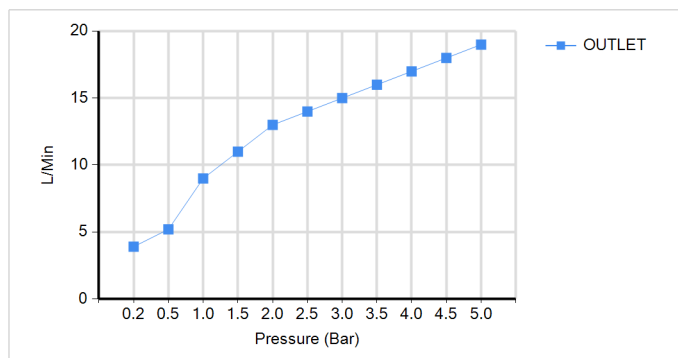

TECHNICAL DATA SHEET

BRAND: BAGNODESIGN

STRATOS MONO TALL BASIN MIXER CP

PRODUCT DATA

Range	: STRATOS
Product code	: BDM-STR-302-CP
Finish/Colour	: CHROME
Product type	: TALL BASIN MIXER
Material	: BRASS
Connection Size	: 1/2"
Water pressure	: 0.2-5 Bar
RMP	: 0.2 BAR LP

TECHNICAL INFORMATION

MONO TALL BASIN MIXER WITH 1/2" FLEXIBLE HOSE

DECK MOUNTED

SINGLE LEVER

WITHOUT WASTE

WITH WATER FLOW AERATOR

DRILL HOLE DIA 38 MM

CARTRIDGE SXM-CAR-K35B-HWS