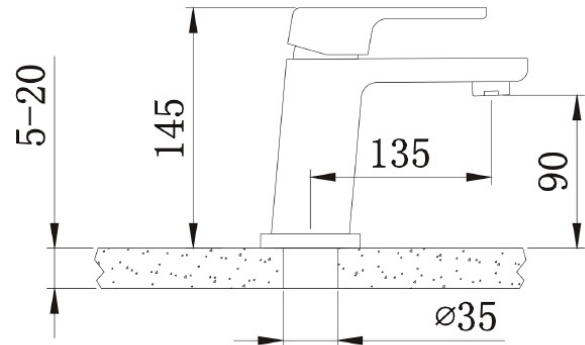

TECHNICAL DATA SHEET

BRAND: BAGNODESIGN

STRATOS MONO BASIN MIXER W/PUW CP

PRODUCT DATA

Range	: STRATOS
Product code	: BDM-STR-301-CP
Finish/Colour	: CHROME
Product type	: MONO BASIN MIXER
Material	: BRASS
Connection Size	: 1/2"
Water pressure	: 0.2-5 Bar
RMP	: 0.2 BAR LP

TECHNICAL INFORMATION

MONO BASIN MIXER
DECK MOUNTED
SINGLE LEVER
WITH POP UP WASTE
WITH WATER FLOW AERATOR
2X 1/2"NUT X 500MM FLEXI PIPE
DRILL HOLE DIA 38 MM
CARTRIDGE SXM-CAR-K35B-HWS

SCOPE OF DELIVERY

BASIN MIXER
WASTE ASSEMBLY
2 X FLEXIBLE PIPES
ADAPTER KIT
PUSH ROD