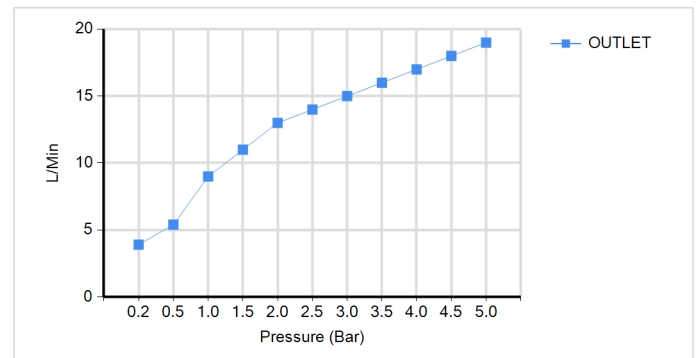

TECHNICAL DATA SHEET

BRAND: BAGNODESIGN

STRATOS MONO BASIN MIXER W/PUW CP

PRODUCT DATA

Range	: STRATOS
Product code	: BDM-STR-301-CP
Finish/Colour	: CHROME
Product type	: MONO BASIN MIXER
Material	: BRASS
Connection Size	: 1/2"
Water pressure	: 0.2-5 Bar
RMP	: 0.2 BAR LP

TECHNICAL INFORMATION

MONO BASIN MIXER
DECK MOUNTED
SINGLE LEVER
WITH POP UP WASTE
WITH WATER FLOW AERATOR
2X 1/2"NUT X 500MM FLEXI PIPE
DRILL HOLE DIA 38 MM
CARTRIDGE SXM-CAR-K35B-HWS

SCOPE OF DELIVERY

BASIN MIXER
WASTE ASSEMBLY
2 X FLEXIBLE PIPES
ADAPTER KIT
PUSH ROD