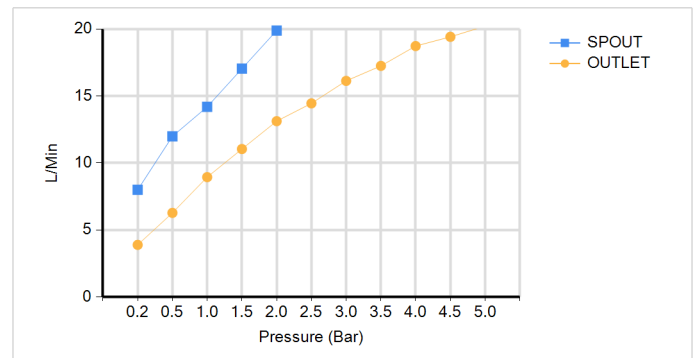

TECHNICAL DATA SHEET

BRAND: BAGNODESIGN

PRINCESS NV EXPOSED BATH/SHOWER MIXER FOR COLUMN GD

PRODUCT DATA

Range : PRINCESS NOUVEAU
Product code : BDM-PRI-327-GD
Finish/Colour : GOLD
Product type : SHOWER COLUMN
Material : BRASS
Connection Size : 1/2"
Water pressure : 0.2-5 Bar
RMP : 0.5 BAR LP

TECHNICAL INFORMATION

EXPOSED SHOWER MIXER
WALL MOUNTED EXPOSED
TWIN HANDLE
WITHOUT RIGID RISER
1/2"- 3/4" X 50MM ECCENTRICS
3/4" MALE OUTLET FOR RIGID RISER
SPOUT WITH WATERFLOW AERATOR
WITH TURN DIVERTER

SCOPE OF DELIVERY

SHOWER MIXER
2X PIPE ECCENTRICS
2X SHROUD
2X 3/4" FIBRE WASHER