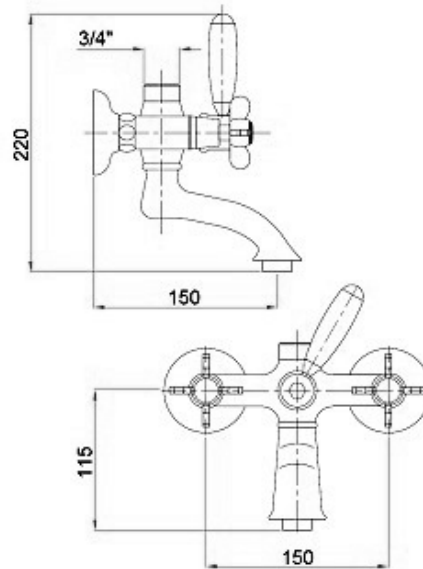

TECHNICAL DATA SHEET

BRAND: BAGNODESIGN

PRINCESS NV EXPOSED BATH/SHOWER MIXER FOR COLUMN GD

PRODUCT DATA

Range : PRINCESS NOUVEAU
Product code : BDM-PRI-327-GD
Finish/Colour : GOLD
Product type : SHOWER COLUMN
Material : BRASS
Connection Size : 1/2"
Water pressure : 0.2-5 Bar
RMP : 0.5 BAR LP

TECHNICAL INFORMATION

EXPOSED SHOWER MIXER
WALL MOUNTED EXPOSED
TWIN HANDLE
WITHOUT RIGID RISER
1/2"- 3/4" X 50MM ECCENTRICS
3/4" MALE OUTLET FOR RIGID RISER
SPOUT WITH WATERFLOW AERATOR
WITH TURN DIVERTER

SCOPE OF DELIVERY

SHOWER MIXER
2X PIPE ECCENTRICS
2X SHROUD
2X 3/4" FIBRE WASHER