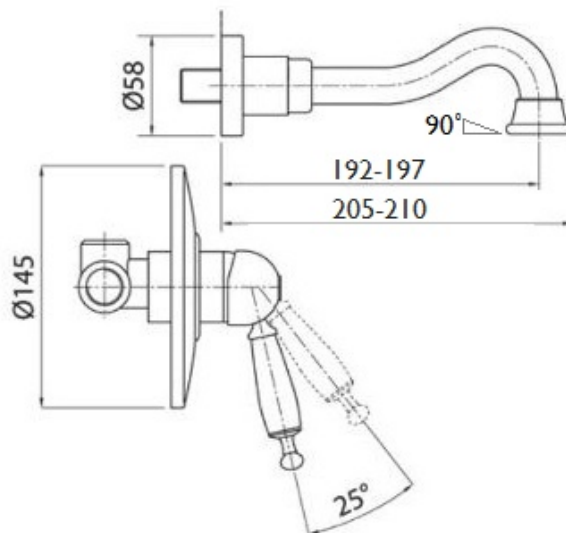

TECHNICAL DATA SHEET

BRAND: BAGNODESIGN

PRINCESS NV CONCEALED 2 HOLE BASIN MIXER CP

PRODUCT DATA

Range	: PRINCESS NOUVEAU
Product code	: BDM-PRI-122019-A-CP
Finish/Colour	: CHROME
Product type	: CONCEALED BASIN MIXER
Material	: BRASS
Connection Size	: 1/2"
Water pressure	: 0.2-5 Bar
RMP	: 0.2 BAR LP

TECHNICAL INFORMATION

BASIN MIXER
WALL MOUNTED CONCEALED
SINGLE LEVER
WITHOUT WASTE
WITH WATER FLOW AERATOR
2 X 1/2"INLET
1 X 1/2"OUTLET
MIN/MAX INSTALL DEPTH 45-75MM

SCOPE OF DELIVERY

CONCEALED MIXER
HANDLE
SPOUT
2 X BASE PLATES
SPOUT CONNECTOR