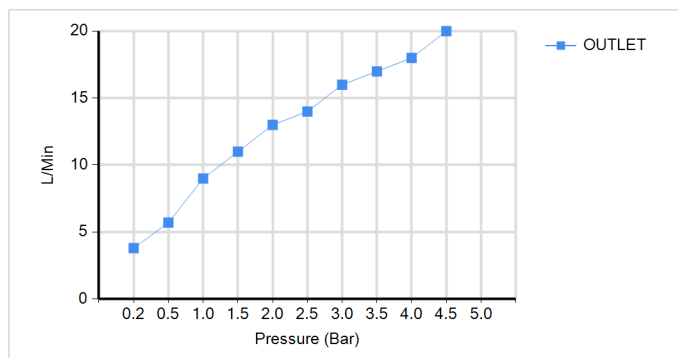

TECHNICAL DATA SHEET

BRAND: BAGNODESIGN

PRINCESS NV CONCEALED 2 HOLE BASIN MIXER CP

PRODUCT DATA

Range	: PRINCESS NOUVEAU
Product code	: BDM-PRI-122019-A-CP
Finish/Colour	: CHROME
Product type	: CONCEALED BASIN MIXER
Material	: BRASS
Connection Size	: 1/2"
Water pressure	: 0.2-5 Bar
RMP	: 0.2 BAR LP

TECHNICAL INFORMATION

BASIN MIXER
WALL MOUNTED CONCEALED
SINGLE LEVER
WITHOUT WASTE
WITH WATER FLOW AERATOR
2 X 1/2"INLET
1 X 1/2"OUTLET
MIN/MAX INSTALL DEPTH 45-75MM

SCOPE OF DELIVERY

CONCEALED MIXER
HANDLE
SPOUT
2 X BASE PLATES
SPOUT CONNECTOR