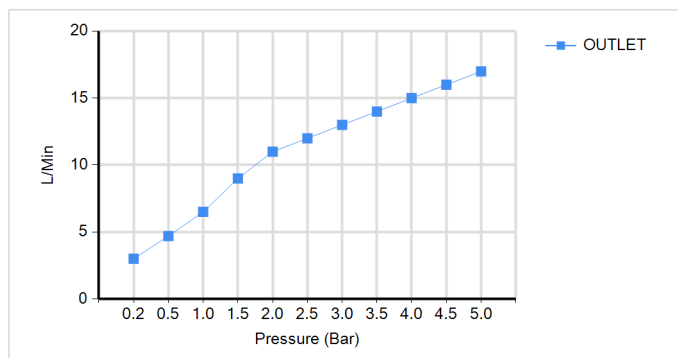

TECHNICAL DATA SHEET

BRAND: BAGNODESIGN

PRINCESS NV MONO TALL BASIN MIXER W/PUW CP

PRODUCT DATA

Range	: PRINCESS NOUVEAU
Product code	: BDM-PRI-I 12525-A-CP
Finish/Colour	: CHROME
Product type	: TALL BASIN MIXER
Material	: BRASS
Connection Size	: 1/2"
Water pressure	: 0.2-5 Bar
RMP	: 0.5 BAR LP

TECHNICAL INFORMATION

MONO TALL BASIN MIXER
DECK MOUNTED
SINGLE LEVER
WITH POP UP WASTE
WITH WATER FLOW AERATOR
2X 1/2"NUT X 500 MM FLEXI PIPE
DRILL HOLE DIA 35-45 MM

SCOPE OF DELIVERY

BASIN MIXER
BODY EXTENSION
WASTE ASSEMBLY
BASE PLATE WITH RUBBER WASHER
2 X FLEXIBLE PIPES
FIXING KIT
PUSH ROD