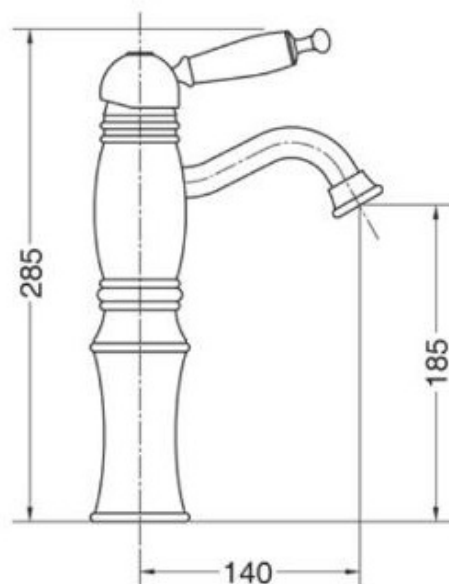

TECHNICAL DATA SHEET

BRAND: BAGNODESIGN

PRINCESS NV MONO TALL BASIN MIXER W/PUW CP

PRODUCT DATA

Range	: PRINCESS NOUVEAU
Product code	: BDM-PRI-I 12525-A-CP
Finish/Colour	: CHROME
Product type	: TALL BASIN MIXER
Material	: BRASS
Connection Size	: 1/2"
Water pressure	: 0.2-5 Bar
RMP	: 0.5 BAR LP

TECHNICAL INFORMATION

MONO TALL BASIN MIXER
DECK MOUNTED
SINGLE LEVER
WITH POP UP WASTE
WITH WATER FLOW AERATOR
2X 1/2"NUT X 500 MM FLEXI PIPE
DRILL HOLE DIA 35-45 MM

SCOPE OF DELIVERY

BASIN MIXER
BODY EXTENSION
WASTE ASSEMBLY
BASE PLATE WITH RUBBER WASHER
2 X FLEXIBLE PIPES
FIXING KIT
PUSH ROD