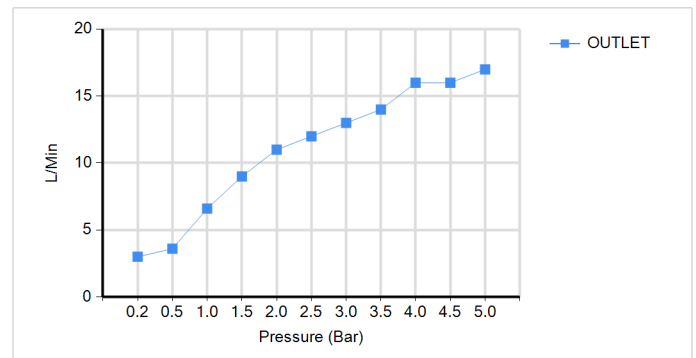

TECHNICAL DATA SHEET

BRAND: BAGNODESIGN

PRINCESS NV MONO TALL BASIN MIXER W/PUW CP

PRODUCT DATA

Range	: PRINCESS NOUVEAU
Product code	: BDM-PRI-111535-A-CP
Finish/Colour	: CHROME
Product type	: TALL BASIN MIXER
Material	: BRASS
Connection Size	: 1/2"
Water pressure	: 0.2-5 Bar
RMP	: 0.5 BAR LP

TECHNICAL INFORMATION

MONO TALL BASIN MIXER
DECK MOUNTED
SINGLE LEVER
WITH POP UP WASTE
WITH WATER FLOW AERATOR
2X 1/2"NUT X 500 MM FLEXI PIPE
DRILL HOLE DIA 35-45 MM
CARTRIDGE SXM-CAR-K35B-HWS

SCOPE OF DELIVERY