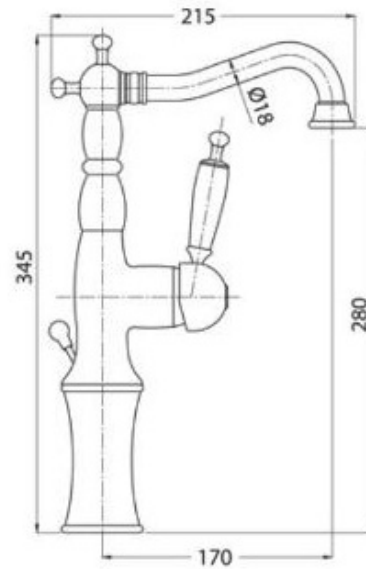

TECHNICAL DATA SHEET

BRAND: BAGNODESIGN

PRINCESS NV MONO TALL BASIN MIXER W/PUW CP

PRODUCT DATA

Range	: PRINCESS NOUVEAU
Product code	: BDM-PRI-111535-A-CP
Finish/Colour	: CHROME
Product type	: TALL BASIN MIXER
Material	: BRASS
Connection Size	: 1/2"
Water pressure	: 0.2-5 Bar
RMP	: 0.5 BAR LP

TECHNICAL INFORMATION

MONO TALL BASIN MIXER
DECK MOUNTED
SINGLE LEVER
WITH POP UP WASTE
WITH WATER FLOW AERATOR
2X 1/2"NUT X 500 MM FLEXI PIPE
DRILL HOLE DIA 35-45 MM
CARTRIDGE SXM-CAR-K35B-HWS

SCOPE OF DELIVERY

BASIN MIXER
BODY EXTENSION
WASTE ASSEMBLY
BASE PLATE WITH RUBBER WASHER
2 X FLEXIBLE PIPES
FIXING KIT
PUSH ROD