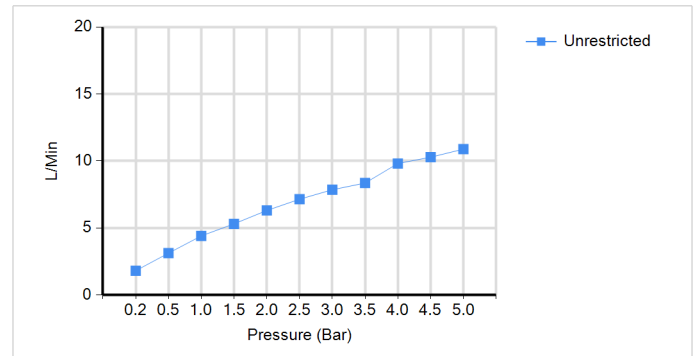

TECHNICAL DATA SHEET

BRAND: BAGNODESIGN

-DC- M-LINE CONCEALED BIDET SPRAY MIXER CP

PRODUCT DATA

Range	: M-LINE
Product code	: BDM-MLI-212180-A-CP
Finish/Colour	: CHROME
Product type	: BIDET MIXER
Material	: BRASS
Connection Size	: 1/2"
Water pressure	: 0.2-5 Bar

TECHNICAL INFORMATION

- BIDET SPRAY MIXER
- WALL MOUNTED CONCEALED
- SINGLE HANDLE
- 2X 1/2" INLETS
- 1X 1/2" OUTLET FOR HOSE
- MIN/MAX INSTALL DEPTH 55-80MM

SCOPE OF DELIVERY

- CONCEALED PART
- HANDLE
- BIDET SPRAY HOLDER
- BACK PLATE
- INSTALLATION GUIDE