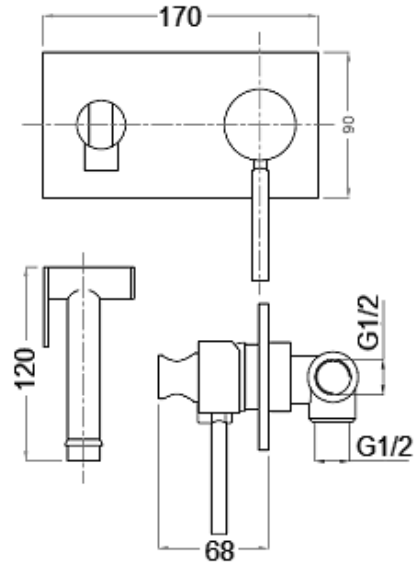

TECHNICAL DATA SHEET

BRAND: BAGNODESIGN

-DC- M-LINE CONCEALED BIDET SPRAY MIXER CP

PRODUCT DATA

Range	: M-LINE
Product code	: BDM-MLI-212180-A-CP
Finish/Colour	: CHROME
Product type	: BIDET MIXER
Material	: BRASS
Connection Size	: 1/2"
Water pressure	: 0.2-5 Bar

TECHNICAL INFORMATION

- BIDET SPRAY MIXER
- WALL MOUNTED CONCEALED
- SINGLE HANDLE
- 2X 1/2" INLETS
- 1X 1/2" OUTLET FOR HOSE
- MIN/MAX INSTALL DEPTH 55-80MM

SCOPE OF DELIVERY

- CONCEALED PART
- HANDLE
- BIDET SPRAY HOLDER
- BACK PLATE
- INSTALLATION GUIDE