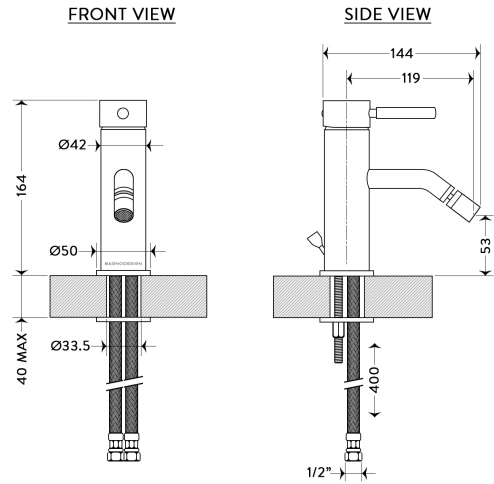

TECHNICAL DATA SHEET

BRAND: BAGNODESIGN
M-LINE MONO BIDET MIXER W/PUW CP

PRODUCT DATA

Range : M-LINE
Product code : BDM-MLI-211514-A-CP
Finish/Colour : CHROME
Product type : MONO BIDET MIXER
Material : BRASS
Connection Size : 1/2"
Water pressure : 0.2-5 Bar
RMP : 1.5 BAR MP

TECHNICAL INFORMATION

MONO BIDET MIXER
DECK MOUNTED
SINGLE LEVER
WITH POP UP WASTE
WITH WATER FLOW AERATOR
2X 1/2"NUT X 400MM FLEXI PIPE
DRILL HOLE DIA 30-32 MM
CARTRIDGE SXM-CAR-K35A-HWS

SCOPE OF DELIVERY

BIDET MIXER
WASTE ASSEMBLY
BASE PLATE
2 X FLEXIBLE PIPES
FIXING KIT
PUSH ROD