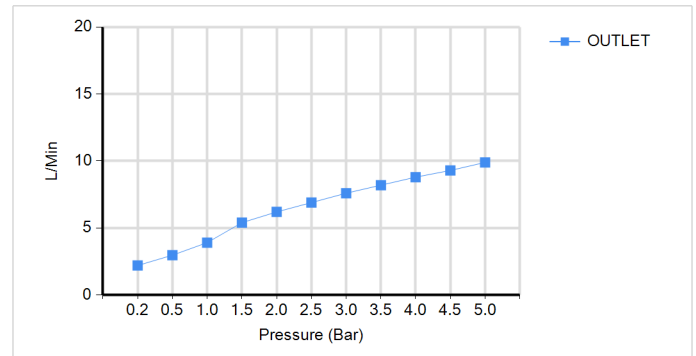

TECHNICAL DATA SHEET

BRAND: BAGNODESIGN
M-LINE MONO BIDET MIXER W/PUW CP

PRODUCT DATA

Range : M-LINE
Product code : BDM-MLI-211514-A-CP
Finish/Colour : CHROME
Product type : MONO BIDET MIXER
Material : BRASS
Connection Size : 1/2"
Water pressure : 0.2-5 Bar
RMP : 1.5 BAR MP

TECHNICAL INFORMATION

MONO BIDET MIXER
DECK MOUNTED
SINGLE LEVER
WITH POP UP WASTE
WITH WATER FLOW AERATOR
2X 1/2"NUT X 400MM FLEXI PIPE
DRILL HOLE DIA 30-32 MM
CARTRIDGE SXM-CAR-K35A-HWS

SCOPE OF DELIVERY