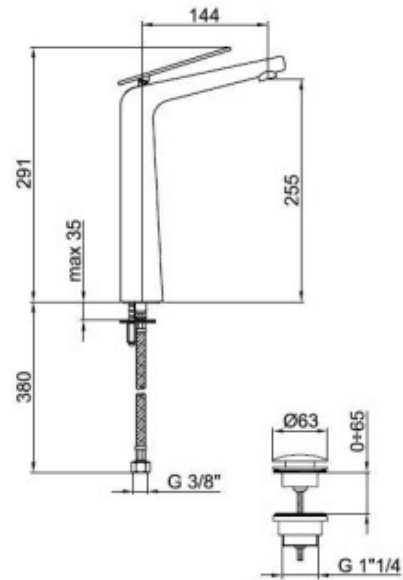

TECHNICAL DATA SHEET

BRAND: BAGNODESIGN

-NS- MIAMI MONO TALL BASIN MIXER CP

PRODUCT DATA

Range	: MIAMI
Product code	: BDM-MIA-111929-A-CP
Finish/Colour	: CHROME
Product type	: BASIN MIXER
Material	: BRASS
Connection Size	: 3/8"

TECHNICAL INFORMATION

TALL MONO BASIN MIXER
WITH CLIC-CLAC WASTE
WITH 3/8" FLEXIBLE TUBES