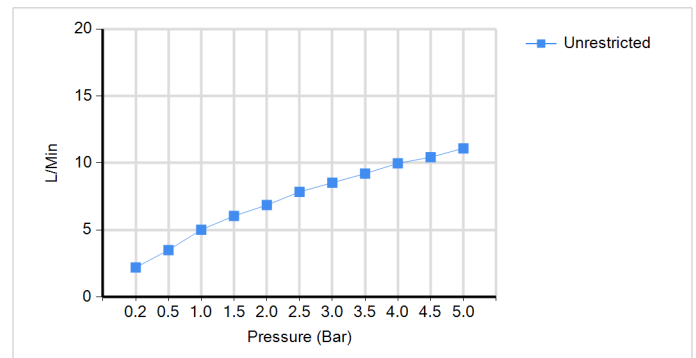

TECHNICAL DATA SHEET

BRAND: BAGNODESIGN
-NS- MIAMI MONO BASIN MIXER CP

PRODUCT DATA

Range : MIAMI
Product code : BDM-MIA-111916-A-CP
Finish/Colour : CHROME
Product type : BASIN MIXER
Material : BRASS
Connection Size : 3/8"
Water pressure : 0.2-5 Bar

TECHNICAL INFORMATION

MONO BASIN MIXER
WITH CLIC-CLAC WASTE
WITH 3/8" FLEXIBLE TUBES