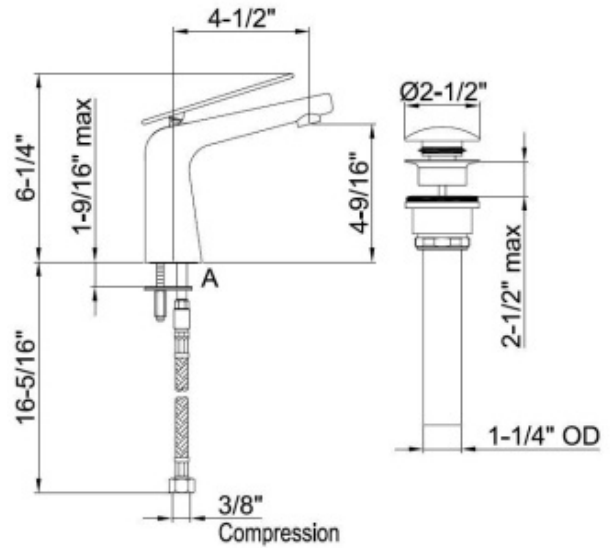

TECHNICAL DATA SHEET

BRAND: BAGNODESIGN
-NS- MIAMI MONO BASIN MIXER CP

PRODUCT DATA

Range : MIAMI
Product code : BDM-MIA-111916-A-CP
Finish/Colour : CHROME
Product type : BASIN MIXER
Material : BRASS
Connection Size : 3/8"
Water pressure : 0.2-5 Bar

TECHNICAL INFORMATION

MONO BASIN MIXER
WITH CLIC-CLAC WASTE
WITH 3/8" FLEXIBLE TUBES