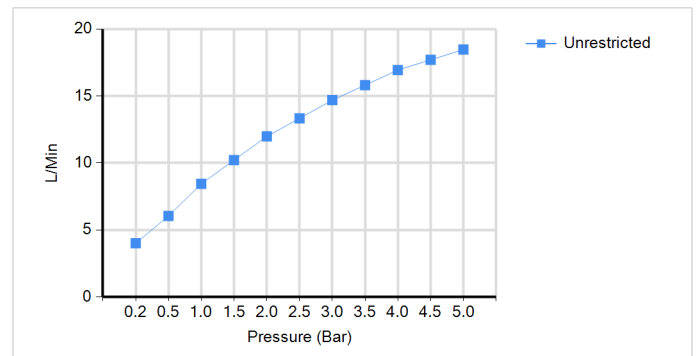

TECHNICAL DATA SHEET

BRAND: BAGNODESIGN

DREAM CONCEALED SHOWER MIXER W/DIVERTER CP

PRODUCT DATA

Range	: DREAM
Product code	: BDM-DRE-512115-A-CP
Finish/Colour	: CHROME
Product type	: CONCEALED SHOWER MIXER
Material	: BRASS
Connection Size	: 1/2"
Water pressure	: 0.2-5 Bar

TECHNICAL INFORMATION

MONO SHOWER MIXER
WITH PUSH/PULL DIVERTER
WALL MOUNTED CONCEALED
SINGLE HANDLE
2X 1/2" INLETS
1X 1/2" OUTLET & 1X 3/4" OUTLET
MIN/MAX INSTALL DEPTH 65-90MM

SCOPE OF DELIVERY

SHOWER MIXER VALVE W/DIVERTER
HANDLE
BACKPLATE
FIXING SCREW
INSTALLATION GUIDE