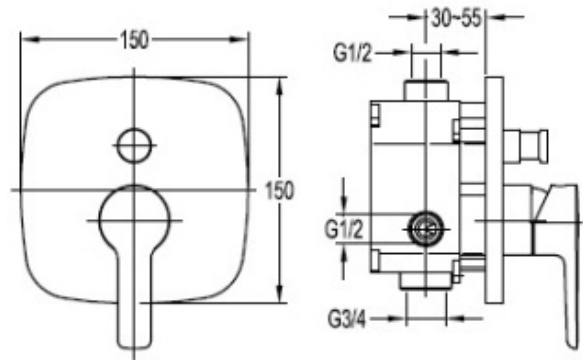

TECHNICAL DATA SHEET

BRAND: BAGNODESIGN

DREAM CONCEALED SHOWER MIXER W/DIVERTER CP

PRODUCT DATA

Range	: DREAM
Product code	: BDM-DRE-512115-A-CP
Finish/Colour	: CHROME
Product type	: CONCEALED SHOWER MIXER
Material	: BRASS
Connection Size	: 1/2"
Water pressure	: 0.2-5 Bar

TECHNICAL INFORMATION

MONO SHOWER MIXER
WITH PUSH/PULL DIVERTER
WALL MOUNTED CONCEALED
SINGLE HANDLE
2X 1/2" INLETS
1X 1/2" OUTLET & 1X 3/4" OUTLET
MIN/MAX INSTALL DEPTH 65-90MM

SCOPE OF DELIVERY

SHOWER MIXER VALVE W/DIVERTER
HANDLE
BACKPLATE
FIXING SCREW
INSTALLATION GUIDE