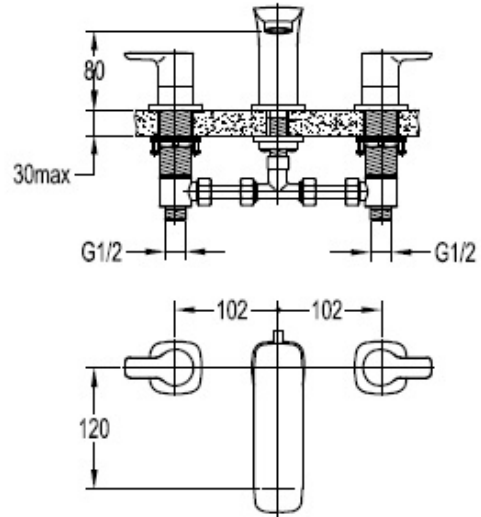

## TECHNICAL DATA SHEET

BRAND: BAGNODESIGN

DREAM 3 HOLE BASIN MIXER W/PUW CP

### PRODUCT DATA

Range : DREAM  
 Product code : BDM-DRE-121111-A-CP  
 Finish/Colour : CHROME  
 Product type : 3 HOLE BASIN MIXER  
 Material : BRASS  
 Connection Size : 1/2"  
 Water pressure : 0.2-5 Bar

### TECHNICAL INFORMATION

3 HOLE BASIN MIXER  
 DECK MOUNTED  
 TWIN HANDLE  
 WITH POP UP WASTE  
 WITH WATER FLOW AERATOR  
 DRILL HOLE DIA 38-40 MM

### SCOPE OF DELIVERY

BASIN MIXER  
 WASTE ASSEMBLY  
 ADAPTER KIT  
 PUSH ROD  
 INSTALLATION GUIDE