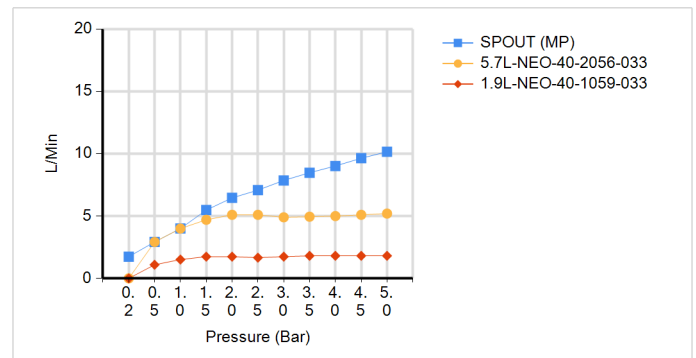

## TECHNICAL DATA SHEET

BRAND: BAGNODESIGN

DREAM 3 HOLE BASIN MIXER W/PUW CP

### PRODUCT DATA

Range : DREAM  
 Product code : BDM-DRE-121111-A-CP  
 Finish/Colour : CHROME  
 Product type : 3 HOLE BASIN MIXER  
 Material : BRASS  
 Connection Size : 1/2"  
 Water pressure : 0.2-5 Bar

### TECHNICAL INFORMATION

3 HOLE BASIN MIXER  
 DECK MOUNTED  
 TWIN HANDLE  
 WITH POP UP WASTE  
 WITH WATER FLOW AERATOR  
 DRILL HOLE DIA 38-40 MM