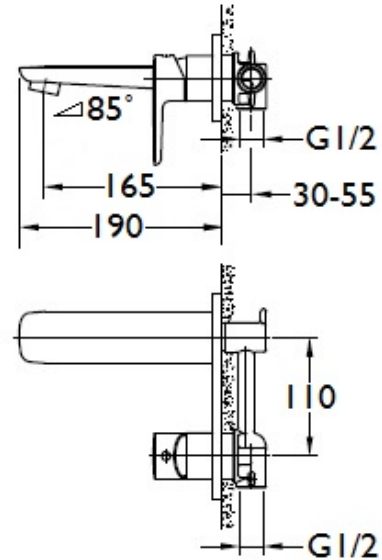

TECHNICAL DATA SHEET

BRAND: BAGNODESIGN
DREAM CONCEALED BASIN MIXER CP

PRODUCT DATA

Range : DREAM
Product code : BDM-DRE-112118-A-CP
Finish/Colour : CHROME
Product type : CONCEALED BASIN MIXER
Material : BRASS
Connection Size : 1/2"
Water pressure : 0.2-5 Bar

TECHNICAL INFORMATION

BASIN MIXER
WALL MOUNTED CONCEALED
SINGLE LEVER
WITHOUT WASTE
WITH WATER FLOW AERATOR
2 X 1/2" INLET CONNECTIONS
MIN/MAX INSTALL DEPTH 45-67MM

SCOPE OF DELIVERY

CONCEALED MIXER
HANDLE
SPOUT
BACK PLATE
SPOUT CONNECTOR
FIXING KIT
ALLEN KEY
INSTALLATION GUIDE