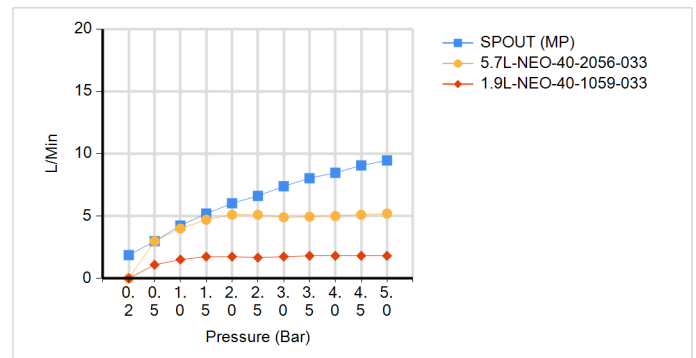

TECHNICAL DATA SHEET

BRAND: BAGNODESIGN
DREAM CONCEALED BASIN MIXER CP

PRODUCT DATA

Range : DREAM
Product code : BDM-DRE-112118-A-CP
Finish/Colour : CHROME
Product type : CONCEALED BASIN MIXER
Material : BRASS
Connection Size : 1/2"
Water pressure : 0.2-5 Bar

TECHNICAL INFORMATION

BASIN MIXER
WALL MOUNTED CONCEALED
SINGLE LEVER
WITHOUT WASTE
WITH WATER FLOW AERATOR
2 X 1/2" INLET CONNECTIONS
MIN/MAX INSTALL DEPTH 45-67MM

SCOPE OF DELIVERY

CONCEALED MIXER
HANDLE
SPOUT
BACK PLATE
SPOUT CONNECTOR
FIXING KIT
ALLEN KEY
INSTALLATION GUIDE