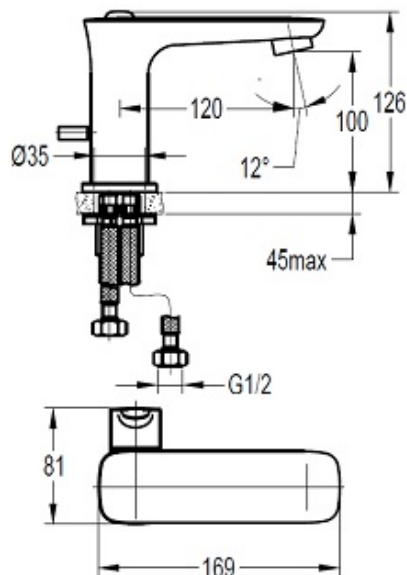

## TECHNICAL DATA SHEET

BRAND: BAGNODESIGN

DREAM MONO BASIN MIXER W/PUW CP

### PRODUCT DATA

Range : DREAM  
 Product code : BDM-DRE-111529-A-CP  
 Finish/Colour : CHROME  
 Product type : MONO BASIN MIXER  
 Material : BRASS  
 Connection Size : 1/2"  
 Water pressure : 0.2-5 Bar

### TECHNICAL INFORMATION

MONO BASIN MIXER  
 DECK MOUNTED  
 SINGLE LEVER  
 WITH POP UP WASTE  
 WITH WATER FLOW AERATOR  
 2X 1/2"NUT X 400MM FLEXI PIPE  
 DRILL HOLE DIA 30-32 MM

### SCOPE OF DELIVERY

BASIN MIXER  
 WASTE ASSEMBLY  
 2 X FLEXIBLE PIPES  
 ADAPTER KIT  
 PUSH ROD  
 INSTALLATION GUIDE