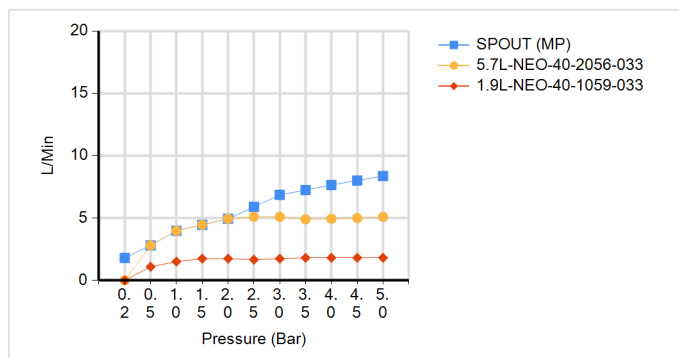

## TECHNICAL DATA SHEET

BRAND: BAGNODESIGN

DREAM MONO BASIN MIXER W/PUW CP

### PRODUCT DATA

Range : DREAM  
 Product code : BDM-DRE-111529-A-CP  
 Finish/Colour : CHROME  
 Product type : MONO BASIN MIXER  
 Material : BRASS  
 Connection Size : 1/2"  
 Water pressure : 0.2-5 Bar

### TECHNICAL INFORMATION

MONO BASIN MIXER  
 DECK MOUNTED  
 SINGLE LEVER  
 WITH POP UP WASTE  
 WITH WATER FLOW AERATOR  
 2X 1/2"NUT X 400MM FLEXI PIPE  
 DRILL HOLE DIA 30-32 MM