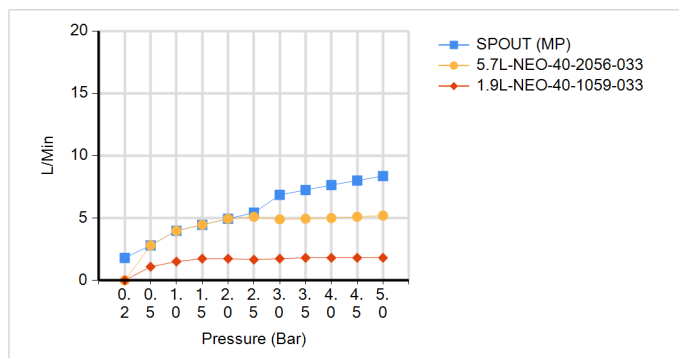

TECHNICAL DATA SHEET

BRAND: BAGNODESIGN

DREAM MONO TALL BASIN MIXER CP

PRODUCT DATA

Range : DREAM
 Product code : BDM-DRE-111134-A-CP
 Finish/Colour : CHROME
 Product type : TALL BASIN MIXER
 Material : BRASS
 Connection Size : 1/2"
 Water pressure : 0.2-5 Bar

TECHNICAL INFORMATION

MONO TALL BASIN MIXER
 DECK MOUNTED
 SINGLE LEVER
 WITHOUT WASTE
 WITH WATER FLOW AERATOR
 2X 1/2" NUT X 400MM FLEXI PIPE
 DRILL HOLE DIA 30-32 MM

SCOPE OF DELIVERY

BASIN MIXER
 2 X FLEXIBLE PIPES
 ADAPTER SET
 INSTALLATION GUIDE