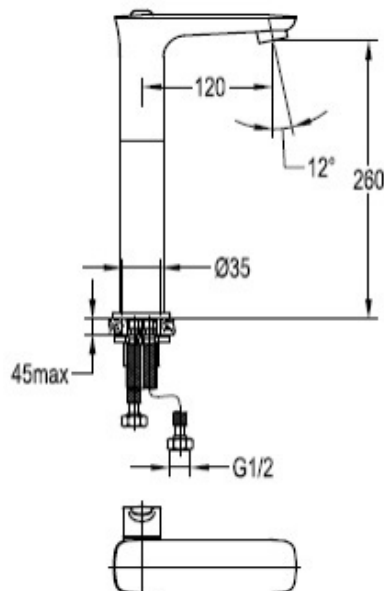

TECHNICAL DATA SHEET

BRAND: BAGNODESIGN

DREAM MONO TALL BASIN MIXER CP

PRODUCT DATA

Range : DREAM
 Product code : BDM-DRE-111134-A-CP
 Finish/Colour : CHROME
 Product type : TALL BASIN MIXER
 Material : BRASS
 Connection Size : 1/2"
 Water pressure : 0.2-5 Bar

TECHNICAL INFORMATION

MONO TALL BASIN MIXER
 DECK MOUNTED
 SINGLE LEVER
 WITHOUT WASTE
 WITH WATER FLOW AERATOR
 2X 1/2" NUT X 400MM FLEXI PIPE
 DRILL HOLE DIA 30-32 MM

SCOPE OF DELIVERY

BASIN MIXER
 2 X FLEXIBLE PIPES
 ADAPTER SET
 INSTALLATION GUIDE