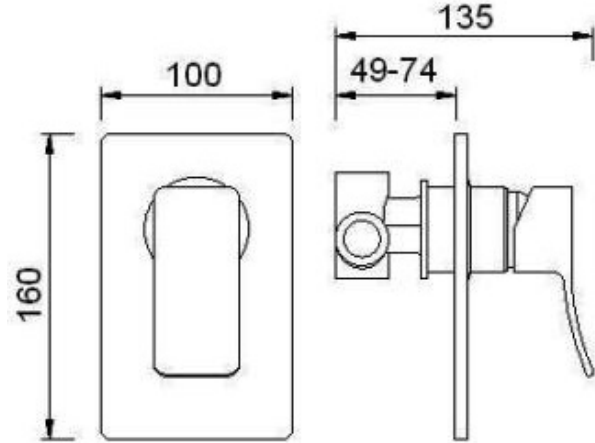

## TECHNICAL DATA SHEET

BRAND: BAGNODESIGN

KUDOS CUBE CONCEALED SHOWER MIXER CP

### PRODUCT DATA

Range	: KUDOS CUBE
Product code	: BDM-CUB-512003-A-CP
Finish/Colour	: CHROME
Product type	: CONCEALED SHOWER MIXER
Material	: BRASS
Connection Size	: 1/2"
Water pressure	: 0.2-5 Bar
RMP	: 1.0 BAR MP

### TECHNICAL INFORMATION

MONO SHOWER MIXER  
WALL MOUNTED CONCEALED  
SINGLE HANDLE  
2X 1/2" INLETS  
1X 1/2" OUTLET  
MIN/MAX INSTALL DEPTH 55-80MM  
WRAS APPROVAL I601973