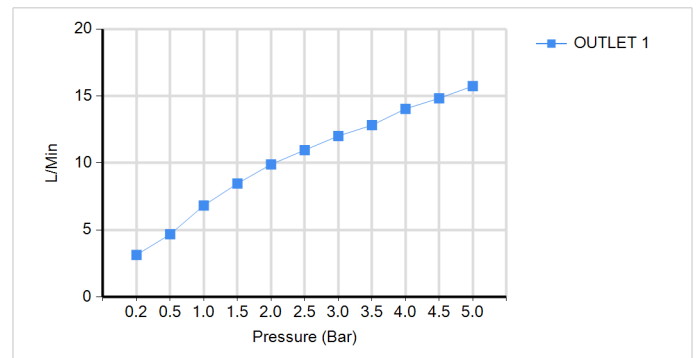

## TECHNICAL DATA SHEET

BRAND: BAGNODESIGN

KUDOS CUBE CONCEALED SHOWER MIXER CP

### PRODUCT DATA

Range	: KUDOS CUBE
Product code	: BDM-CUB-512003-A-CP
Finish/Colour	: CHROME
Product type	: CONCEALED SHOWER MIXER
Material	: BRASS
Connection Size	: 1/2"
Water pressure	: 0.2-5 Bar
RMP	: 1.0 BAR MP

### TECHNICAL INFORMATION

MONO SHOWER MIXER  
WALL MOUNTED CONCEALED  
SINGLE HANDLE  
2X 1/2" INLETS  
1X 1/2" OUTLET  
MIN/MAX INSTALL DEPTH 55-80MM  
WRAS APPROVAL I601973