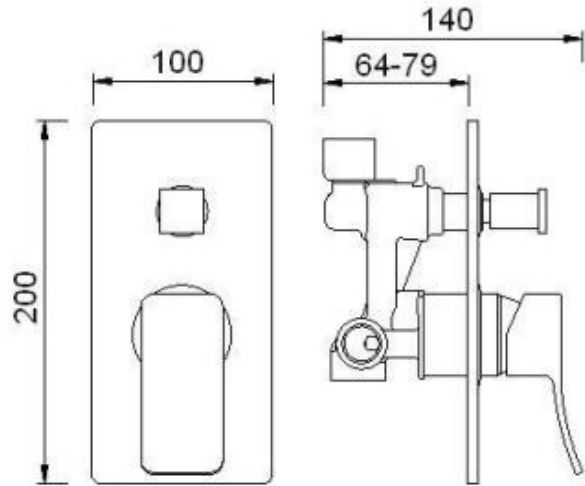

TECHNICAL DATA SHEET

BRAND: BAGNODESIGN

KUDOS CUBE CONCEALED SHOWER MIXER W/DIVERTER CP

PRODUCT DATA

Range : KUDOS CUBE
Product code : BDM-CUB-412006-A-CP
Finish/Colour : CHROME
Product type : CONCEALED SHOWER MIXER
Material : BRASS
Connection Size : 1/2"
Water pressure : 0.2-5 Bar

TECHNICAL INFORMATION

MONO SHOWER MIXER
WITH PUSH/PULL DIVERTER
WALL MOUNTED CONCEALED
SINGLE HANDLE
2X 1/2" INLETS
2X 1/2" OUTLET
MIN/MAX INSTALL DEPTH 65-85MM
WRAS APPROVAL I605982

SCOPE OF DELIVERY

SHOWER MIXER VALVE
HANDLE
DIVERTER HANDLE
BACKPLATE
ALLEN KEY