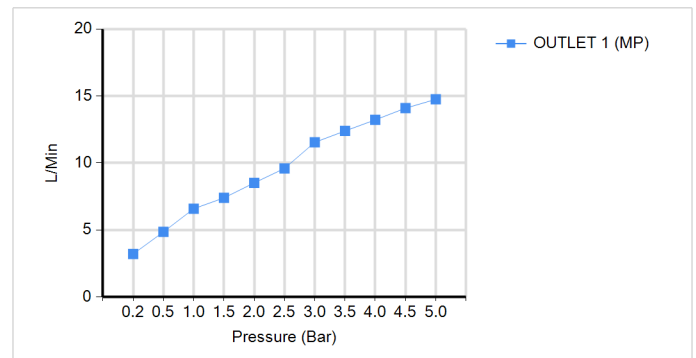

TECHNICAL DATA SHEET

BRAND: BAGNODESIGN

KUDOS CUBE CONCEALED SHOWER MIXER W/DIVERTER CP

PRODUCT DATA

Range : KUDOS CUBE
Product code : BDM-CUB-412006-A-CP
Finish/Colour : CHROME
Product type : CONCEALED SHOWER MIXER
Material : BRASS
Connection Size : 1/2"
Water pressure : 0.2-5 Bar

TECHNICAL INFORMATION

MONO SHOWER MIXER
WITH PUSH/PULL DIVERTER
WALL MOUNTED CONCEALED
SINGLE HANDLE
2X 1/2" INLETS
2X 1/2" OUTLET
MIN/MAX INSTALL DEPTH 65-85MM
WRAS APPROVAL I605982

SCOPE OF DELIVERY

SHOWER MIXER VALVE
HANDLE
DIVERTER HANDLE
BACKPLATE
ALLEN KEY