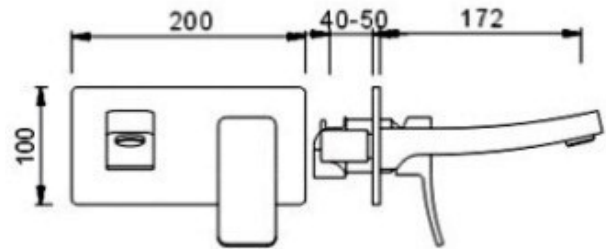

TECHNICAL DATA SHEET

BRAND: BAGNODESIGN

ES18 KUDOS CUBE CONCEALED BASIN MIXER CP

PRODUCT DATA

Range : KUDOS CUBE
 Product code : BDM-CUB-112117-A-CP
 Finish/Colour : CHROME
 Product type : CONCEALED BASIN MIXER
 Material : BRASS
 Connection Size : 1/2"
 Water pressure : 0.2-5 Bar
 RMP : 0.5 BAR LP

TECHNICAL INFORMATION

BASIN MIXER
 WALL MOUNTED CONCEALED
 SINGLE LEVER
 WITHOUT WASTE
 WITH WATER FLOW AERATOR
 2 X 1/2" INLET CONNECTIONS
 MIN/MAX INSTALL DEPTH 45-60MM
 WRAS APPROVAL I605952

SCOPE OF DELIVERY