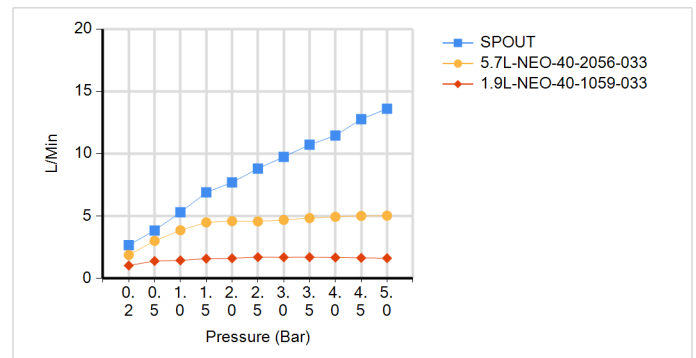

TECHNICAL DATA SHEET

BRAND: BAGNODESIGN

ES18 KUDOS CUBE CONCEALED BASIN MIXER CP

PRODUCT DATA

Range : KUDOS CUBE
 Product code : BDM-CUB-112117-A-CP
 Finish/Colour : CHROME
 Product type : CONCEALED BASIN MIXER
 Material : BRASS
 Connection Size : 1/2"
 Water pressure : 0.2-5 Bar
 RMP : 0.5 BAR LP

TECHNICAL INFORMATION

BASIN MIXER
 WALL MOUNTED CONCEALED
 SINGLE LEVER
 WITHOUT WASTE
 WITH WATER FLOW AERATOR
 2 X 1/2" INLET CONNECTIONS
 MIN/MAX INSTALL DEPTH 45-60MM
 WRAS APPROVAL I605952

SCOPE OF DELIVERY