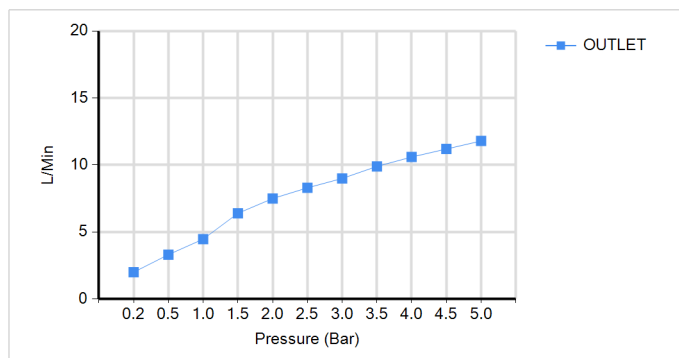

## TECHNICAL DATA SHEET

BRAND: BAGNODESIGN

ES18 KUDOS CUBE MONO TALL BASIN MIXER CP

### PRODUCT DATA

Range	: KUDOS CUBE
Product code	: BDM-CUB-111529-A-CP
Finish/Colour	: CHROME
Product type	: TALL BASIN MIXER
Material	: BRASS
Connection Size	: 1/2"
Water pressure	: 0.2-5 Bar
RMP	: 1.0 BAR MP

### TECHNICAL INFORMATION

- MONO TALL BASIN MIXER
- DECK MOUNTED
- SINGLE LEVER
- WITHOUT WASTE
- WITH WATER FLOW AERATOR
- 2X 1/2"NUT X 350MM FLEXI PIPE
- DRILL HOLE DIA 30-32 MM
- WRAS APPROVAL I605951