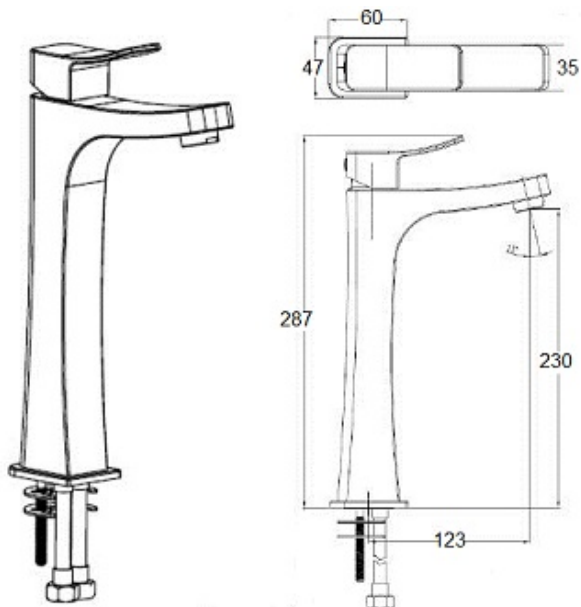

## TECHNICAL DATA SHEET

BRAND: BAGNODESIGN

ES18 KUDOS CUBE MONO TALL BASIN MIXER CP

### PRODUCT DATA

Range	: KUDOS CUBE
Product code	: BDM-CUB-111529-A-CP
Finish/Colour	: CHROME
Product type	: TALL BASIN MIXER
Material	: BRASS
Connection Size	: 1/2"
Water pressure	: 0.2-5 Bar
RMP	: 1.0 BAR MP

### TECHNICAL INFORMATION

- MONO TALL BASIN MIXER
- DECK MOUNTED
- SINGLE LEVER
- WITHOUT WASTE
- WITH WATER FLOW AERATOR
- 2X 1/2"NUT X 350MM FLEXI PIPE
- DRILL HOLE DIA 30-32 MM
- WRAS APPROVAL I605951

### SCOPE OF DELIVERY

- BASIN MIXER
- BASE PLATE
- 2 X FLEXIBLE PIPES
- FIXING KIT
- PUSH ROD
- INSTALLATION GUIDE