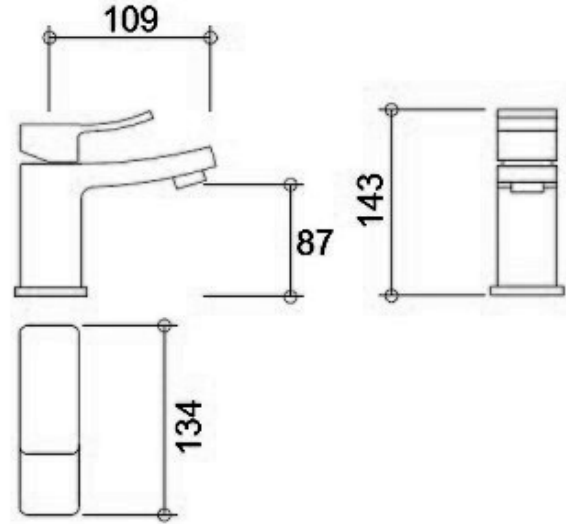

## TECHNICAL DATA SHEET

BRAND: BAGNODESIGN

ES18 KUDOS CUBE MONO BASIN MIXER W/PUW CP

### PRODUCT DATA

Range : KUDOS CUBE  
Product code : BDM-CUB-111514-A-CP  
Finish/Colour : CHROME  
Product type : MONO BASIN MIXER  
Material : BRASS  
Connection Size : 1/2"  
Water pressure : 0.2-5 Bar  
RMP : 0.5 BAR LP

### TECHNICAL INFORMATION

MONO BASIN MIXER  
DECK MOUNTED  
SINGLE LEVER  
WITH POP UP WASTE  
WITH WATER FLOW AERATOR  
2X 1/2"NUT X 450MM FLEXI PIPE  
DRILL HOLE DIA 30-32 MM  
WRAS APPROVAL I605951

### SCOPE OF DELIVERY

BASIN MIXER  
WASTE ASSEMBLY  
BASE PLATE  
2 X FLEXIBLE PIPES  
FIXING KIT  
PUSH ROD  
INSTALLATION GUIDE