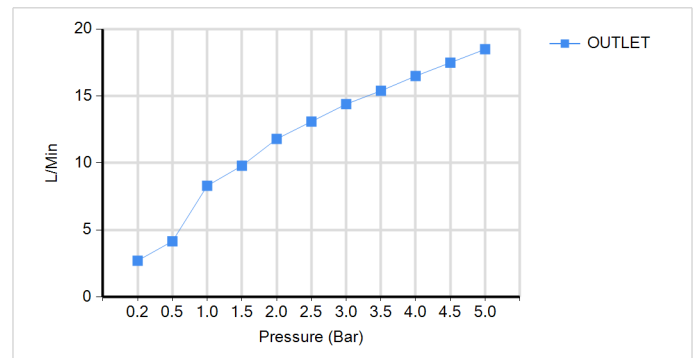

## TECHNICAL DATA SHEET

BRAND: BAGNODESIGN

ES18 KUDOS CUBE MONO BASIN MIXER W/PUW CP

### PRODUCT DATA

Range : KUDOS CUBE  
Product code : BDM-CUB-111514-A-CP  
Finish/Colour : CHROME  
Product type : MONO BASIN MIXER  
Material : BRASS  
Connection Size : 1/2"  
Water pressure : 0.2-5 Bar  
RMP : 0.5 BAR LP

### TECHNICAL INFORMATION

MONO BASIN MIXER  
DECK MOUNTED  
SINGLE LEVER  
WITH POP UP WASTE  
WITH WATER FLOW AERATOR  
2X 1/2"NUT X 450MM FLEXI PIPE  
DRILL HOLE DIA 30-32 MM  
WRAS APPROVAL I605951