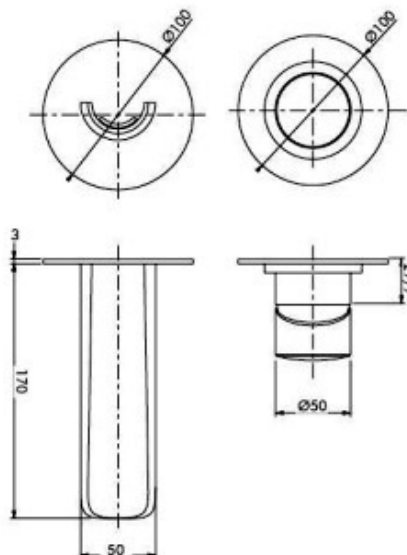

## TECHNICAL DATA SHEET

BRAND: BAGNODESIGN

ES17 CASCADE CONCEALED 2 HOLE BASIN MIXER CP

### PRODUCT DATA

Range : CASCADE  
Product code : BDM-CAS-122017-A-CP  
Finish/Colour : CHROME  
Product type : CONCEALED BASIN MIXER  
Material : BRASS  
Connection Size : 1/2"  
Water pressure : 0.2-5 Bar  
RMP : MP - 1.0 BAR

### TECHNICAL INFORMATION

2 PIECE BASIN MIXER  
WALL MOUNTED CONCEALED  
SINGLE LEVER  
WITHOUT WASTE  
WITH WATER FLOW AERATOR  
2 X 1/2" INLET  
1 X 1/2" OUTLET  
MIN/MAX INSTALL DEPTH 35-48MM

### SCOPE OF DELIVERY

CONCEALED MIXER  
HANDLE  
SPOUT WITH BACK PLATE  
1X SHROUD  
1X BACK PLATE