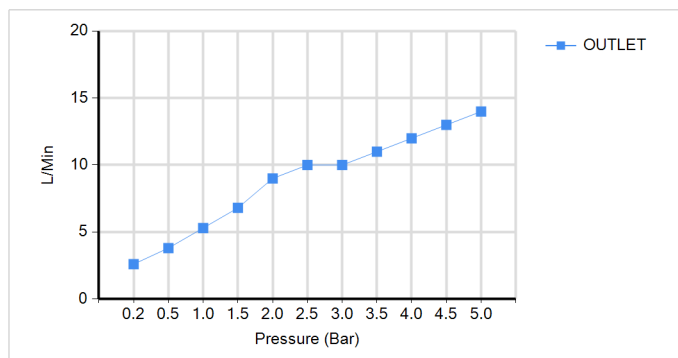

## TECHNICAL DATA SHEET

BRAND: BAGNODESIGN

ES17 CASCADE CONCEALED 2 HOLE BASIN MIXER CP

### PRODUCT DATA

Range : CASCADE  
Product code : BDM-CAS-122017-A-CP  
Finish/Colour : CHROME  
Product type : CONCEALED BASIN MIXER  
Material : BRASS  
Connection Size : 1/2"  
Water pressure : 0.2-5 Bar  
RMP : MP - 1.0 BAR

### TECHNICAL INFORMATION

2 PIECE BASIN MIXER  
WALL MOUNTED CONCEALED  
SINGLE LEVER  
WITHOUT WASTE  
WITH WATER FLOW AERATOR  
2 X 1/2" INLET  
1 X 1/2" OUTLET  
MIN/MAX INSTALL DEPTH 35-48MM

### SCOPE OF DELIVERY

CONCEALED MIXER  
HANDLE  
SPOUT WITH BACK PLATE  
1X SHROUD  
1X BACK PLATE